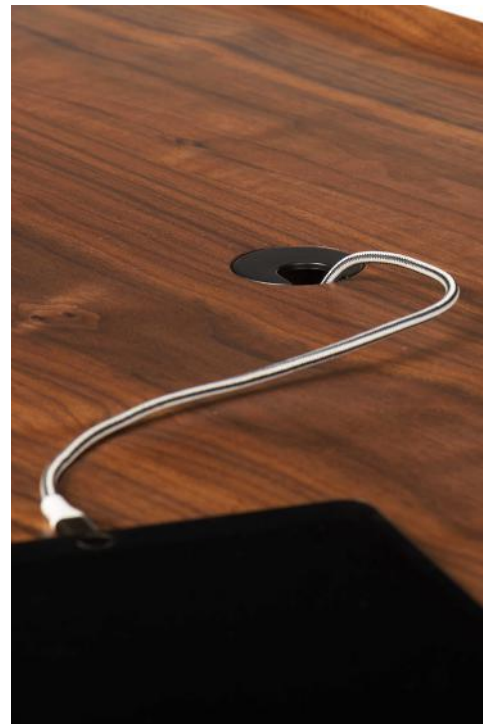

Configuration A  
26.5"Deep

Guest Face with Bookshelf Boxes

User Face with Pencil Drawers

Cord Exit at Side

Drawer Detail with Leather and Brass Pull

User Face with Pencil Drawers

Grommet Insert Blackened Brass

## DOMAIN DESK

One's work is one's purpose.

Welcome to Domain.

Designed to support focused work and invite engagement.

Highly considered details on each face and every edge.

Functional components are held by a structure with a confident stance. The Bookshelf front presents one's books & belongings. Drawer options for everything from paperclips & pencils to files & flasks keeping life organized and energized. The work surface comforts the wrists with a downturned edge while an upturned lip catches that rogue pencil.

## DIMENSIONS

Available 30" high in two standard widths:

64" wide x 30" high

72" wide x 30" high

And two standard depths:

26.5" deep or 30" deep