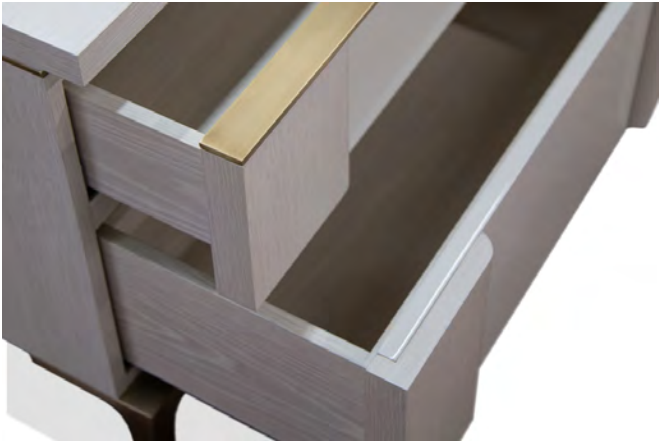

MANHATTAN NIGHTSTAND

MANHATTAN NIGHTSTAND

DIMENSIONS 30"W x 19.5"D x 26.25"H

FINISH Material: oak or walnut
Available in standard Anees finishes
(As shown) Aspen cerused and center panel in
Ivory high gloss
Top drawer pull and legs: polished cast bronze