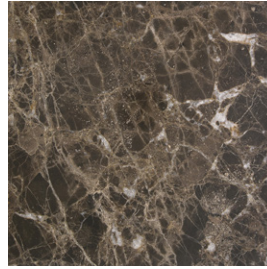

BRUSHED NICKEL - SMBN35

POLISHED ALUMINIUM* - SMPA38

BRUSHED ALUMINIUM*- SMBA39

*Polished and Brushed Aluminium are only available on Athena Console, Halo Benches, Halo Daybed and Phalanx Sofas.

HAND PATINATED METAL

AGED OAK - AO26

BLEACHED CERUSED OAK - BCO28

UMBER EUCALYPTUS - UE14

NATURAL EUCALYPTUS - NE21

SILVER EUCALYPTUS - SE23

SLATE GREY EUCALYPTUS - SGE25

DUNE LACQUER - DLO2

STERLING LACQUER - SLO5

GALAXY LACQUER - GLO4

MIDNIGHT LACQUER - MLO3

*WHITE CARRARA **

*CONSTELLATION BLACK**

EMPERADOR MARBLE

NERO MARQUINA

Marble available on select products only. Due to the fluctuations in stock readily available natural stone please confirm selection choice and pricing with your sales representative. Bespoke stone options can be sourced for certain consoles and dining tables, please inquire for further details.