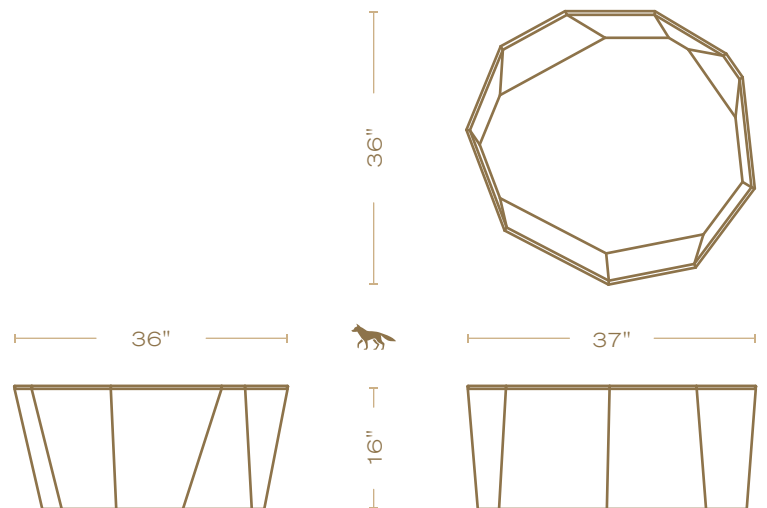

L 37"
W 36"
H 16"

TOP OPTIONS

Tempered Glass (shown)

BASE OPTIONS

Holly
Maple
Ebony (shown)

Satin Lacquer Finish

GM02

Gem Coffee Table

DENNIS MILLER ASSOCIATES
200 Lexington Avenue Suite 1210 New York, NY 10016
212.684.0070 Fax.212.684.0776 www.dennismiller.com

L 35"
W 27.125"
H 16.375"

TOP OPTIONS

Tempered Glass (shown)

BASE OPTIONS

Aurum Brass
Dark Grey Mica
Platinum Mica (shown)