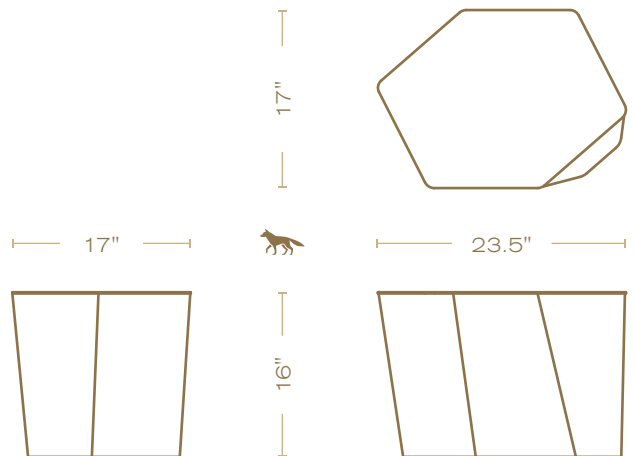

L 51"
W 27"
H 16"

TOP OPTIONS

Aurum Brass (shown)
Graphite Stainless
Mercury Stainless

BASE OPTIONS

Graphite Stainless (shown)
Mercury Stainless

MT03

Monolithic Side Table

DENNIS MILLER ASSOCIATES
200 Lexington Avenue Suite 1210 New York, NY 10016
212.684.0070 Fax.212.684.0776 www.dennismiller.com

L 23.5"
W 17"
H 16"

TOP OPTIONS

Aurum Brass (shown)
Graphite Stainless
Mercury Stainless

BASE OPTIONS

Graphite Stainless (shown)
Mercury Stainless

MT03

Monolithic Side Table

DENNIS MILLER ASSOCIATES
200 Lexington Avenue Suite 1210 New York, NY 10016
212.684.0070 Fax.212.684.0776 www.dennismiller.com