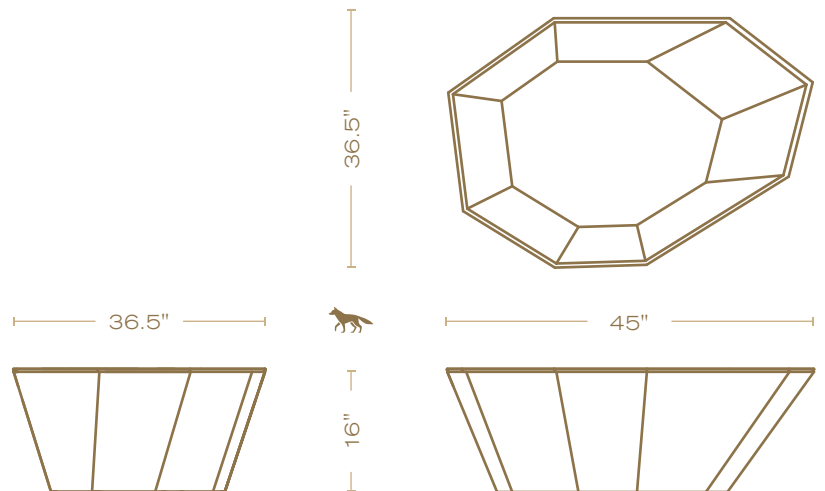

BASE OPTIONS

Holly
Maple (shown)
Ebony

Satin Lacquer Finish