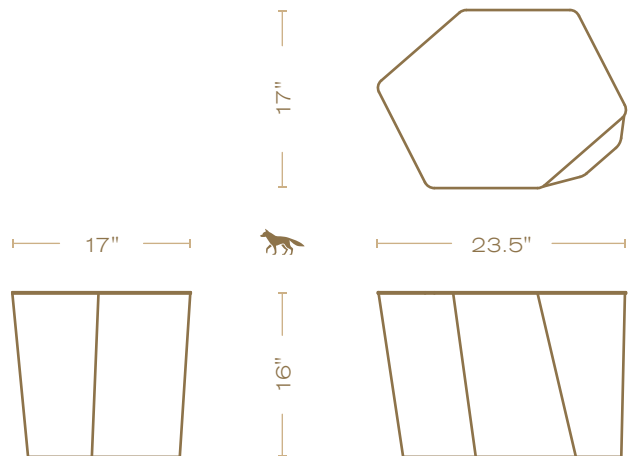

BASE OPTIONS

Graphite Stainless
Mercury Stainless (shown)