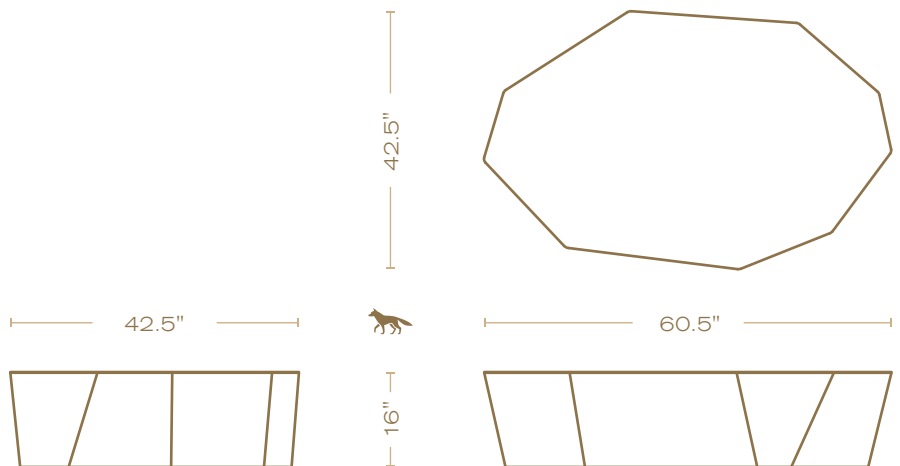

BASE OPTIONS

Graphite Stainless (shown)
Mercury Stainless