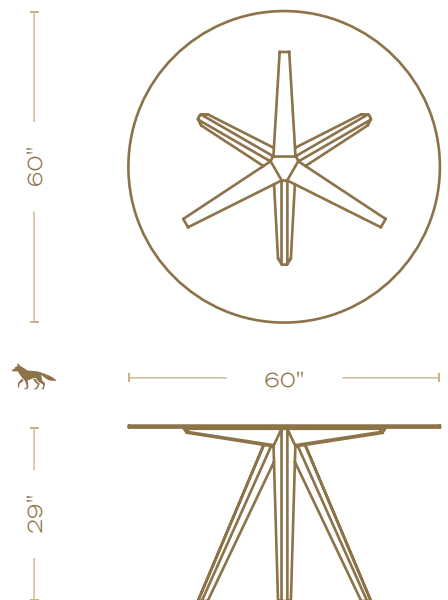

L 23.5"
W 17"
H 16"

TOP OPTIONS

Aurum Brass
Graphite Stainless
Mercury Stainless (shown)

BASE OPTIONS

Graphite Stainless
Mercury Stainless (shown)

Compass

Round Dining Table

DENNIS MILLER ASSOCIATES
200 Lexington Avenue Suite 1210 New York, NY 10016
212.684.0070 Fax.212.684.0776 www.dennismiller.com

L 60"
W 60"
H 29"

TOP OPTIONS

Tempered Glass (shown)

BASE OPTIONS

Aurum Brass (shown)
Natural Steel

FINISH

Satin Lacquer

GT02

Glacier Coffee Table

DENNIS MILLER ASSOCIATES
200 Lexington Avenue Suite 1210 New York, NY 10016
212.684.0070 Fax.212.684.0776 www.dennismiller.com

L 45"
W 36.5"
H 16"

TOP OPTIONS

Tempered Glass (shown)

BASE OPTIONS