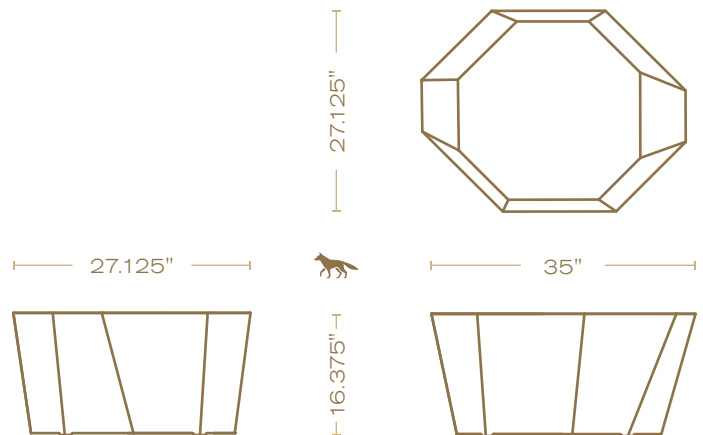

DENNIS MILLER ASSOCIATES
200 Lexington Avenue Suite 1210 New York, NY 10016
212.684.0070 Fax.212.684.0776 www.dennismiller.com

L 35"
W 27.125"
H 16.375"

TOP OPTIONS

Tempered Glass (shown)

BASE OPTIONS

Aurum Brass
Dark Grey Mica
Platinum Mica (shown)