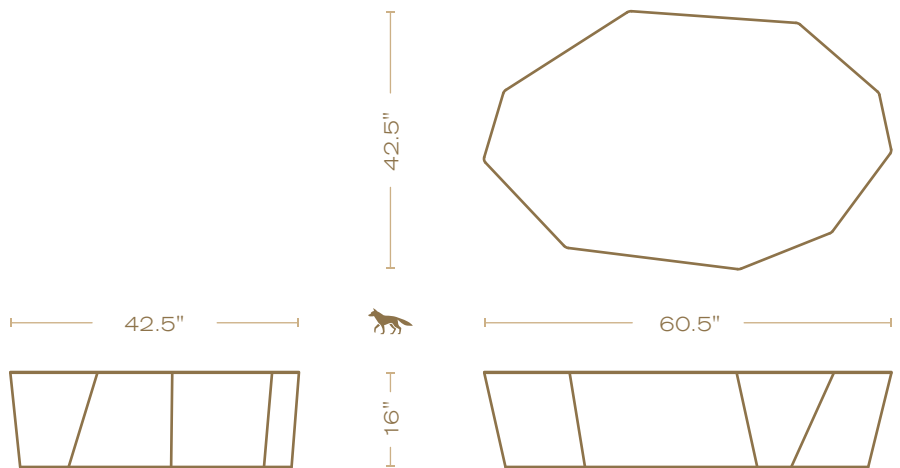

BASE OPTIONS

Graphite Stainless (shown)
Mercury Stainless