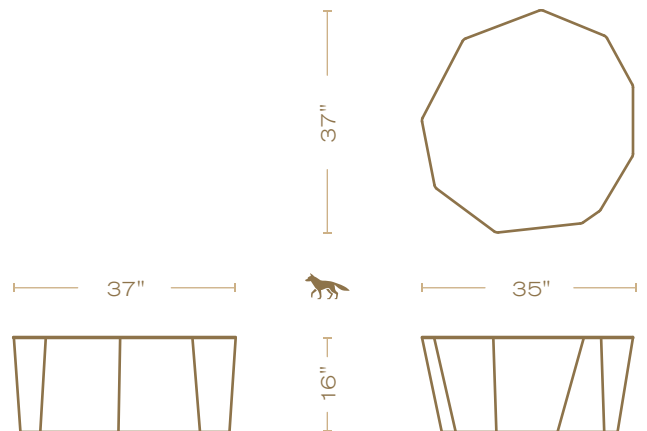

L 35"
W 37"
H 16"

TOP OPTIONS

Aurum Brass (shown)
Graphite Stainless
Mercury Stainless

BASE OPTIONS

Graphite Stainless (shown)
Mercury Stainless

MT08

Monolithic Coffee Table

DENNIS MILLER ASSOCIATES
200 Lexington Avenue Suite 1210 New York, NY 10016
212.684.0070 Fax.212.684.0776 www.dennismiller.com

L 35"
W 37"
H 16"

TOP OPTIONS

Aurum Brass
Graphite Stainless (shown)
Mercury Stainless

BASE OPTIONS

Graphite Stainless (shown)
Mercury Stainless

MT08

Monolithic Coffee Table

DENNIS MILLER ASSOCIATES
200 Lexington Avenue Suite 1210 New York, NY 10016
212.684.0070 Fax.212.684.0776 www.dennismiller.com