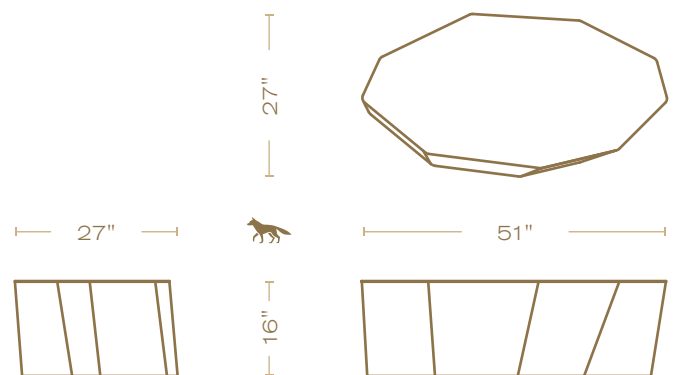

L 35"
W 37"
H 16"

TOP OPTIONS

Aurum Brass
Graphite Stainless
Mercury Stainless (shown)

BASE OPTIONS

Graphite Stainless
Mercury Stainless (shown)

MT07

Monolithic Coffee Table

DENNIS MILLER ASSOCIATES
200 Lexington Avenue Suite 1210 New York, NY 10016
212.684.0070 Fax.212.684.0776 www.dennismiller.com

L 51"
W 27"
H 16"

TOP OPTIONS

Aurum Brass (shown)
Graphite Stainless
Mercury Stainless

BASE OPTIONS

Graphite Stainless (shown)
Mercury Stainless

MT03

Monolithic Side Table

DENNIS MILLER ASSOCIATES
200 Lexington Avenue Suite 1210 New York, NY 10016
212.684.0070 Fax.212.684.0776 www.dennismiller.com