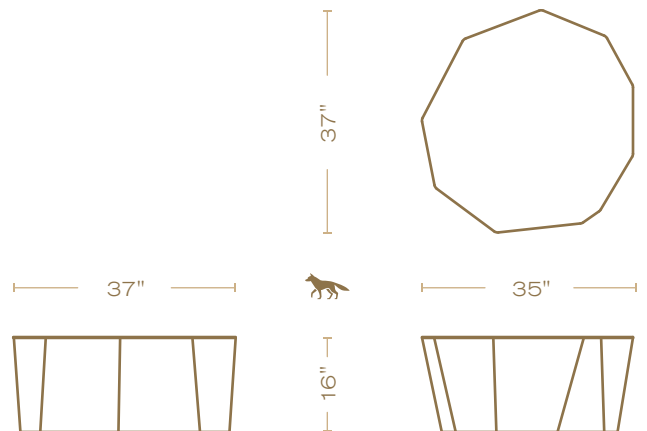

L 35"
W 37"
H 16"

TOP OPTIONS

Aurum Brass
Graphite Stainless (shown)
Mercury Stainless

BASE OPTIONS

Graphite Stainless (shown)
Mercury Stainless

MT08

Monolithic Coffee Table

DENNIS MILLER ASSOCIATES
200 Lexington Avenue Suite 1210 New York, NY 10016
212.684.0070 Fax.212.684.0776 www.dennismiller.com

L 35"
W 37"
H 16"

TOP OPTIONS

Aurum Brass
Graphite Stainless
Mercury Stainless (shown)

BASE OPTIONS

Graphite Stainless
Mercury Stainless (shown)

MT07

Monolithic Coffee Table

DENNIS MILLER ASSOCIATES
200 Lexington Avenue Suite 1210 New York, NY 10016
212.684.0070 Fax.212.684.0776 www.dennismiller.com