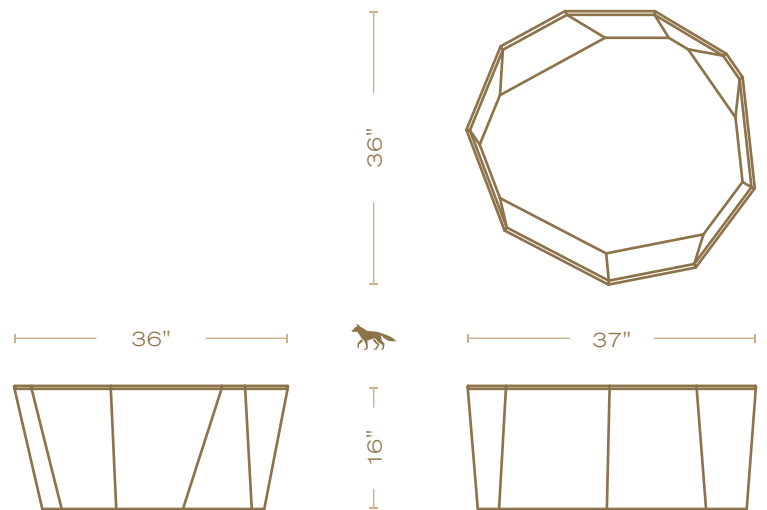

BASE OPTIONS

Holly (shown)
Maple
Ebony

Satin Lacquer Finish