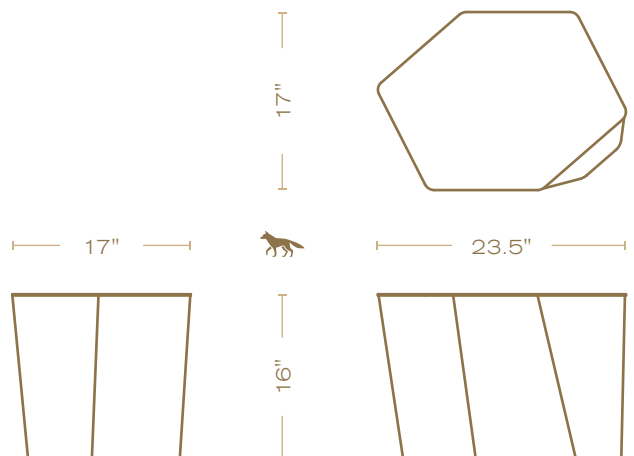

L 51"
W 27"
H 16"

TOP OPTIONS

Aurum Brass (shown)
Graphite Stainless
Mercury Stainless

BASE OPTIONS

Graphite Stainless (shown)
Mercury Stainless

MT03

Monolithic Side Table

DENNIS MILLER ASSOCIATES
200 Lexington Avenue Suite 1210 New York, NY 10016
212.684.0070 Fax.212.684.0776 www.dennismiller.com

L 23.5"
W 17"
H 16"

TOP OPTIONS

Aurum Brass (shown)
Graphite Stainless
Mercury Stainless

BASE OPTIONS

Graphite Stainless (shown)
Mercury Stainless

MT03

Monolithic Side Table

DENNIS MILLER ASSOCIATES
200 Lexington Avenue Suite 1210 New York, NY 10016
212.684.0070 Fax.212.684.0776 www.dennismiller.com

L 23.5"
W 17"
H 16"

TOP OPTIONS

Aurum Brass
Graphite Stainless (shown)
Mercury Stainless

BASE OPTIONS

Graphite Stainless (shown)
Mercury Stainless

MT03

Monolithic Side Table

DENNIS MILLER ASSOCIATES
200 Lexington Avenue Suite 1210 New York, NY 10016
212.684.0070 Fax.212.684.0776 www.dennismiller.com