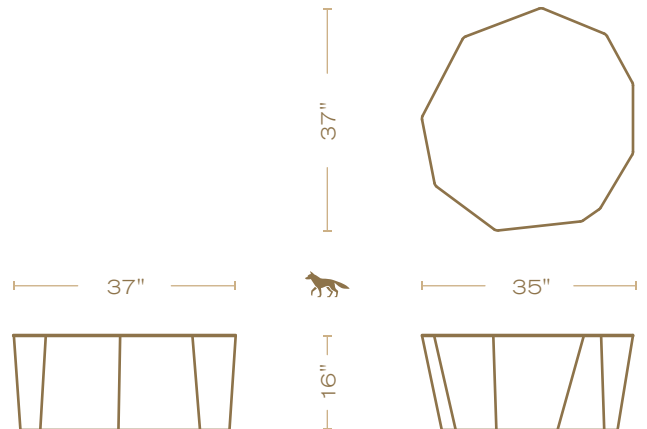

BASE OPTIONS

Graphite Stainless (shown)
Mercury Stainless