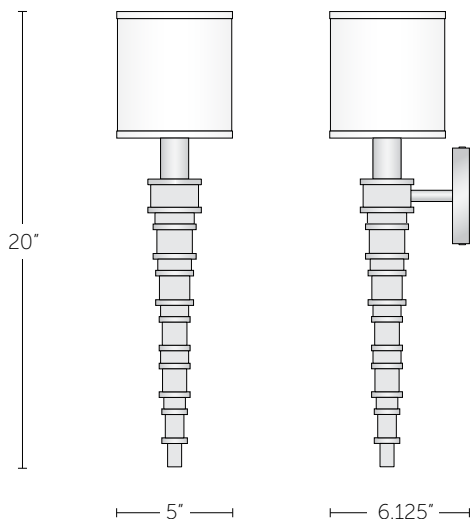

Topanga II Sconce

MODEL # 10472

This customizable sconce is available in six metal finish options. With hubs available in one of five shagreen color options or one of three wood finish options. Designed by Jamie Drake.

MATERIALS

Brass

FINISHES

Antiqued Boyd Brass, Blackened Brass, Polished Brass, Polished Nickel, Satin Brass or Satin Nickel

LAMPING

Incandescent for one, B10, 60w max or equivalent. Compatible with LED Screw-in lamps. Lamp not included with fixture.

DIMENSIONS

W 5" x H 20" x D 6.125"

W 127 mm x H 508 mm x D 156 mm

WEIGHT

8 lbs.

3.6 kg

NOTES

- Screw-on round shade: 5" dia. x 5.5" H (127 mm dia. x 140 mm H)
- Backplate: 4.75" x 4.25" H (121 mm x 108 mm H)
- Center of outlet box to top of fixture: 8" (203 mm)
- For ADA compliance, height of center of outlet box above finished floor: 80.75" (2051 mm)
- UL listed (or equivalent) for damp locations
- Shade: white linen (standard) OR finished metal (upcharge)
- Optional: mirror mount modification available
- Choice of shagreen or wood collar

REQUIRED INFORMATION

Shagreen collar: Charcoal, Chocolate, Peony, Sage Green or Sand. Shagreen is subject to dye lot and cut variations. Wood collar: Grey Cerused Oak, Natural Maple or Natural Walnut