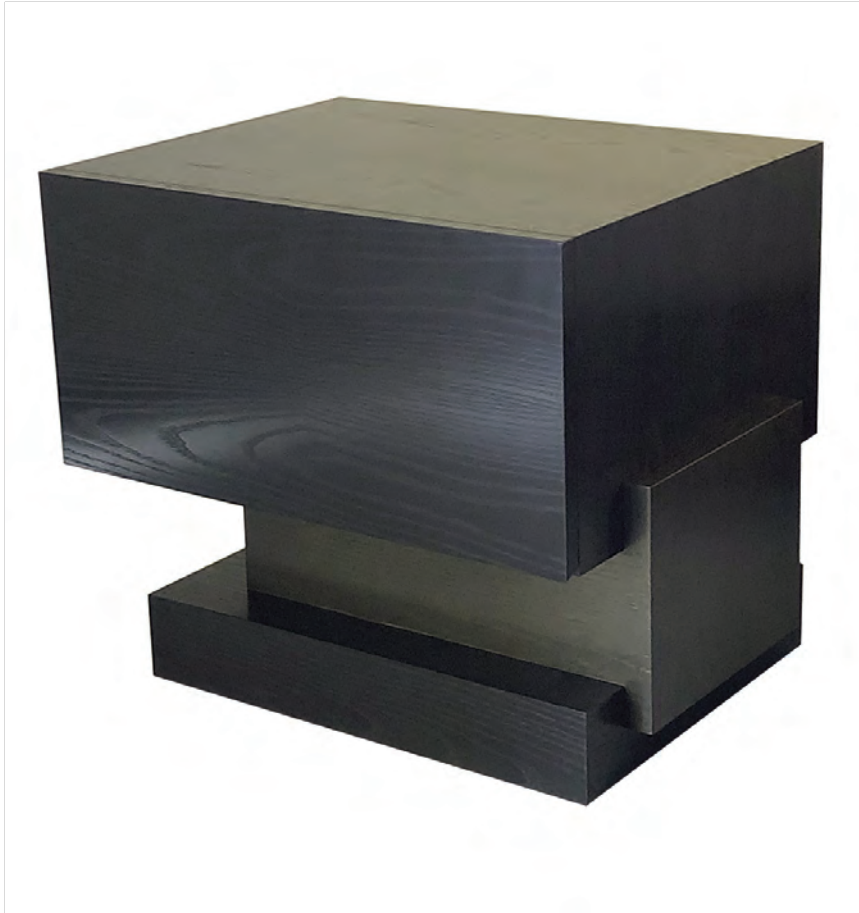

BRUTALIST

© Antoine Proulx

ET-211 END TABLE WITH DRAWER

24" w x 18" d x 20" h, lbs.

24" w x 18" d x 24" h, lbs.

The volume on top is a drawer.