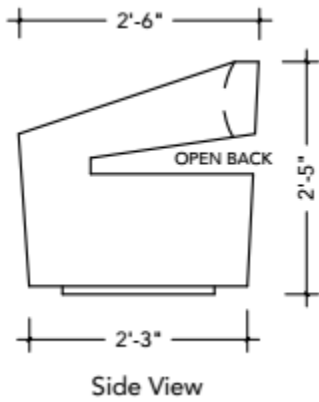

The design and specifications shown are the property of Carol Kurth Architecture and Carol Kurth Interiors and may not be used except in connection with work for Carol Kurth. The designs and specifications contained herein may not be reproduced in any form or by any or all means without the written permission of Carol Kurth. All rights of the design and invention are reserved. Copyright ©2019 Carol Kurth | All Rights Reserved