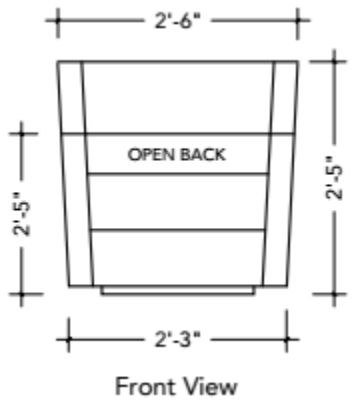

The design and specifications shown are the property of Carol Kurth Architecture and Carol Kurth Interiors and may not be used except in connection with work for Carol Kurth. The designs and specifications contained herein may not be reproduced in any form or by any or all means without the written permission of Carol Kurth. All rights of the design and invention are reserved. Copyright ©2019 Carol Kurth | All Rights Reserved