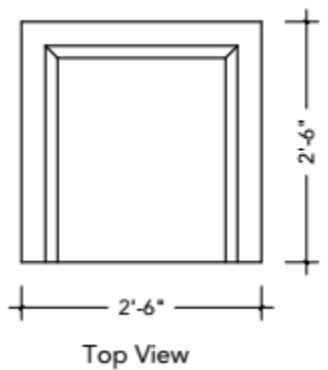

The design and specifications shown are the property of Carol Kurth Architecture and Carol Kurth Interiors and may not be used except in connection with work for Carol Kurth. The designs and specifications contained herein may not be reproduced in any form or by any or all means without the written permission of Carol Kurth. All rights of the design and invention are reserved. Copyright ©2019 Carol Kurth | All Rights Reserved