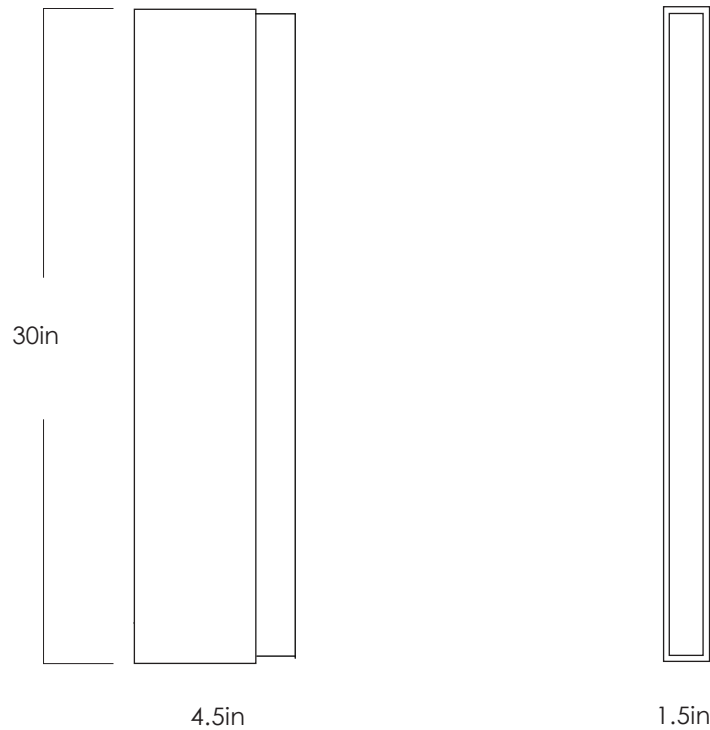

ISA SCONCE 30"

DA2027-30

david alexander

## ISA SCONCE 30"

MODEL NUMBER:  
DA2027-30

DIMENSIONS:  
H 30in x W 1.5in x D 4.5in

BACKPLATE:  
H 30in x W 1.5in

WEIGHT:  
20Lb

LEAD TIME:  
6-10 weeks

LAMPING:  
Integrated LED  
Wattage: 14-WATTS, 12V  
Color Temperature: 2700K  
Lumens: 1700, 90+ CRI  
Life: 50,000 hours