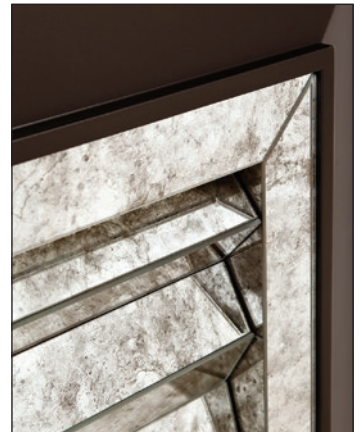

POWELL &
BONNELL

CONCERTINA MIRROR 5515

Two clear mirror panels are surmounted by an "accordion pleated" mercury glass panel.

A mercury glass surround is bordered by a custom wood or lacquered frame with a chamfered detail.

54"h x 30"w x 2.25"d.

Custom sizes / finishes available.

As shown: Mercury Mirror and clear mirror with Lacquered border frame in "Black Ice".

WWW.POWELLANDBONNELL.COM