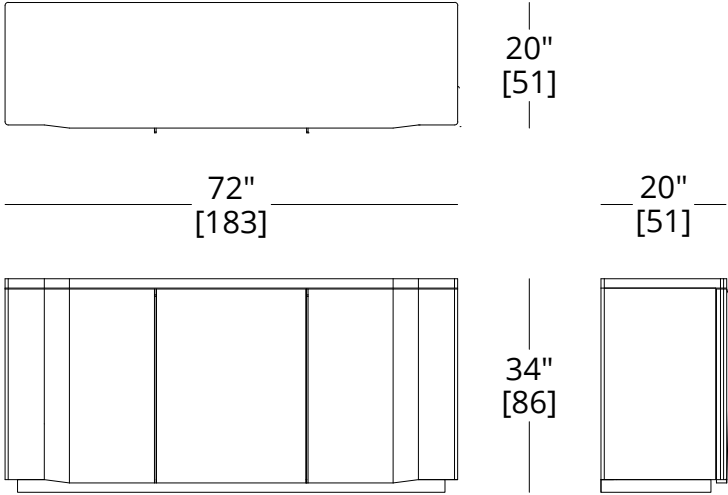

ATELIER PURCELL

KHEPERA CONSOLE COLLECTION