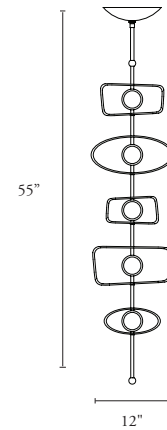

10688 Totem 3 Pendant

Specify Cast Form: Trapezoid, Oval or Mixed

Height	Width	Net Wt.
39"	11 ¹ / ₂ "	12-14 lbs
991 mm	292 mm	5 ¹ / ₂ - 6 ¹ / ₂ kg

LED

- 6 total watts, Standard
- ≈ 420 Fixture Lumens

Cast Form: Trapezoid

Cast Form: Oval

Cast Form: Mixed

10689 Totem 5 Pendant

Specify Cast Form: Trapezoid, Oval or Mixed

Height	Width	Net Wt.
55"	12"	18-22 lbs
1397 mm	305 mm	8-10 kg

LED

- 10 total watts, Standard
- ≈ 700 Fixture Lumens

Cast Form: Trapezoid

Cast Form: Oval

Cast Form: Mixed

10690 Totem 7 Pendant

Specify Cast Form: Trapezoid, Oval or mixed

Height	Width	Net Wt.
71"	12"	25-30 lbs
1804 mm	305 mm	11.4-13.7 kg

LED

- 14 total watts, Standard
- ≈ 980 Fixture Lumens

Cast Form: Trapezoid

Cast Form: Oval

Cast Form: Mixed