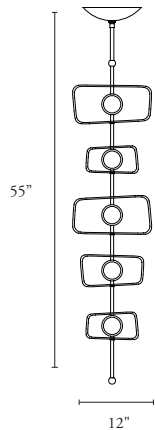

10688 Totem 3 Pendant

Specify Cast Form: Trapezoid, Oval or Mixed

Height	Width	Net Wt.
39"	11 ¹ / ₂ "	12-14 lbs
991 mm	292 mm	5 ¹ / ₂ - 6 ¹ / ₂ kg

LED

- 6 total watts, Standard
- ≈ 420 Fixture Lumens

Cast Form: Trapezoid

Cast Form: Oval

Cast Form: Mixed

10689 Totem 5 Pendant

Specify Cast Form: Trapezoid, Oval or Mixed

Height	Width	Net Wt.
55"	12"	18-22 lbs
1397 mm	305 mm	8-10 kg

LED

- 10 total watts, Standard
- ≈ 700 Fixture Lumens

Cast Form: Trapezoid

Cast Form: Oval

Cast Form: Mixed

10690 Totem 7 Pendant

Specify Cast Form: Trapezoid, Oval or mixed

Height	Width	Net Wt.
71"	12"	25-30 lbs
1804 mm	305 mm	11.4-13.7 kg

LED

- 14 total watts, Standard
- ≈ 980 Fixture Lumens

Cast Form: Trapezoid

Cast Form: Oval

Cast Form: Mixed