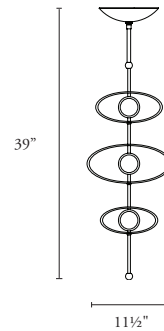

GENERAL INFO FOR ALL

- Canopy: 8¹/₂" D x 2" H; 216 mm x 51 mm
- UL listed (or equivalent) for damp locations
- CE Approved version available upon special request (no upcharge)

REQUIRED INFORMATION

- Cast Form (Trapezoid, Oval or Mixed)

10688 Totem 3 Pendant

Specify Cast Form: Trapezoid, Oval or Mixed

Height	Width	Net Wt.
39"	11 ¹ / ₂ "	12-14 lbs
991 mm	292 mm	5 ¹ / ₂ - 6 ¹ / ₂ kg

LED

- 6 total watts, Standard
- ≈ 420 Fixture Lumens

Cast Form: Trapezoid

Cast Form: Oval

Cast Form: Mixed

10689 Totem 5 Pendant

Specify Cast Form: Trapezoid, Oval or Mixed

Height	Width	Net Wt.
55"	12"	18-22 lbs
1397 mm	305 mm	8-10 kg

LED

- 10 total watts, Standard
- ≈ 700 Fixture Lumens

Cast Form: Trapezoid

Cast Form: Oval

Cast Form: Mixed

10690 Totem 7 Pendant

Specify Cast Form: Trapezoid, Oval or mixed

Height	Width	Net Wt.
71"	12"	25-30 lbs
1804 mm	305 mm	11.4-13.7 kg

LED

- 14 total watts, Standard
- ≈ 980 Fixture Lumens