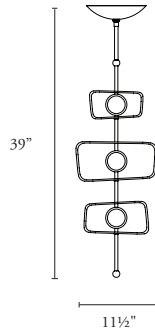

GENERAL INFO FOR ALL

- Canopy: 8¹/₂" D x 2" H; 216 mm x 51 mm
- UL listed (or equivalent) for damp locations
- CE Approved version available upon special request (no upcharge)

REQUIRED INFORMATION

- Cast Form (Trapezoid, Oval or Mixed)

10688 Totem 3 Pendant

Specify Cast Form: Trapezoid, Oval or Mixed

Height	Width	Net Wt.
39"	11 ¹ / ₂ "	12-14 lbs
991 mm	292 mm	5 ¹ / ₂ - 6 ¹ / ₂ kg

LED

- 6 total watts, Standard
- ≈ 420 Fixture Lumens

Cast Form: Trapezoid

Cast Form: Oval

Cast Form: Mixed

10689 Totem 5 Pendant

Specify Cast Form: Trapezoid, Oval or Mixed

Height	Width	Net Wt.
55"	12"	18-22 lbs
1397 mm	305 mm	8-10 kg

LED

- 10 total watts, Standard
- ≈ 700 Fixture Lumens

Cast Form: Trapezoid

Cast Form: Oval

Cast Form: Mixed

10690 Totem 7 Pendant

Specify Cast Form: Trapezoid, Oval or mixed

Height	Width	Net Wt.
71"	12"	25-30 lbs
1804 mm	305 mm	11.4-13.7 kg

LED

- 14 total watts, Standard
- ≈ 980 Fixture Lumens