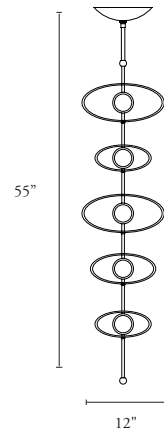

10688 Totem 3 Pendant

Specify Cast Form: Trapezoid, Oval or Mixed

Height	Width	Net Wt.
39"	11 ¹ / ₂ "	12-14 lbs
991 mm	292 mm	5 ¹ / ₂ - 6 ¹ / ₂ kg

LED

- 6 total watts, Standard
- ≈ 420 Fixture Lumens

Cast Form: Trapezoid

Cast Form: Oval

Cast Form: Mixed

10689 Totem 5 Pendant

Specify Cast Form: Trapezoid, Oval or Mixed

Height	Width	Net Wt.
55"	12"	18-22 lbs
1397 mm	305 mm	8-10 kg

LED

- 10 total watts, Standard
- ≈ 700 Fixture Lumens

Cast Form: Trapezoid

Cast Form: Oval

Cast Form: Mixed

10690 Totem 7 Pendant

Specify Cast Form: Trapezoid, Oval or mixed

Height	Width	Net Wt.
71"	12"	25-30 lbs
1804 mm	305 mm	11.4-13.7 kg

LED

- 14 total watts, Standard
- ≈ 980 Fixture Lumens

Cast Form: Trapezoid

Cast Form: Oval

Cast Form: Mixed