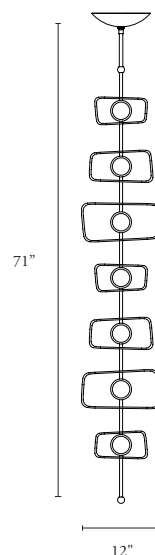

10688 Totem 3 Pendant

Specify Cast Form: Trapezoid, Oval or Mixed

Height	Width	Net Wt.
39"	11 ¹ / ₂ "	12-14 lbs
991 mm	292 mm	5 ¹ / ₂ - 6 ¹ / ₂ kg

LED

- 6 total watts, Standard
- ≈ 420 Fixture Lumens

Cast Form: Trapezoid

Cast Form: Oval

Cast Form: Mixed

10689 Totem 5 Pendant

Specify Cast Form: Trapezoid, Oval or Mixed

Height	Width	Net Wt.
55"	12"	18-22 lbs
1397 mm	305 mm	8-10 kg

LED

- 10 total watts, Standard
- ≈ 700 Fixture Lumens

Cast Form: Trapezoid

Cast Form: Oval

Cast Form: Mixed

10690 Totem 7 Pendant

Specify Cast Form: Trapezoid, Oval or mixed

Height	Width	Net Wt.
71"	12"	25-30 lbs
1804 mm	305 mm	11.4-13.7 kg

LED

- 14 total watts, Standard
- ≈ 980 Fixture Lumens

Cast Form: Trapezoid

Cast Form: Oval

Cast Form: Mixed