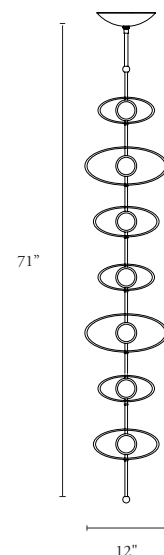

10688 Totem 3 Pendant

Specify Cast Form: Trapezoid, Oval or Mixed

Height	Width	Net Wt.
39"	11 ¹ / ₂ "	12-14 lbs
991 mm	292 mm	5 ¹ / ₂ - 6 ¹ / ₂ kg

LED

- 6 total watts, Standard
- ≈ 420 Fixture Lumens

Cast Form: Trapezoid

Cast Form: Oval

Cast Form: Mixed

10689 Totem 5 Pendant

Specify Cast Form: Trapezoid, Oval or Mixed

Height	Width	Net Wt.
55"	12"	18-22 lbs
1397 mm	305 mm	8-10 kg

LED

- 10 total watts, Standard
- ≈ 700 Fixture Lumens

Cast Form: Trapezoid

Cast Form: Oval

Cast Form: Mixed

10690 Totem 7 Pendant

Specify Cast Form: Trapezoid, Oval or mixed

Height	Width	Net Wt.
71"	12"	25-30 lbs
1804 mm	305 mm	11.4-13.7 kg

LED

- 14 total watts, Standard
- ≈ 980 Fixture Lumens

Cast Form: Trapezoid

Cast Form: Oval

Cast Form: Mixed