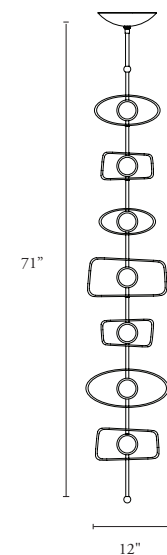

10688 Totem 3 Pendant

Specify Cast Form: Trapezoid, Oval or Mixed

Height	Width	Net Wt.
39"	11 ¹ / ₂ "	12-14 lbs
991 mm	292 mm	5 ¹ / ₂ - 6 ¹ / ₂ kg

LED

- 6 total watts, Standard
- ≈ 420 Fixture Lumens

Cast Form: Trapezoid

Cast Form: Oval

Cast Form: Mixed

10689 Totem 5 Pendant

Specify Cast Form: Trapezoid, Oval or Mixed

Height	Width	Net Wt.
55"	12"	18-22 lbs
1397 mm	305 mm	8-10 kg

LED

- 10 total watts, Standard
- ≈ 700 Fixture Lumens

Cast Form: Trapezoid

Cast Form: Oval

Cast Form: Mixed

10690 Totem 7 Pendant

Specify Cast Form: Trapezoid, Oval or mixed

Height	Width	Net Wt.
71"	12"	25-30 lbs
1804 mm	305 mm	11.4-13.7 kg

LED

- 14 total watts, Standard
- ≈ 980 Fixture Lumens

Cast Form: Trapezoid

Cast Form: Oval

Cast Form: Mixed