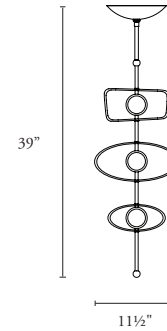

GENERAL INFO FOR ALL

- Canopy: 8¹/₂" D x 2" H; 216 mm x 51 mm
- UL listed (or equivalent) for damp locations
- CE Approved version available upon special request (no upcharge)

REQUIRED INFORMATION

- Cast Form (Trapezoid, Oval or Mixed)

10688 Totem 3 Pendant

Specify Cast Form: Trapezoid, Oval or Mixed

Height	Width	Net Wt.
39"	11 ¹ / ₂ "	12-14 lbs
991 mm	292 mm	5 ¹ / ₂ - 6 ¹ / ₂ kg

LED

- 6 total watts, Standard
- ≈ 420 Fixture Lumens

Cast Form: Trapezoid

Cast Form: Oval

Cast Form: Mixed

10689 Totem 5 Pendant

Specify Cast Form: Trapezoid, Oval or Mixed

Height	Width	Net Wt.
55"	12"	18-22 lbs
1397 mm	305 mm	8-10 kg

LED

- 10 total watts, Standard
- ≈ 700 Fixture Lumens

Cast Form: Trapezoid

Cast Form: Oval

Cast Form: Mixed

10690 Totem 7 Pendant

Specify Cast Form: Trapezoid, Oval or mixed

Height	Width	Net Wt.
71"	12"	25-30 lbs
1804 mm	305 mm	11.4-13.7 kg

LED

- 14 total watts, Standard
- ≈ 980 Fixture Lumens