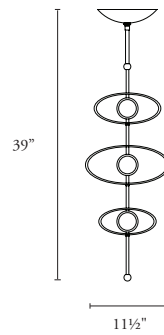

GENERAL INFO FOR ALL

- Canopy: 8¹/₂" D x 2" H; 216 mm x 51 mm
- UL listed (or equivalent) for damp locations
- CE Approved version available upon special request (no upcharge)

REQUIRED INFORMATION

- Cast Form (Trapezoid, Oval or Mixed)

10688 Totem 3 Pendant

Specify Cast Form: Trapezoid, Oval or Mixed

Height	Width	Net Wt.
39"	11 ¹ / ₂ "	12-14 lbs
991 mm	292 mm	5 ¹ / ₂ - 6 ¹ / ₂ kg

LED

- 6 total watts, Standard
- ≈ 420 Fixture Lumens

Cast Form: Trapezoid

Cast Form: Oval

Cast Form: Mixed

10689 Totem 5 Pendant

Specify Cast Form: Trapezoid, Oval or Mixed

Height	Width	Net Wt.
55"	12"	18-22 lbs
1397 mm	305 mm	8-10 kg

LED

- 10 total watts, Standard
- ≈ 700 Fixture Lumens

Cast Form: Trapezoid

Cast Form: Oval

Cast Form: Mixed

10690 Totem 7 Pendant

Specify Cast Form: Trapezoid, Oval or mixed

Height	Width	Net Wt.
71"	12"	25-30 lbs
1804 mm	305 mm	11.4-13.7 kg

LED

- 14 total watts, Standard
- ≈ 980 Fixture Lumens