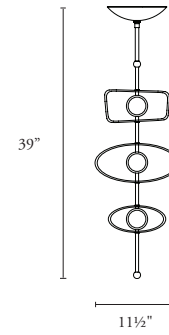

GENERAL INFO FOR ALL

- Canopy: 8¹/₂" D x 2" H; 216 mm x 51 mm
- UL listed (or equivalent) for damp locations
- CE Approved version available upon special request (no upcharge)

REQUIRED INFORMATION

- Cast Form (Trapezoid, Oval or Mixed)

10688 Totem 3 Pendant

Specify Cast Form: Trapezoid, Oval or Mixed

Height	Width	Net Wt.
39"	11 ¹ / ₂ "	12-14 lbs
991 mm	292 mm	5 ¹ / ₂ - 6 ¹ / ₂ kg

LED

- 6 total watts, Standard
- ≈ 420 Fixture Lumens

Cast Form: Trapezoid

Cast Form: Oval

Cast Form: Mixed

10689 Totem 5 Pendant

Specify Cast Form: Trapezoid, Oval or Mixed

Height	Width	Net Wt.
55"	12"	18-22 lbs
1397 mm	305 mm	8-10 kg

LED

- 10 total watts, Standard
- ≈ 700 Fixture Lumens

Cast Form: Trapezoid

Cast Form: Oval

Cast Form: Mixed

10690 Totem 7 Pendant

Specify Cast Form: Trapezoid, Oval or mixed

Height	Width	Net Wt.
71"	12"	25-30 lbs
1804 mm	305 mm	11.4-13.7 kg

LED

- 14 total watts, Standard
- ≈ 980 Fixture Lumens