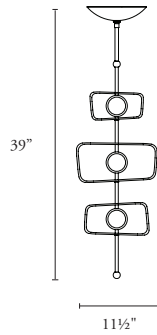

GENERAL INFO FOR ALL

- Canopy: 8¹/₂" D x 2" H; 216 mm x 51 mm
- UL listed (or equivalent) for damp locations
- CE Approved version available upon special request (no upcharge)

REQUIRED INFORMATION

- Cast Form (Trapezoid, Oval or Mixed)

10688 Totem 3 Pendant

Specify Cast Form: Trapezoid, Oval or Mixed

Height	Width	Net Wt.
39"	11 ¹ / ₂ "	12-14 lbs
991 mm	292 mm	5 ¹ / ₂ - 6 ¹ / ₂ kg

LED

- 6 total watts, Standard
- ≈ 420 Fixture Lumens

Cast Form: Trapezoid

Cast Form: Oval

Cast Form: Mixed

10689 Totem 5 Pendant

Specify Cast Form: Trapezoid, Oval or Mixed

Height	Width	Net Wt.
55"	12"	18-22 lbs
1397 mm	305 mm	8-10 kg

LED

- 10 total watts, Standard
- ≈ 700 Fixture Lumens

Cast Form: Trapezoid

Cast Form: Oval

Cast Form: Mixed

10690 Totem 7 Pendant

Specify Cast Form: Trapezoid, Oval or mixed

Height	Width	Net Wt.
71"	12"	25-30 lbs
1804 mm	305 mm	11.4-13.7 kg

LED

- 14 total watts, Standard
- ≈ 980 Fixture Lumens