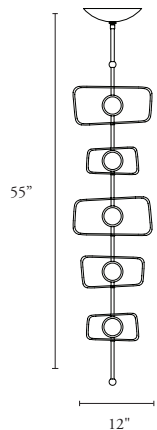

GENERAL INFO FOR ALL

- Canopy: 8¹/₂" D x 2" H; 216 mm x 51 mm
- UL listed (or equivalent) for damp locations
- CE Approved version available upon special request (no upcharge)

REQUIRED INFORMATION

- Cast Form (Trapezoid, Oval or Mixed)

10688 Totem 3 Pendant

Specify Cast Form: Trapezoid, Oval or Mixed

Height	Width	Net Wt.
39"	11 ¹ / ₂ "	12-14 lbs
991 mm	292 mm	5 ¹ / ₂ - 6 ¹ / ₂ kg

LED

- 6 total watts, Standard
- ≈ 420 Fixture Lumens

Cast Form: Trapezoid

Cast Form: Oval

Cast Form: Mixed

10689 Totem 5 Pendant

Specify Cast Form: Trapezoid, Oval or Mixed

Height	Width	Net Wt.
55"	12"	18-22 lbs
1397 mm	305 mm	8-10 kg

LED

- 10 total watts, Standard
- ≈ 700 Fixture Lumens

Cast Form: Trapezoid

Cast Form: Oval

Cast Form: Mixed

10690 Totem 7 Pendant

Specify Cast Form: Trapezoid, Oval or mixed

Height	Width	Net Wt.
71"	12"	25-30 lbs
1804 mm	305 mm	11.4-13.7 kg

LED

- 14 total watts, Standard
- ≈ 980 Fixture Lumens