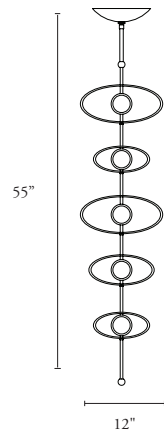

GENERAL INFO FOR ALL

- Canopy: 8¹/₂" D x 2" H; 216 mm x 51 mm
- UL listed (or equivalent) for damp locations
- CE Approved version available upon special request (no upcharge)

REQUIRED INFORMATION

- Cast Form (Trapezoid, Oval or Mixed)

10688 Totem 3 Pendant

Specify Cast Form: Trapezoid, Oval or Mixed

Height	Width	Net Wt.
39"	11 ¹ / ₂ "	12-14 lbs
991 mm	292 mm	5 ¹ / ₂ - 6 ¹ / ₂ kg

LED

- 6 total watts, Standard
- ≈ 420 Fixture Lumens

Cast Form: Trapezoid

Cast Form: Oval

Cast Form: Mixed

10689 Totem 5 Pendant

Specify Cast Form: Trapezoid, Oval or Mixed

Height	Width	Net Wt.
55"	12"	18-22 lbs
1397 mm	305 mm	8-10 kg

LED

- 10 total watts, Standard
- ≈ 700 Fixture Lumens

Cast Form: Trapezoid

Cast Form: Oval

Cast Form: Mixed

10690 Totem 7 Pendant

Specify Cast Form: Trapezoid, Oval or mixed

Height	Width	Net Wt.
71"	12"	25-30 lbs
1804 mm	305 mm	11.4-13.7 kg

LED

- 14 total watts, Standard
- ≈ 980 Fixture Lumens