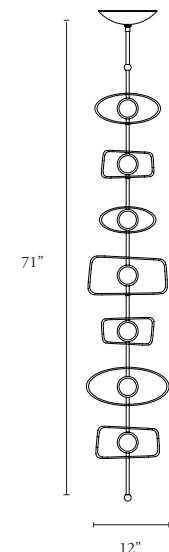

10688 Totem 3 Pendant

Specify Cast Form: Trapezoid, Oval or Mixed

Height	Width	Net Wt.
39"	11 ¹ / ₂ "	12-14 lbs
991 mm	292 mm	5 ¹ / ₂ - 6 ¹ / ₂ kg

LED

- 6 total watts, Standard
- ≈ 420 Fixture Lumens

Cast Form: Trapezoid

Cast Form: Oval

Cast Form: Mixed

10689 Totem 5 Pendant

Specify Cast Form: Trapezoid, Oval or Mixed

Height	Width	Net Wt.
55"	12"	18-22 lbs
1397 mm	305 mm	8-10 kg

LED

- 10 total watts, Standard
- ≈ 700 Fixture Lumens

Cast Form: Trapezoid

Cast Form: Oval

Cast Form: Mixed

10690 Totem 7 Pendant

Specify Cast Form: Trapezoid, Oval or mixed

Height	Width	Net Wt.
71"	12"	25-30 lbs
1804 mm	305 mm	11.4-13.7 kg

LED

- 14 total watts, Standard
- ≈ 980 Fixture Lumens

Cast Form: Trapezoid

Cast Form: Oval

Cast Form: Mixed

DENNIS MILLER ASSOCIATES
 200 Lexington Avenue Suite 1210 New York, NY 10016
 212.684.0070 Fax.212.684.0776 www.dennismiller.com