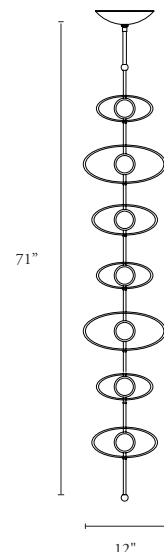

10688 Totem 3 Pendant

Specify Cast Form: Trapezoid, Oval or Mixed

Height	Width	Net Wt.
39"	11 ¹ / ₂ "	12-14 lbs
991 mm	292 mm	5 ¹ / ₂ - 6 ¹ / ₂ kg

LED

- 6 total watts, Standard
- ≈ 420 Fixture Lumens

Cast Form: Trapezoid

Cast Form: Oval

Cast Form: Mixed

10689 Totem 5 Pendant

Specify Cast Form: Trapezoid, Oval or Mixed

Height	Width	Net Wt.
55"	12"	18-22 lbs
1397 mm	305 mm	8-10 kg

LED

- 10 total watts, Standard
- ≈ 700 Fixture Lumens

Cast Form: Trapezoid

Cast Form: Oval

Cast Form: Mixed

10690 Totem 7 Pendant

Specify Cast Form: Trapezoid, Oval or mixed

Height	Width	Net Wt.
71"	12"	25-30 lbs
1804 mm	305 mm	11.4-13.7 kg

LED

- 14 total watts, Standard
- ≈ 980 Fixture Lumens

Cast Form: Trapezoid

Cast Form: Oval

Cast Form: Mixed

DENNIS MILLER ASSOCIATES
 200 Lexington Avenue Suite 1210 New York, NY 10016
 212.684.0070 Fax.212.684.0776 www.dennismiller.com