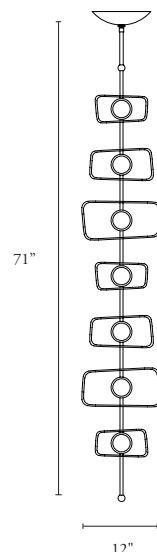

10688 Totem 3 Pendant

Specify Cast Form: Trapezoid, Oval or Mixed

Height	Width	Net Wt.
39"	11 ¹ / ₂ "	12-14 lbs
991 mm	292 mm	5 ¹ / ₂ - 6 ¹ / ₂ kg

LED

- 6 total watts, Standard
- ≈ 420 Fixture Lumens

Cast Form: Trapezoid

Cast Form: Oval

Cast Form: Mixed

10689 Totem 5 Pendant

Specify Cast Form: Trapezoid, Oval or Mixed

Height	Width	Net Wt.
55"	12"	18-22 lbs
1397 mm	305 mm	8-10 kg

LED

- 10 total watts, Standard
- ≈ 700 Fixture Lumens

Cast Form: Trapezoid

Cast Form: Oval

Cast Form: Mixed

10690 Totem 7 Pendant

Specify Cast Form: Trapezoid, Oval or mixed

Height	Width	Net Wt.
71"	12"	25-30 lbs
1804 mm	305 mm	11.4-13.7 kg

LED

- 14 total watts, Standard
- ≈ 980 Fixture Lumens

Cast Form: Trapezoid

Cast Form: Oval

Cast Form: Mixed

DENNIS MILLER ASSOCIATES
 200 Lexington Avenue Suite 1210 New York, NY 10016
 212.684.0070 Fax.212.684.0776 www.dennismiller.com