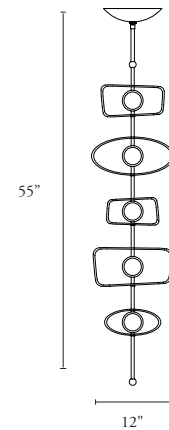

GENERAL INFO FOR ALL

- Canopy: 8¹/₂" D x 2" H; 216 mm x 51 mm
- UL listed (or equivalent) for damp locations
- CE Approved version available upon special request (no upcharge)

REQUIRED INFORMATION

- Cast Form (Trapezoid, Oval or Mixed)

10688 Totem 3 Pendant

Specify Cast Form: Trapezoid, Oval or Mixed

Height	Width	Net Wt.
39"	11 ¹ / ₂ "	12-14 lbs
991 mm	292 mm	5 ¹ / ₂ - 6 ¹ / ₂ kg

LED

- 6 total watts, Standard
- ≈ 420 Fixture Lumens

Cast Form: Trapezoid

Cast Form: Oval

Cast Form: Mixed

10689 Totem 5 Pendant

Specify Cast Form: Trapezoid, Oval or Mixed

Height	Width	Net Wt.
55"	12"	18-22 lbs
1397 mm	305 mm	8-10 kg

LED

- 10 total watts, Standard
- ≈ 700 Fixture Lumens

Cast Form: Trapezoid

Cast Form: Oval

Cast Form: Mixed

10690 Totem 7 Pendant

Specify Cast Form: Trapezoid, Oval or mixed

Height	Width	Net Wt.
71"	12"	25-30 lbs
1804 mm	305 mm	11.4-13.7 kg

LED

- 14 total watts, Standard
- ≈ 980 Fixture Lumens