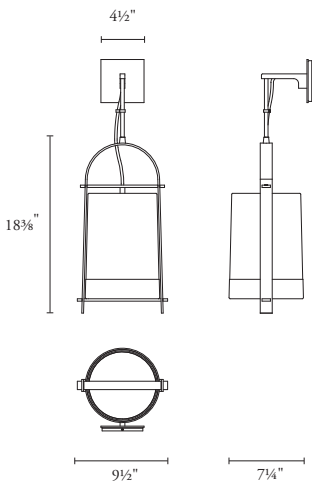

10601 To-Ji Pendant I

Overall Height	Frame Height	Width	Net Wt.
Specify	18 ³ / ₈ " 467 mm	9 ¹ / ₂ " 241 mm	10 lbs 4.5 kg

Shade: 7¹/₄" x 7³/₄" x 11"; 184 x 197 x 279 mm
 Canopy: 6" sq; 152 mm
 UL listed (or equivalent) for damp locations
 Shade: white rayon/acetate blend with 2¹/₂" external opaque banding
 Top and bottom diffusers: white acrylic
 Cord management clip provided

Shade: 9¹/₄" x 10" x 15¹/₄"; 235 x 254 x 387 mm
 Canopy: 6" sq; 152 mm
 UL listed (or equivalent) for damp locations
 Shade: white rayon/acetate blend with 2¹/₂" external opaque banding
 Top and bottom diffusers: white acrylic
 Cord management clip provided

Lamp not included with fixture

STANDARD FINISHES

- Antiqued Boyd Brass
- Blackened Brass
- Satin Brass
- Gossamer Gold

SPECIALTY FINISHES

- Satin Nickel

10605 To-Ji Sconce

Overall Height	Frame Height	Width	Projection	Net Wt.
Specify	18 ³ / ₈ " 467 mm	9 ¹ / ₂ " 241 mm	8 ⁵ / ₈ " 219 mm	9 lbs 4.1 kg

Shade: 7¹/₄" x 7³/₄" x 11"; 184 x 197 x 279 mm
 Backplate: 4¹/₂" sq; 114 mm
 Center of outlet box to top of fixture: 2¹/₂"; 64 mm
 UL listed (or equivalent) for damp locations
 Shade: white rayon/acetate blend with 2¹/₂" external opaque banding
 Top and bottom diffusers: white acrylic
 Cord management clip provided