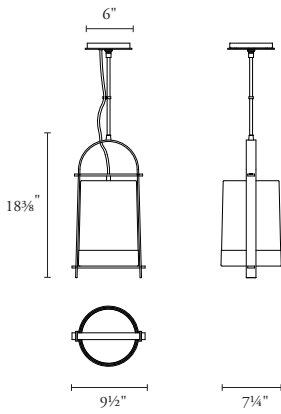

10601 To-Ji Pendant I

Overall Height	Frame Height	Width	Net Wt.
Specify	18 ³ / ₈ " 467 mm	9 ¹ / ₂ " 241 mm	10 lbs 4.5 kg

Shade: 7¹/₄" x 7³/₄" x 11"; 184 x 197 x 279 mm
 Canopy: 6" sq; 152 mm
 UL listed (or equivalent) for damp locations
 Shade: white rayon/acetate blend with 2¹/₂" external opaque banding
 Top and bottom diffusers: white acrylic
 Cord management clip provided

REQUIRED INFORMATION

- Height Overall: 30" - 48"; 762 - 1219 mm
- Cord Options: Charcoal, Dark Olive, Red, Silver, Warm Tan or Black

LAMPING

Incandescent

- One, Medium base, A-21, 100w max
- Compatible with LED Screw-in lamps

Shade: 9¹/₄" x 10" x 15¹/₄"; 235 x 254 x 387 mm
 Canopy: 6" sq; 152 mm
 UL listed (or equivalent) for damp locations
 Shade: white rayon/acetate blend with 2¹/₂" external opaque banding
 Top and bottom diffusers: white acrylic
 Cord management clip provided

Shade: 7¹/₄" x 7³/₄" x 11"; 184 x 197 x 279 mm
 Backplate: 4¹/₂" sq; 114 mm
 Center of outlet box to top of fixture: 2¹/₂"; 64 mm
 UL listed (or equivalent) for damp locations
 Shade: white rayon/acetate blend with 2¹/₂" external opaque banding
 Top and bottom diffusers: white acrylic
 Cord management clip provided