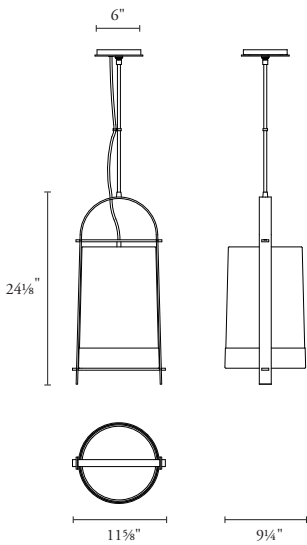

10601 To-Ji Pendant I

Overall Height	Frame Height	Width	Net Wt.
Specify	18 ³ / ₈ " 467 mm	9 ¹ / ₂ " 241 mm	10 lbs 4.5 kg

Shade: 7¹/₄" x 7³/₄" x 11"; 184 x 197 x 279 mm
 Canopy: 6" sq; 152 mm
 UL listed (or equivalent) for damp locations
 Shade: white rayon/acetate blend with 2¹/₂" external opaque banding
 Top and bottom diffusers: white acrylic
 Cord management clip provided

Lamp not included with fixture

STANDARD FINISHES

- Antiqued Boyd Brass
- Blackened Brass
- Satin Brass
- Gossamer Gold

SPECIALTY FINISHES

- Satin Nickel

10602 To-Ji Pendant II

Overall Height	Frame Height	Width	Net Wt.
Specify	24 ¹ / ₈ " 613 mm	11 ⁵ / ₈ " 295 mm	11 lbs 5 kg

Shade: 9¹/₄" x 10" x 15¹/₄"; 235 x 254 x 387 mm
 Canopy: 6" sq; 152 mm
 UL listed (or equivalent) for damp locations
 Shade: white rayon/acetate blend with 2¹/₂" external opaque banding
 Top and bottom diffusers: white acrylic
 Cord management clip provided

Shade: 7¹/₄" x 7³/₄" x 11"; 184 x 197 x 279 mm
 Backplate: 4¹/₂" sq; 114 mm
 Center of outlet box to top of fixture: 2¹/₂"; 64 mm
 UL listed (or equivalent) for damp locations
 Shade: white rayon/acetate blend with 2¹/₂" external opaque banding
 Top and bottom diffusers: white acrylic
 Cord management clip provided