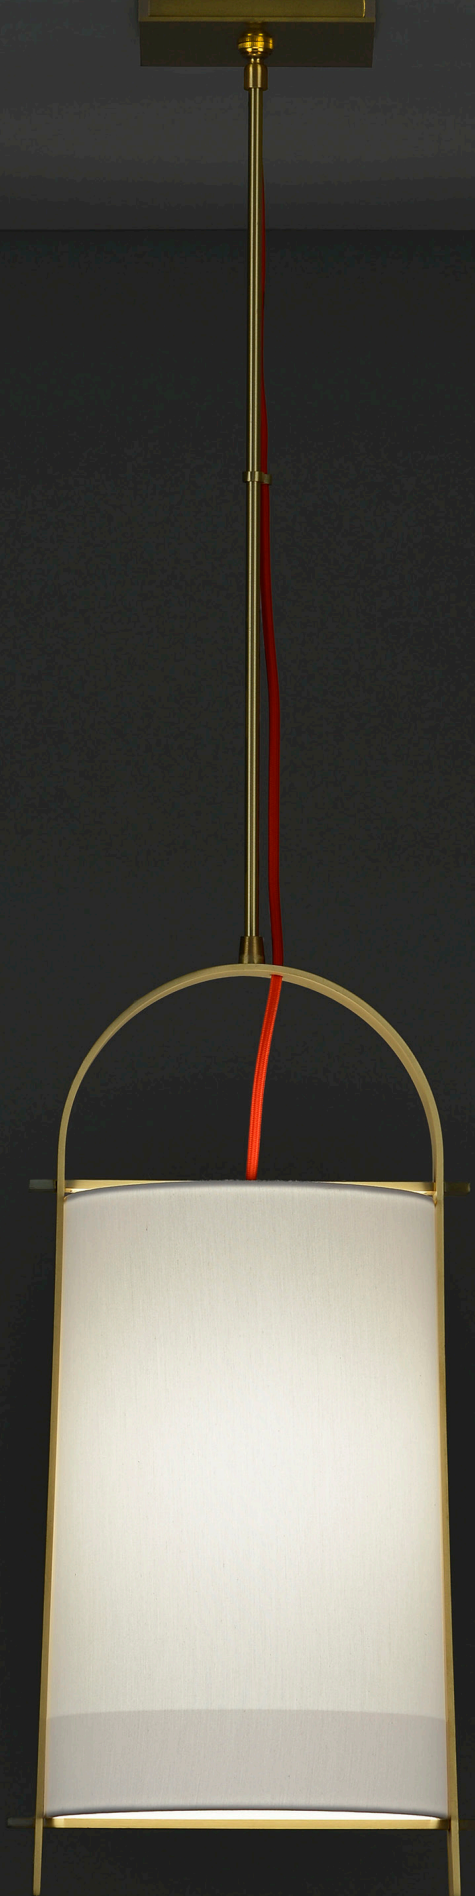

B O Y D

TO - JI
PENDANT
I AND II

#10601 AND #10602

SHOWN IN SATIN BRASS AND RED CORD

DENNIS MILLER ASSOCIATES
200 Lexington Avenue Suite 1210 New York, NY 10016
212.684.0070 Fax.212.684.0776 www.dennismiller.com

10601 To-Ji Pendant I

Overall Height	Frame Height	Width	Net Wt.
Specify	18 ³ / ₈ " 467 mm	9 ¹ / ₂ " 241 mm	10 lbs 4.5 kg

Shade: 7¹/₄" x 7³/₄" x 11"; 184 x 197 x 279 mm
 Canopy: 6" sq; 152 mm
 UL listed (or equivalent) for damp locations
 Shade: white rayon/acetate blend with 2¹/₂" external opaque banding
 Top and bottom diffusers: white acrylic
 Cord management clip provided

REQUIRED INFORMATION

- Height Overall: 30" - 48"; 762 - 1219 mm
- Cord Options: Charcoal, Dark Olive, Red, Silver, Warm Tan or Black

LAMPING

Incandescent

- One, Medium base, A-21, 100w max
- Compatible with LED Screw-in lamps

Lamp not included with fixture

STANDARD FINISHES

- Antiqued Boyd Brass
- Blackened Brass
- Satin Brass
- Gossamer Gold

SPECIALTY FINISHES

- Satin Nickel

10602 To-Ji Pendant II

Overall Height	Frame Height	Width	Net Wt.
Specify	24 ¹ / ₈ " 613 mm	11 ⁵ / ₈ " 295 mm	11 lbs 5 kg