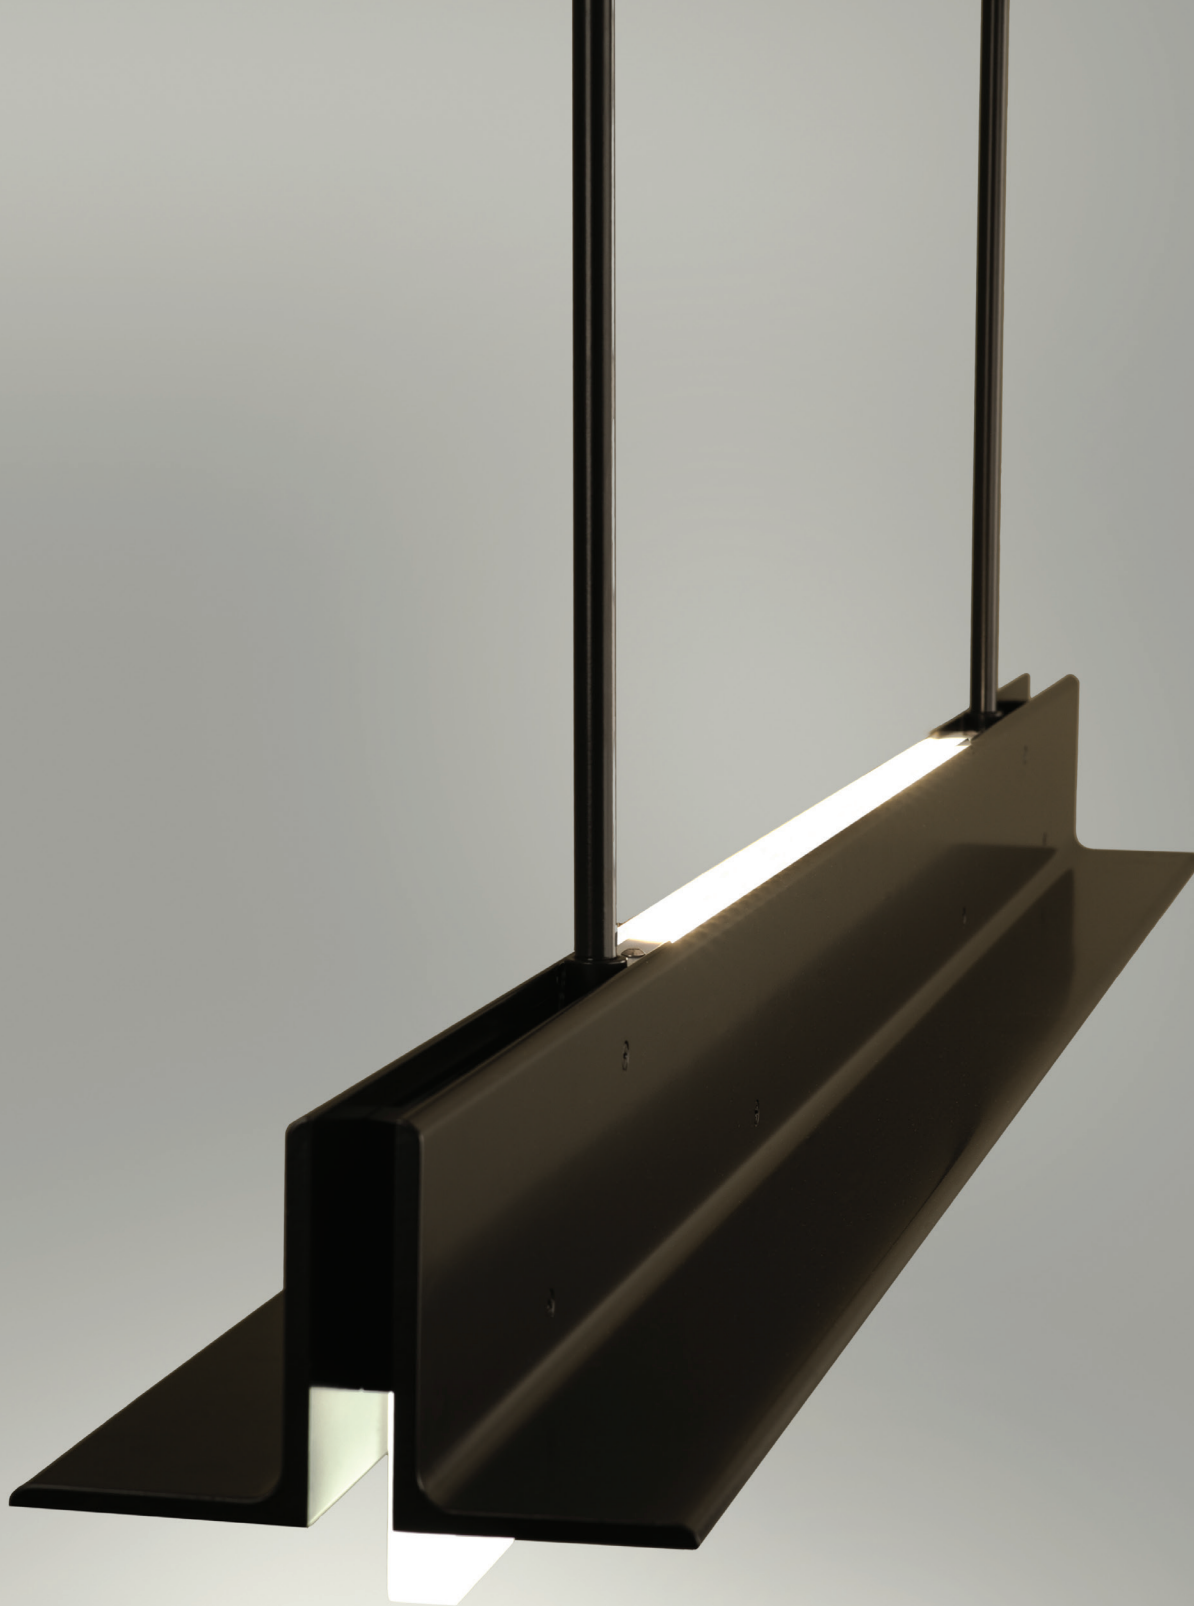

T-LIGHT
PENDANT

SHOWN IN
COFFEE BEAN

DENNIS MILLER ASSOCIATES
200 Lexington Avenue Suite 1210 New York, NY 10016
212.684.0070 Fax.212.684.0776 www.dennismiller.com

B O Y D
L I G H T I N G