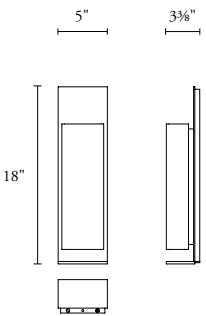

B O Y D

MIAMI SCONCE

#10530

SHOWN IN BLACKENED BRASS

DENNIS MILLER ASSOCIATES
200 Lexington Avenue Suite 1210 New York, NY 10016
212.684.0070 Fax.212.684.0776 www.dennismiller.com

10530 Miami Sconce

Height	Width	Projection	Net Wt.
29"	6"	4"	17 lbs
737 mm	152 mm	102 mm	7.7 kg

Center of outlet box to top of fixture:
14½"; 368 mm

ADA compliant at any mounting height

UL listed (or equivalent) for damp locations

Diffuser: Satin White acrylic

End diffusers: Satin White acrylic

Photometric report and ies file available for download at www.boydlighting.com

STANDARD FINISHES

- Antiqued Boyd Brass
- Blackened Brass
- Satin Brass

SPECIALTY FINISHES

- Satin Nickel

10531 Miamicita Sconce

Height	Width	Projection	Net Wt.
18"	5"	3 ³ / ₈ "	6 lbs
457 mm	127 mm	86 mm	2.7 kg

Center of outlet box to top of fixture:
9"; 228 mm

ADA compliant at any mounting height

UL listed (or equivalent) for damp locations

Diffuser: satin white acrylic

End diffusers: satin white acrylic

Also available in specialty powder coats