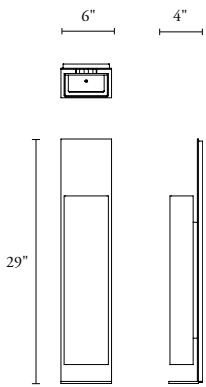

B O Y D

MIAMI SCONCE

#10530

SHOWN IN BLACKENED BRASS

DENNIS MILLER ASSOCIATES
200 Lexington Avenue Suite 1210 New York, NY 10016
212.684.0070 Fax.212.684.0776 www.dennismiller.com

10530 Miami Sconce

Height	Width	Projection	Net Wt.
29"	6"	4"	17 lbs
737 mm	152 mm	102 mm	7.7 kg

Center of outlet box to top of fixture:
14½"; 368 mm

ADA compliant at any mounting height

UL listed (or equivalent) for damp locations

Diffuser: Satin White acrylic

End diffusers: Satin White acrylic

Photometric report and ies file available for download at www.boydlighting.com

STANDARD FINISHES

- Antiqued Boyd Brass
- Blackened Brass
- Satin Brass

SPECIALTY FINISHES

- Satin Nickel

10531 Miamicita Sconce

Height	Width	Projection	Net Wt.
18"	5"	3 ³ / ₈ "	6 lbs
457 mm	127 mm	86 mm	2.7 kg

Center of outlet box to top of fixture:
9"; 228 mm

ADA compliant at any mounting height

UL listed (or equivalent) for damp locations

Diffuser: satin white acrylic

End diffusers: satin white acrylic

Also available in specialty powder coats