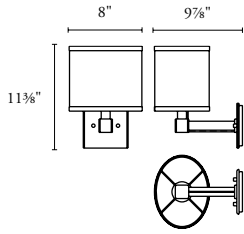

**10112 Library Sconce**

Height	Width	Projection	Net Wt.
11 <sup>3</sup> / <sub>8</sub> "	8"	9 <sup>7</sup> / <sub>8</sub> "	5 lbs
289 mm	203 mm	251 mm	2.3 kg

Screw-on oval shade: 8" L x 6" D x 7<sup>1</sup>/<sub>4</sub>" H; 203 x 152 x 184 mm

Backplate: 5" square; 127 mm

Center of outlet box to top of fixture: 8<sup>7</sup>/<sub>8</sub>"; 225 mm

For ADA compliance, height of center of outlet box above finished floor: 80<sup>3</sup>/<sub>4</sub>"; 2051 mm

**SPECIALTY FINISHES**

- Polished Nickel
- Satin Nickel

**10113 Library Double Sconce**

Height	Width	Projection	Net Wt.
11 <sup>3</sup> / <sub>8</sub> "	16"	9 <sup>7</sup> / <sub>8</sub> "	11 lbs
289 mm	406 mm	251 mm	5 kg

Screw-on Oblong Shade: 16" L x 6" D x 7<sup>1</sup>/<sub>4</sub>" H; 406 x 152 x 184 mm

Backplate: 13" L x 5" H; 330 x 127 mm

Center of outlet box to top of fixture: 8<sup>7</sup>/<sub>8</sub>"; 225 mm

For ADA compliance, height of center of outlet box above finished floor: 80<sup>3</sup>/<sub>4</sub>"; 2051 mm