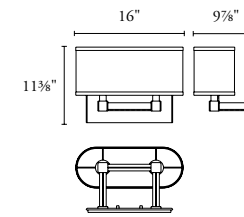

**10112 Library Sconce**

Height	Width	Projection	Net Wt.
11 <sup>3</sup> / <sub>8</sub> "	8"	9 <sup>7</sup> / <sub>8</sub> "	5 lbs
289 mm	203 mm	251 mm	2.3 kg

Screw-on oval shade: 8" L x 6" D x 7<sup>1</sup>/<sub>4</sub>" H; 203 x 152 x 184 mm

Backplate: 5" square; 127 mm

Center of outlet box to top of fixture: 8<sup>7</sup>/<sub>8</sub>"; 225 mm

For ADA compliance, height of center of outlet box above finished floor: 80<sup>3</sup>/<sub>4</sub>"; 2051 mm

**SPECIALTY FINISHES**

- Polished Nickel
- Satin Nickel

**10113 Library Double Sconce**

Height	Width	Projection	Net Wt.
11 <sup>3</sup> / <sub>8</sub> "	16"	9 <sup>7</sup> / <sub>8</sub> "	11 lbs
289 mm	406 mm	251 mm	5 kg

Screw-on Oblong Shade: 16" L x 6" D x 7<sup>1</sup>/<sub>4</sub>" H; 406 x 152 x 184 mm

Backplate: 13" L x 5" H; 330 x 127 mm

Center of outlet box to top of fixture: 8<sup>7</sup>/<sub>8</sub>"; 225 mm

For ADA compliance, height of center of outlet box above finished floor: 80<sup>3</sup>/<sub>4</sub>"; 2051 mm