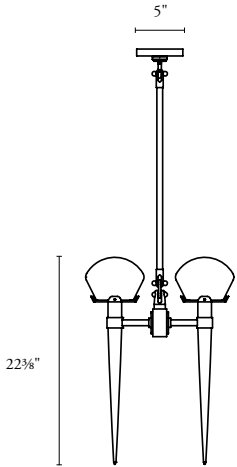

10593 Comet Chandelier

	Body			
Height	Height	Width	Length	Net Wt.
Specify	22³/₈"	16"	63¹/₂"	100 lbs
	568 mm	406 mm	1613 mm	45.5 kg

Canopies: 6" x 5" x 3/4" H; 152 x 127 x 19 mm

Shades: 6³/₈" W x 4⁵/₈" H; 162 x 117 mm

UL listed (or equivalent) for damp locations

Spike, canopy, end caps and medallion sand-castings may exhibit slight imperfections consistent with castings

*Please note the Antiqued Boyd Brass and Antiqued Boyd Nickel finishes on the textured parts (Spike, Canopy, End Caps and Medallions) are highlighted. Please see website for details.

REQUIRED INFORMATION

- Height Overall: 42" - 66"; 1067 - 1676 mm
- Shade: clear or interior frosted glass
- Optional Combo Finish: choose one finish for the Backplate, Spike and Cradle, and another finish for the Arm and Backplate Frame.

LAMPING

Incandescent

- Eight, Candelabra base, B-10, 40w max
- Compatible with LED Screw-in lamps

Lamps not included with fixture

STANDARD FINISHES

- Antiqued Boyd Brass*
- Polished Brass
- Blackened Brass
- Satin Brass

SPECIALTY FINISHES

- Antiqued Boyd Nickel*
- Polished Nickel
- Satin Nickel
- Combo

DENNIS MILLER ASSOCIATES
200 Lexington Avenue Suite 1210 New York, NY 10016
212.684.0070 Fax.212.684.0776 www.dennismiller.com