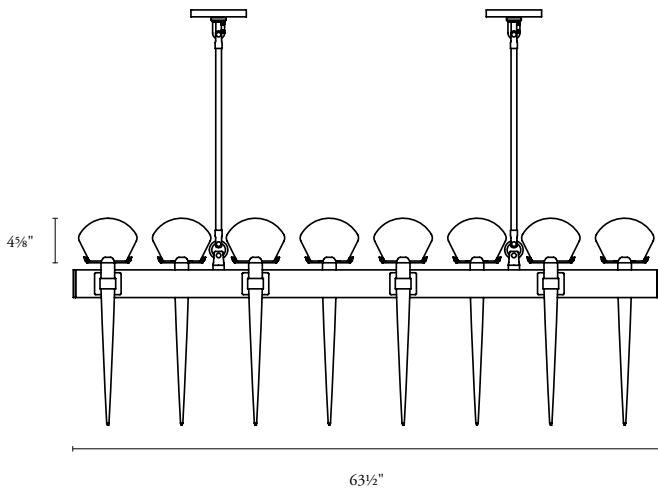

10593 Comet Chandelier

	Body			
Height	Height	Width	Length	Net Wt.
Specify	22³/₈"	16"	63¹/₂"	100 lbs
	568 mm	406 mm	1613 mm	45.5 kg

Canopies: 6" x 5" x 3/4" H; 152 x 127 x 19 mm

Shades: 6³/₈" W x 4⁵/₈" H; 162 x 117 mm

UL listed (or equivalent) for damp locations

Spike, canopy, end caps and medallion sand-castings may exhibit slight imperfections consistent with castings

*Please note the Antiqued Boyd Brass and Antiqued Boyd Nickel finishes on the textured parts (Spike, Canopy, End Caps and Medallions) are highlighted. Please see website for details.

REQUIRED INFORMATION

- Height Overall: 42" - 66"; 1067 - 1676 mm
- Shade: clear or interior frosted glass
- Optional Combo Finish: choose one finish for the Backplate, Spike and Cradle, and another finish for the Arm and Backplate Frame.

LAMPING

Incandescent

- Eight, Candelabra base, B-10, 40w max
- Compatible with LED Screw-in lamps

Lamps not included with fixture

STANDARD FINISHES

- Antiqued Boyd Brass*
- Polished Brass
- Blackened Brass
- Satin Brass

SPECIALTY FINISHES

- Antiqued Boyd Nickel*
- Polished Nickel
- Satin Nickel
- Combo

DENNIS MILLER ASSOCIATES
200 Lexington Avenue Suite 1210 New York, NY 10016
212.684.0070 Fax.212.684.0776 www.dennismiller.com