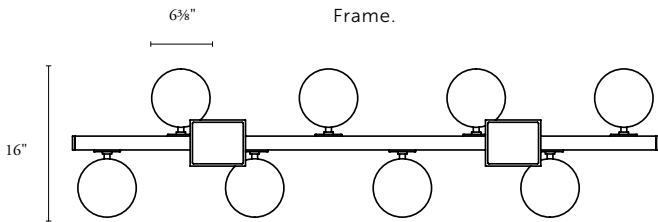

10593 Comet Chandelier

	Body			
Height	Height	Width	Length	Net Wt.
Specify	22³/₈"	16"	63¹/₂"	100 lbs
	568 mm	406 mm	1613 mm	45.5 kg

Canopies: 6" x 5" x 3/4" H; 152 x 127 x 19 mm

Shades: 6³/₈" W x 4⁵/₈" H; 162 x 117 mm

UL listed (or equivalent) for damp locations

Spike, canopy, end caps and medallion sand-castings may exhibit slight imperfections consistent with castings

*Please note the Antiqued Boyd Brass and Antiqued Boyd Nickel finishes on the textured parts (Spike, Canopy, End Caps and Medallions) are highlighted. Please see website for details.

REQUIRED INFORMATION

- Height Overall: 42" - 66"; 1067 - 1676 mm
- Shade: clear or interior frosted glass
- Optional Combo Finish: choose one finish for the Backplate, Spike and Cradle, and another finish for the Arm and Backplate Frame.

LAMPING

Incandescent

- Eight, Candelabra base, B-10, 40w max
- Compatible with LED Screw-in lamps

Lamps not included with fixture

STANDARD FINISHES

- Antiqued Boyd Brass*
- Polished Brass
- Blackened Brass
- Satin Brass

SPECIALTY FINISHES

- Antiqued Boyd Nickel*
- Polished Nickel
- Satin Nickel
- Combo

DENNIS MILLER ASSOCIATES
200 Lexington Avenue Suite 1210 New York, NY 10016
212.684.0070 Fax.212.684.0776 www.dennismiller.com