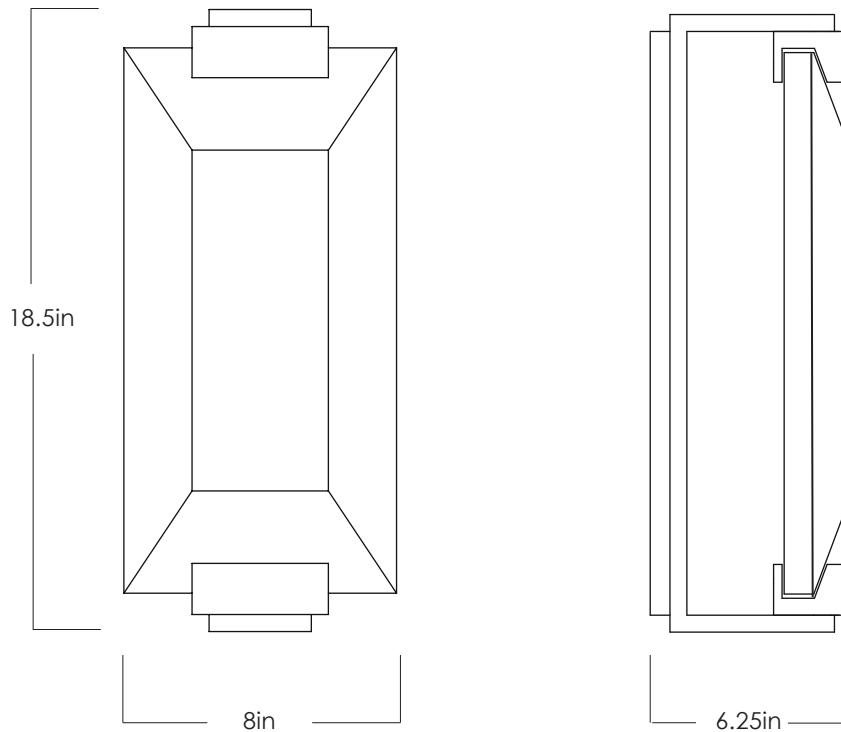

ALEX SCONCE

DA2026

david alexander

DAVID ALEXANDER

ALEX SCONCE

MODEL NUMBER:
DA2026

DIMENSIONS:
H 18.5in x W 8in
6.25in projection

BACKPLATE:
H 17.5in x W 3.75in

WEIGHT:
35lb

LEAD TIME:
6-10 weeks

LAMPING:
Integrated LED
Wattage: 5 watts
Color Temperature: 2700K
Lumens: 725, 90+ CRI
Life: 50,000 Hours

POWER SUPPLY:
LED Driver in unit
0-10V Dimming optional,
No Dimming upcharge
Input Voltage: 120-277V