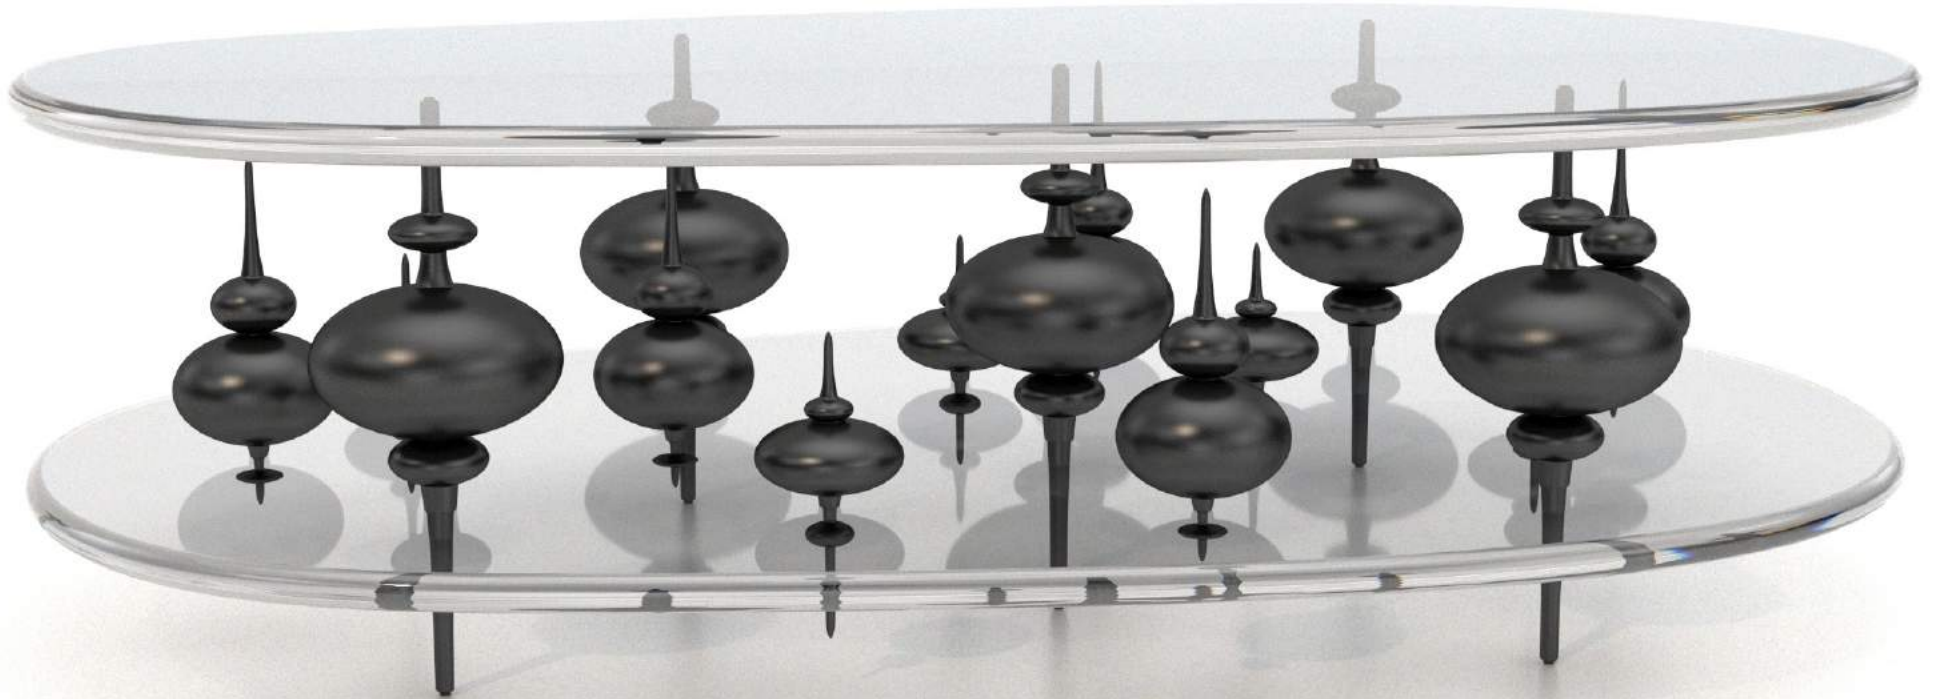

b

BAKER + HESSELDENZ

S T U D I O

MINARET COCKTAIL TABLE

MINARET COCKTAIL TABLE

Similarly to how the rooftop spires pierce through the clouded skyline of Istanbul, the minarets within the cocktail table seemingly float between two layers of 3/4" lucite.

Pictured in clear lucite with french black minarets

DIMENSIONS

42 W" X 28 D" X 12" H

Lucite 3/4"

custom sizes available

14 -16 standard lead time

DENNIS MILLER ASSOCIATES
 200 Lexington Avenue Suite 1210 New York, NY 10016
 212.684.0070 Fax.212.684.0776 www.dennismiller.com