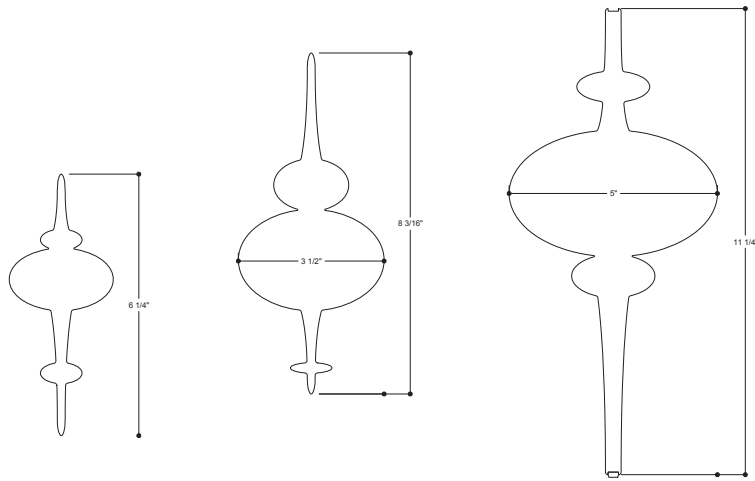

b

BAKER + HESSELDENZ

S T U D I O

MINARET COCKTAIL TABLE

MINARET COCKTAIL TABLE

Similarly to how the rooftop spires pierce through the clouded skyline of Istanbul, the minarets within the cocktail table seemingly float between two layers of 3/4" lucite.

Pictured in clear lucite with french black minarets

DIMENSIONS

42 W" X 28 D" X 12" H

Lucite 3/4"

custom sizes available

14 -16 standard lead time

DENNIS MILLER ASSOCIATES
 200 Lexington Avenue Suite 1210 New York, NY 10016
 212.684.0070 Fax.212.684.0776 www.dennismiller.com