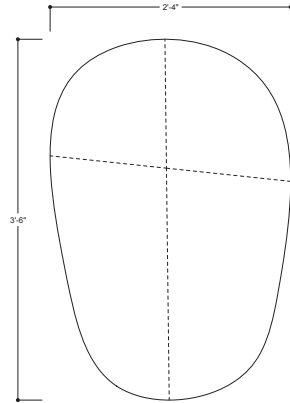

b

BAKER + HESSELDENZ

S T U D I O

MINARET COCKTAIL TABLE

MINARET COCKTAIL TABLE

Similarly to how the rooftop spires pierce through the clouded skyline of Istanbul, the minarets within the cocktail table seemingly float between two layers of 3/4" lucite.

Pictured in clear lucite with french black minarets

DIMENSIONS

42 W" X 28 D" X 12" H

Lucite 3/4"

custom sizes available

14 -16 standard lead time

DENNIS MILLER ASSOCIATES
 200 Lexington Avenue Suite 1210 New York, NY 10016
 212.684.0070 Fax.212.684.0776 www.dennismiller.com