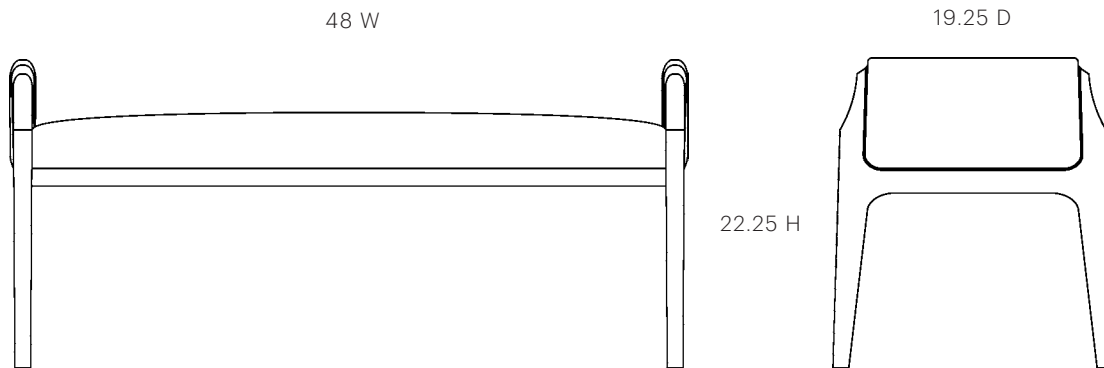

VIENNA BENCH

Vienna Bench

DIMENSIONS 48 W x 19.25 D x 22.25 H
Seat Height: 19.25

FABRIC COM requirements: 3 yards

1500 South Western Avenue Chicago, IL 60608 Phone:312.243.2919 Fax:312.243.2920 aneesupholstery.com info@aneesupholstery.com