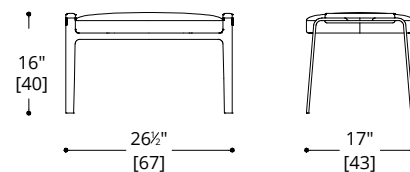

GAZELLE LOUNGE CHAIR & FOOT STOOL

GAZELLE LOUNGE CHAIR & FOOT STOOL

LEGS

Standard Metal

LOUNGE CHAIR

COM Required: 3.7 m [7 yd]

COL Required: 6.7 m² [72 ft²]

FOOT STOOL

COM Required: 1.8 m [2 yd]

COL Required: 3.3 m² [36 ft²]

NOTES:

PLEASE CONFIRM DETAILS OF THIS TEAR SHEET WITH YOUR LOCAL SALES ASSOCIATE.