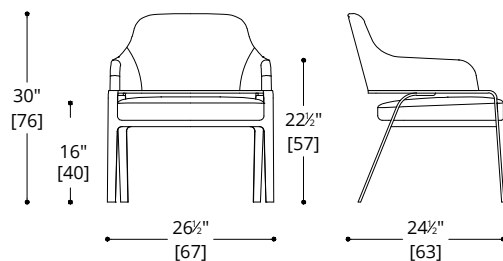

GAZELLE LOUNGE CHAIR & FOOT STOOL

GAZELLE LOUNGE CHAIR & FOOT STOOL

LEGS

Standard Metal

LOUNGE CHAIR

COM Required: 3.7 m [7 yd]

COL Required: 6.7 m² [72 ft²]

FOOT STOOL

COM Required: 1.8 m [2 yd]

COL Required: 3.3 m² [36 ft²]

NOTES:

PLEASE CONFIRM DETAILS OF THIS TEAR SHEET WITH YOUR LOCAL SALES ASSOCIATE.