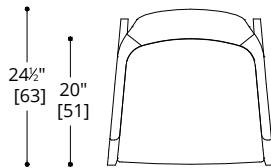

GAZELLE LOUNGE CHAIR & FOOT STOOL

GAZELLE LOUNGE CHAIR & FOOT STOOL

LEGS

Standard Metal

LOUNGE CHAIR

COM Required: 3.7 m [7 yd]

COL Required: 6.7 m² [72 ft²]

FOOT STOOL

COM Required: 1.8 m [2 yd]

COL Required: 3.3 m² [36 ft²]

NOTES:

PLEASE CONFIRM DETAILS OF THIS TEAR SHEET WITH YOUR LOCAL SALES ASSOCIATE.