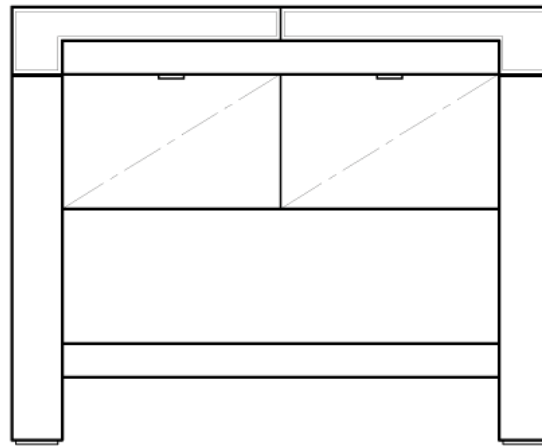

MARKA BEDSIDE TABLE

24"W X 16"D X 26"H

DESCRIPTION

SCORED GRID DESIGN AT TOP AND TOP SIDES ONLY
SOLID WOOD ENDS
(1) DRAWER AND (1) SHELF

400BT MARKA BEDSIDE TABLE (SMALL)

DIMENSIONS

24"W X 16"D X 26"H

OPTIONS

Seattle | SEATTLE DESIGN CENTER, TERRIS DRAHEIM, 206.763.4100

CHRISTIANGREVSTADCOLLECTION.COM

CHRISTIAN
GREVSTAD

MARKA BEDSIDE TABLE

32"W X 16"D X 26"H

DESCRIPTION

SCORED GRID DESIGN AT TOP AND
TOP SIDES ONLY
SOLID WOOD ENDS
(2) DRAWERS AND (1) SHELF

DESIGN RAINURÉ SUR LE PLATEAU ET LES CÔTÉS
(PARTIE SUPÉRIEURE SEULEMENT)
EXTRÉMITÉS EN BOIS MASSIF
(1) TIROIRS ET (1) ÉTAGÈRE

400BTL MARKA BEDSIDE TABLE (LARGE)

FRONT VIEW | VUE DE FACE

DIMENSIONS

32"W x 16"D x 26"H

81.28 L x 40.64 P x 66.04 H

OPTIONS

CONTRASTING WOOD TOP (SHOWN)
FINISHES (SEE PRICE LIST)
ADDITIONAL SIZES AND CONFIGURATIONS
AVAILABLE (SEE PRICE LIST)

DESSUS BOIS CONTRASTÉ (VISIBLE)
FINITIONS (VOIR LISTE DES PRIX)
AUTRES DIMENSIONS ET CONFIGURATIONS
DISPONIBLES (VOIR LISTE DE PRIX)