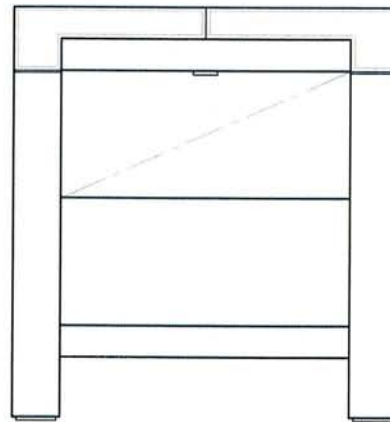

MARKA BEDSIDE TABLE

24"W X 16"D X 26"H

DESCRIPTION

SCORED GRID DESIGN AT TOP AND TOP SIDES ONLY
SOLID WOOD ENDS
(1) DRAWER AND (1) SHELF

400BT MARKA BEDSIDE TABLE (SMALL)

DIMENSIONS

24"W X 16"D X 26"H

OPTIONS

Seattle | SEATTLE DESIGN CENTER, TERRIS DRAHEIM, 206.763.4100

CHRISTIANGREVSTADCOLLECTION.COM

CHRISTIAN
GREVSTAD

MARKA BEDSIDE TABLE

32"W X 16"D X 26"H

DESCRIPTION

SCORED GRID DESIGN AT TOP AND
TOP SIDES ONLY
SOLID WOOD ENDS
(2) DRAWERS AND (1) SHELF

DESIGN RAINURÉ SUR LE PLATEAU ET LES CÔTÉS
(PARTIE SUPÉRIEURE SEULEMENT)
EXTRÉMITÉS EN BOIS MASSIF
(1) TIROIRS ET (1) ÉTAGÈRE

400BTL MARKA BEDSIDE TABLE (LARGE)

FRONT VIEW | VUE DE FACE

DIMENSIONS

32"W x 16"D x 26"H

81.28 L x 40.64 P x 66.04 H

OPTIONS

CONTRASTING WOOD TOP (SHOWN)
FINISHES (SEE PRICE LIST)
ADDITIONAL SIZES AND CONFIGURATIONS
AVAILABLE (SEE PRICE LIST)

DESSUS BOIS CONTRASTÉ (VISIBLE)
FINITIONS (VOIR LISTE DES PRIX)
AUTRES DIMENSIONS ET CONFIGURATIONS
DISPONIBLES (VOIR LISTE DE PRIX)