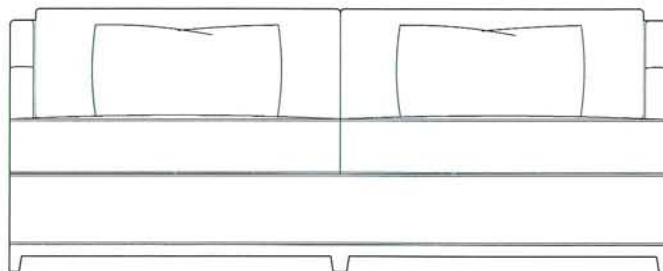

DECATUR TIGHT BACK SOFA

84"L X 40"D X 33.5"H

LOS ANGELES | NEW YORK | SEATTLE
CHRISTIANGREVSTADCOLLECTION.COM

CHRISTIAN
GREVSTAD

DESCRIPTION

TIGHT BACK, BOXED WITH SELF WELT AND DEEP DIVIDE AT CUSHION BREAK
(2) LOOSE SEATS, BOXED WITH SELF WELT
EXPOSED WOOD BASE WITH TAPERED WOOD LEGS
WITH (3) LEGS ACROSS FRONT AND (2) LEGS AT BACK
(2) 18" X 24" THROW PILLOWS

I00STB-84 DECATUR TIGHT BACK SOFA

DIMENSIONS

84"L X 40"D X 33.5"H
SEAT DEPTH: 26"
SEAT HEIGHT: 19.5"
ARM HEIGHT: 26"

OPTIONS

CUSTOM SIZES AND TURNABOUT PRICING (ON REQUEST)

Los Angeles | PACIFIC DESIGN CENTER, MIMI LONDON, 310.855.2567