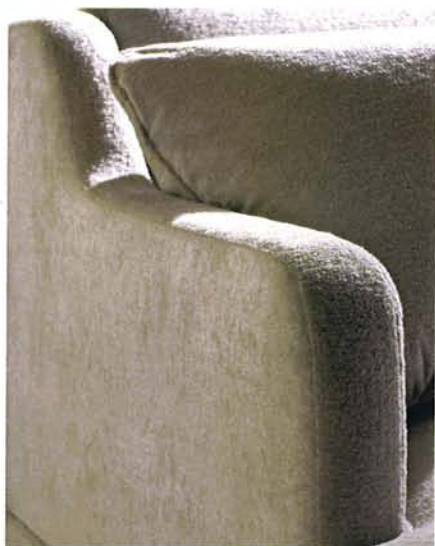

DECATUR TIGHT BACK SOFA

84"L X 40"D X 33.5"H

LOS ANGELES | NEW YORK | SEATTLE
CHRISTIANGREVSTADCOLLECTION.COM

CHRISTIAN
GREVSTAD

DESCRIPTION

TIGHT BACK, BOXED WITH SELF WELT AND DEEP DIVIDE AT CUSHION BREAK
(2) LOOSE SEATS, BOXED WITH SELF WELT
EXPOSED WOOD BASE WITH TAPERED WOOD LEGS
WITH (3) LEGS ACROSS FRONT AND (2) LEGS AT BACK
(2) 18" X 24" THROW PILLOWS

I00STB-84 DECATUR TIGHT BACK SOFA

DIMENSIONS

84"L X 40"D X 33.5"H
SEAT DEPTH: 26"
SEAT HEIGHT: 19.5"
ARM HEIGHT: 26"

OPTIONS

CUSTOM SIZES AND TURNABOUT PRICING (ON REQUEST)

Los Angeles | PACIFIC DESIGN CENTER, MIMI LONDON, 310.855.2567