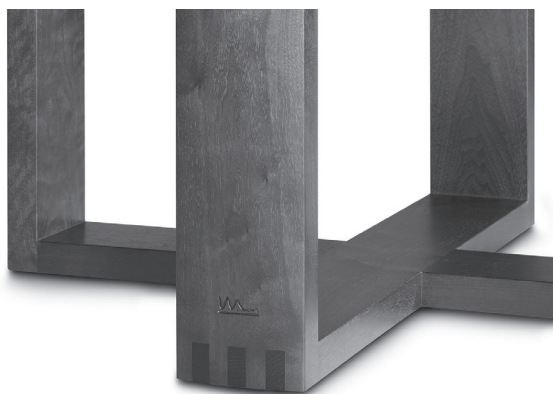

WENDELL CASTLE COLLECTION

With an elegant and modern silhouette, hand-made veneer tops and exposed joinery bare the inspiration and quality character of the great artist.

CORSA TABLE

CORSA TABLE

SPECIFICATIONS

DESCRIPTION

Dining or game table with a wood veneered top, and hand sculpted, solid wood base.

Top is available in a sketch-face veneer pattern or beveled glass.

DIMENSIONS

Available Round or Square in three standard sizes.

SIZE ONE

60"W x 60"D x 29"H

SIZE TWO

66"W x 66"D x 29"H

SIZE THREE

72"W x 72"D x 29"H

FINISHES

Top available in a wide variety of finishes and combinations.

Base available in a variety of walnut, mahogany, limba, and ash finishes.

Custom finish options are available.

STANDARD CONFIGURATION

AS SHOWN

Top finish: closed grain Limba Alto Orso with gloss sheen.

Base finish: open grain Olmsted walnut with satin sheen.