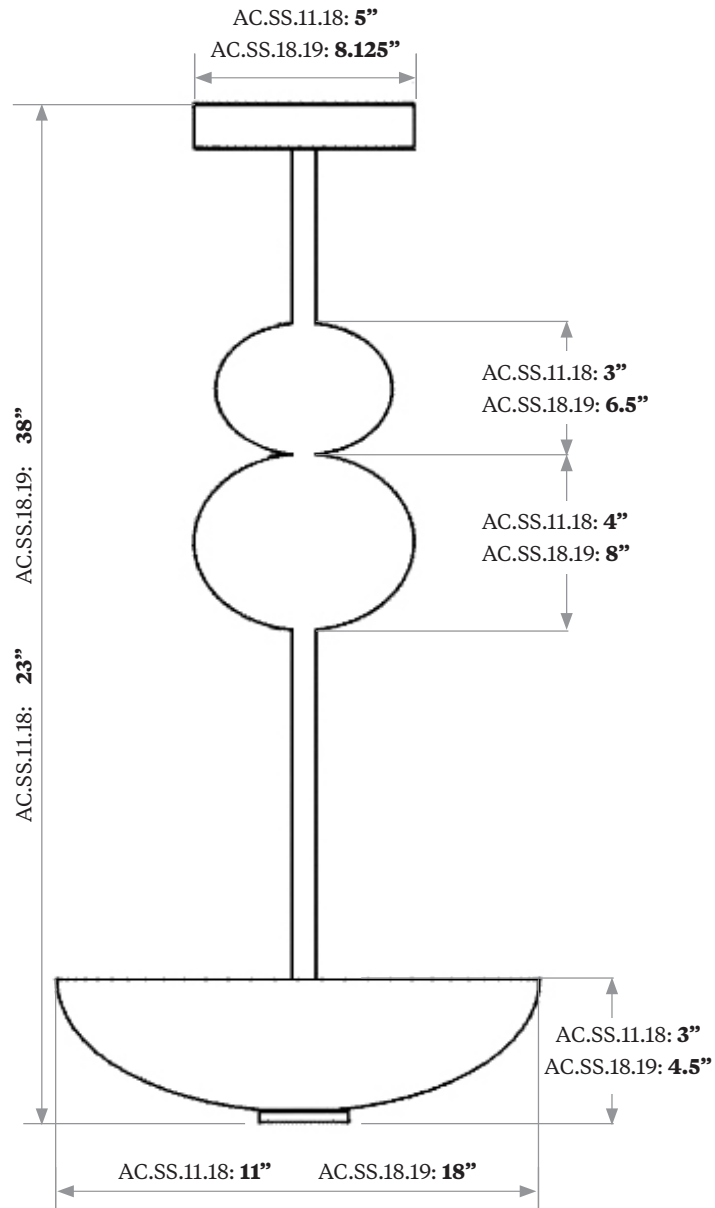

Eidos Glass

Aurum Chandelier

Aurum Chandelier — AC.SS.11.18, AC.SS.18.19

Part of the Aurum Home Décor and Lighting Collection. This fixture is a contemporary take on totemic structures, assembled from handblown glass geometric forms. Decorated with a band of 24 carat Japanese gold foil, Aurum lighting products are an exploration of the reflective interplay between gold, light and glass.

GLASS SHADE	<p>AC.SS.11.18 Bowl: 11" dia x 3"h Ellipses: 3" & 4"</p> <p>AC.SS.18.19 Bowl: 18" dia x 4.5"h Ellipses: 6.5" & 8"</p>
OAH	<p>AC.SS.11.18: 23"h AC.SS.18.19: 38"h</p>
CANOPY	<p>AC.SS.11.18 5" diameter (customizable)</p> <p>AC.SS.18.19 8.125" diameter (customizable)</p>
LAMPING	<p>AC.SS.11.18 3x 60W KX-2000 Krypton/ Xenon T3 Clear bulb Candelabra base Rec bulb: Bulbrite KX60CL/E12 (bulbs not included) Dimmable J-box must accommodate 180W</p> <p>AC.SS.18.19 4x 60W KX-2000 Krypton/ Xenon T3 Clear bulb Candelabra base Rec bulb: Bulbrite KX60CL/ E12 (bulbs not included) Dimmable J-box must accommodate 240W</p>
COLORWAY	<p>Opaque White, Opaque Black, White or Black color-fade (ombré) (custom colors possible)</p>
HARDWARE FINISHES	<p>Stainless steel Oil-rubbed bronze Powder-coated black or white Raw, natural or antique brass.</p>

- Each piece is hand-blown, sculpted glass —
dimensions & color may vary slightly
- Glass fixture signed by designer
- UL listed & suitable for damp locations

Dennis Miller Associates
200 Lexington Avenue Suite 1210
New York, NY, 10016
212.684.0070 | Fax. 212.684.0776
dennismiller.com