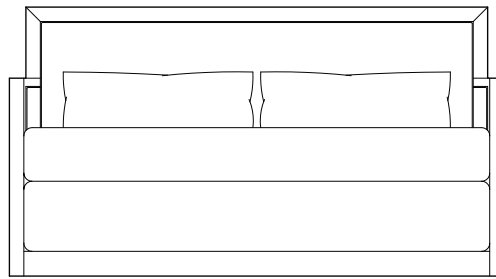

KUBOOS SOFA

60"W x 32.375"D x 32.625"H

DESCRIPTION

TIGHTLY UPHOLSTERED INSIDE & OUTSIDE ARM & BACK  
BOXED ATTACHED BACK CUSHION  
BOXED LOOSE SEAT CUSHION  
EXPOSED WOOD FRAME AND BASE  
BOXED KIDNEY PILLOW

207S-60 KUBOOS SOFA

FRONT VIEW | VUE DE FACE

DIMENSIONS

60"W x 32.375"D x 32.625"H  
SEAT HEIGHT: 18"  
ARM HEIGHT: 24"

OPTIONS

CUSTOM LENGTHS AVAILABLE ON REQUEST