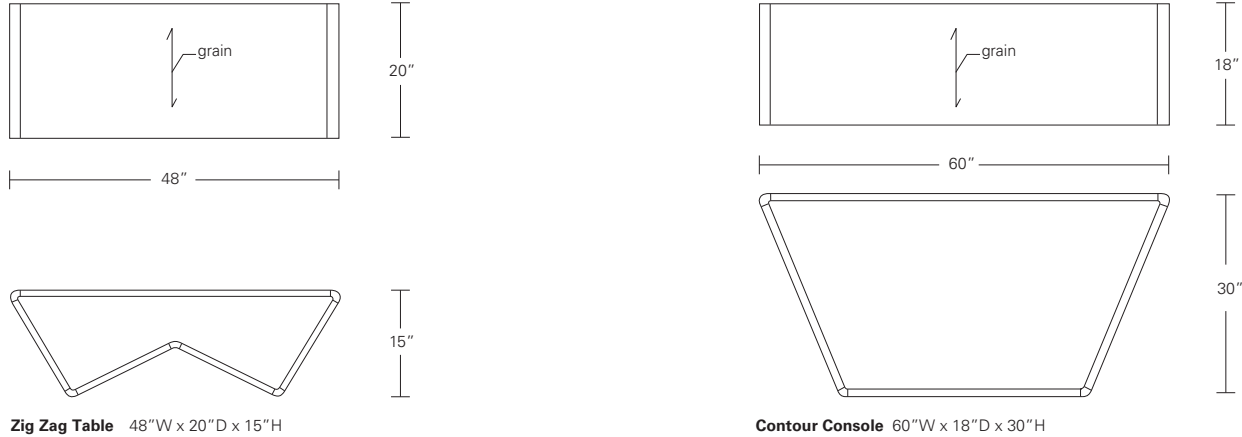

ZIG ZAG TABLE

48W x 20D x 15H

Shown in Walnut.

The modern planes of this continuous form, with its softly rounded angles and undulating base, pay homage to Gerrit Rietveld's Zig Zag chair. The horizontal surface is a functional table top, while the angles of the open base create built-in bookends.

CONTOUR TABLES

DESCRIPTION		FINISH OPTIONS		
<p>Contour Tables: Veneer panels with radiused solid wood corners.</p> <p>Custom Orders: Custom sizes, woods and finishes are available. Please request a price quotation.</p>		NATURAL	STAINED	CERUSED
	Standard Finishes	Cherry, Mahogany, Maple, Oak, Walnut.	Medium Ash, Dark Ash, Burnt Ash, Ebonized Ash, Medium Cherry, Dark Cherry, Medium Mahogany, Ebonized Maple, Medium Walnut, Dark Walnut.	Bleached Ash, Cerused Ash, Cerused Dark Ash, Cerused Mahogany, Cerused Dark Mahogany, Cerused Oak, Bleached Walnut, Cerused Walnut.