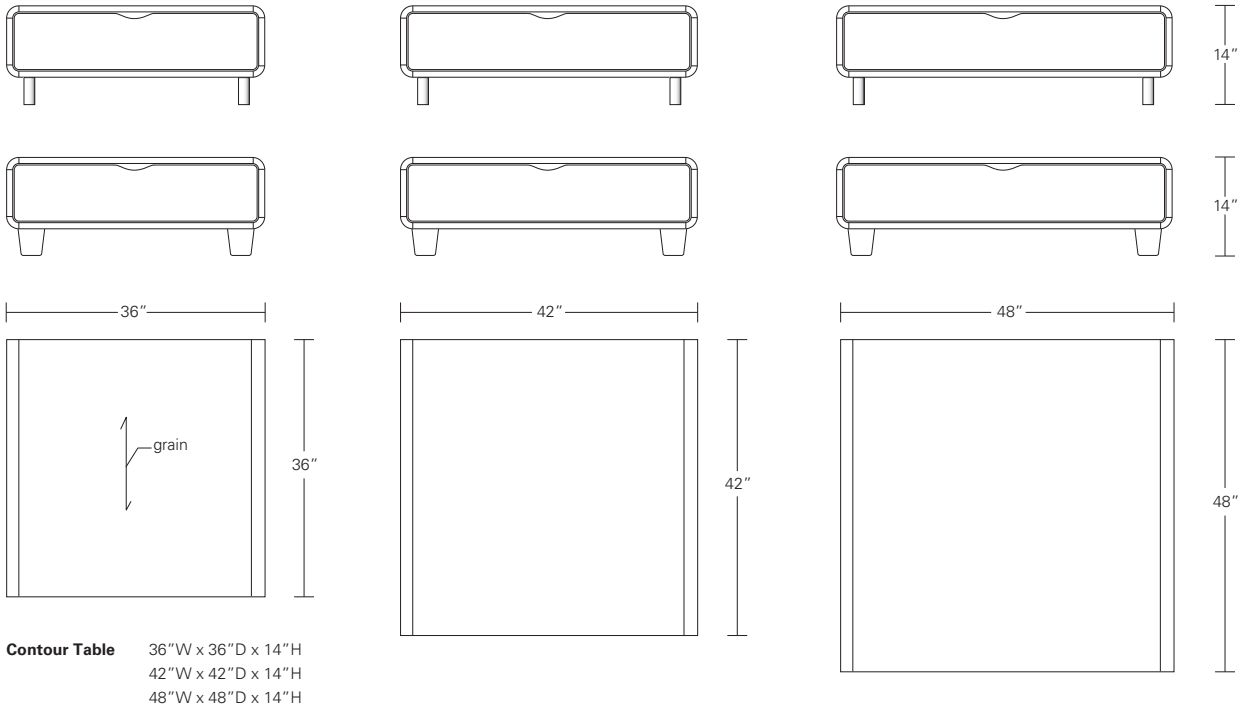

ZIG ZAG TABLE

48W x 20D x 15H

Shown in Walnut.

The modern planes of this continuous form, with its softly rounded angles and undulating base, pay homage to Gerrit Rietveld's Zig Zag chair. The horizontal surface is a functional table top, while the angles of the open base create built-in bookends.

CONTOUR TABLES

DESCRIPTION		FINISH OPTIONS		
<p>Contour Tables: Veneer panels with radiused solid wood corners.</p> <p>Custom Orders: Custom sizes, woods and finishes are available. Please request a price quotation.</p>		NATURAL	STAINED	CERUSED
	Standard Finishes	Cherry, Mahogany, Maple, Oak, Walnut.	Medium Ash, Dark Ash, Burnt Ash, Ebonized Ash, Medium Cherry, Dark Cherry, Medium Mahogany, Ebonized Maple, Medium Walnut, Dark Walnut.	Bleached Ash, Cerused Ash, Cerused Dark Ash, Cerused Mahogany, Cerused Dark Mahogany, Cerused Oak, Bleached Walnut, Cerused Walnut.