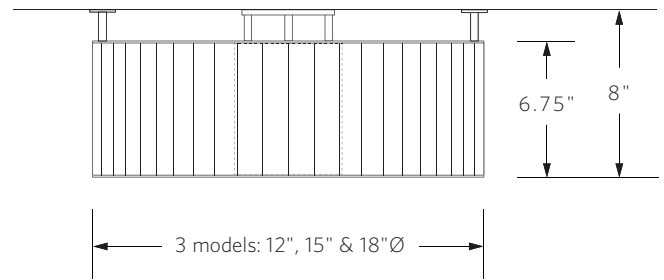

Vox Surface Mount

MODEL NUMBER

3410

DESCRIPTION

Fabricated Lucite frame clad in cut glass. Etched Pyrex diffuser. Copper ceiling plate & hardware.

FINISH

Deep brown oxide or Satin nickel.
Interior etched Pyrex diffuser.

KILN FORMED GLASS

Clear, Opal white, Seeded opal or Sand.

DIMENSIONS

3410.12

12"Ø x 6.75"H x 8" fixed height

NET WT

6 lbs.

3410.15

15"Ø x 6.75"H x 8" fixed height

8 lbs.

3410.18

18"Ø x 6.75"H x 8" fixed height

10 lbs.

VOLTAGE / LAMP TYPE

120V, 150W, E26 base, JDD Halogen lamp, frosted.
Energy efficient LED option available upon request.

PLEASE SPECIFY

Finish and glass color.

SIDE VIEW