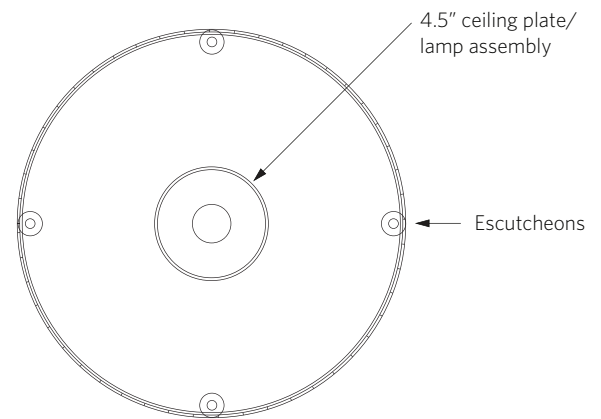

FINISH

Deep brown oxide or Satin nickel.
Interior etched Pyrex diffuser.

KILN FORMED GLASS

Clear, Opal white, Seeded opal or Sand.

DIMENSIONS

3410.12

12"Ø x 6.75"H x 8" fixed height

NET WT

6 lbs.

3410.15

15"Ø x 6.75"H x 8" fixed height

8 lbs.

3410.18

18"Ø x 6.75"H x 8" fixed height

10 lbs.

VOLTAGE / LAMP TYPE

120V, 150W, E26 base, JDD Halogen lamp, frosted.
Energy efficient LED option available upon request.

PLEASE SPECIFY

Finish and glass color.

SIDE VIEW

TOP VIEW

Note: Fixture body mounts independently from
4.5" ceiling plate/lamp assembly with 4 escutcheons.

Template provided for mounting screw layout.