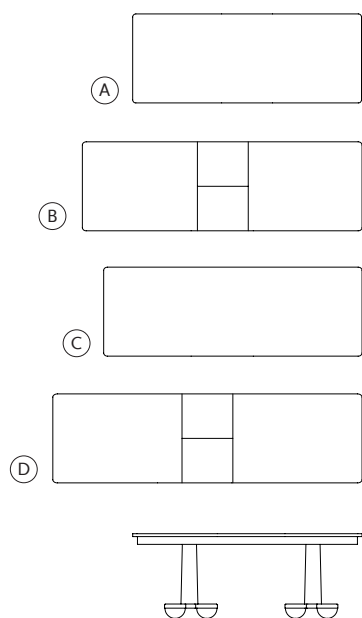

JIUN HO

VENDOME

JIUN HO

VENDOME DINING TABLE

FIXED TOP
TA-15-122-A
L 84 W 42 H 30

EXPANDABLE TOP WITH ONE SELF-STORING LEAF
TA-15-122-B
L 84-108 W 42 H 30

FIXED TOP
TA-15-122-C
L 96 W 42 H 30

EXPANDABLE TOP WITH ONE SELF-STORING LEAF
TA-15-122-D
L 96-120 W 42 H 30

SHOWN

TABLE TOP AND LEGS Flat Sawn Oak Ashen
PEDESTALS Sandblasted Flat Sawn Oak Ashen finish and
Steel with Cinnamon finish only