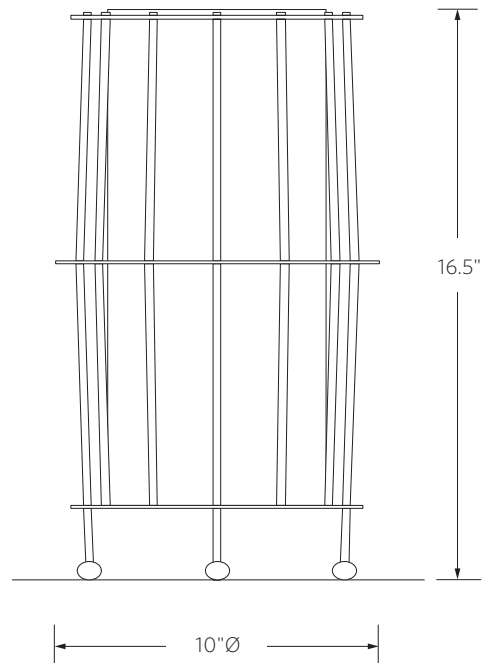

## DESCRIPTION

Steel body, mold blown glass shade, with ball feet.

## DIMENSIONS

2860.5

5"Ø x 12"H

## NET WT

5 lbs.

2860.10

10"Ø x 16.5"H

15 lbs.

## PLEASE SPECIFY

Size and shade color.

**Model 2860.5**

**Model 2860.10**