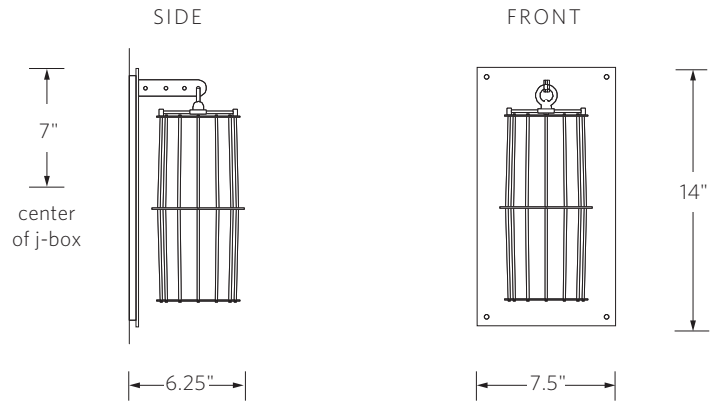

Spoke Wall

MODEL NUMBER
2840

DESCRIPTION
Steel body, mold blown glass shade, copper wall plate, arm & hardware.

FINISH
Deep brown oxide. *Not available in Satin nickel.*

MOLD BLOWN GLASS
Helbeige, Nile green, Opal white or Tabac.

DIMENSIONS	SHADE	NET WT
2840.5		
7.5" x 14"H x 6.25"D	5"Ø x 10.5"H	9 lbs.
Back plate: 7.5"W x 14"H		
Center of j-box located 7" below top of back plate.		

2840.10		
12"W x 24"H x 14.5"D	10"Ø x 15.5"H	29 lbs.
Back plate: 12"W x 24"H		
Center of j-box located 6" below top of back plate.		

VOLTAGE / LAMP TYPE

2840.5	120V, 60W, E12 base, B8 torpedo lamp, frosted.
2840.10	120V, 100W, E26 base, A19 lamp, frosted.

Energy efficient LED option available upon request.

PLEASE SPECIFY
Size, shade color.

Model 2840.5