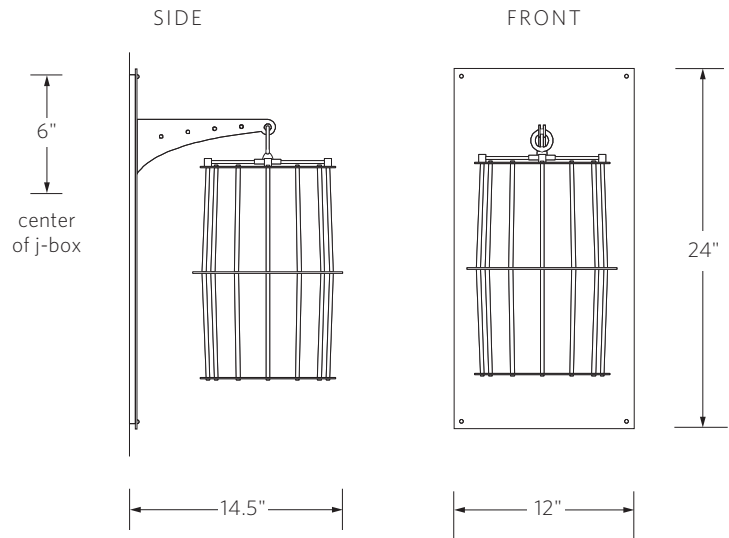

Model 2840.10