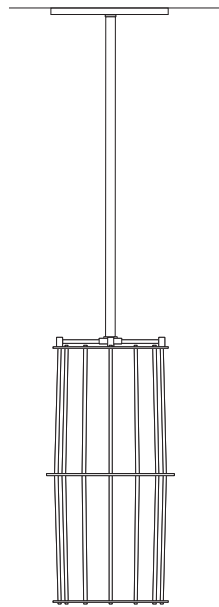

Model 2820.5

Spoke Suspension

MODEL NUMBER

2820

DESCRIPTION

Steel body, mold blown glass shade, ball chain or rigid stem suspension.

FINISH

Deep brown oxide. *Not available in Satin nickel.*

MOLD BLOWN GLASS

Helbeige, Nile green, Opal white or Tabac.

DIMENSIONS

2820.5

5"Ø x 10.5"H

Ceiling plate: 4.5"Ø x .25"D

MIN OAL

13" Min. OAL

NET WT

5 lbs.

2820.10

10"Ø x 15.5"H

Ceiling Plate: 4.5"Ø x .25"D

18" Min. OAL

15 lbs.

VOLTAGE / LAMP TYPE

2820.5 120V, 60W, E12 base, B8 torpedo lamp, frosted.

2820.10 120V, 100W, E26 base, A19 lamp, frosted.
Energy efficient LED option available upon request.

PLEASE SPECIFY

Size, shade color, type of suspension and OAL. Net price includes stem or ball chain for an OAL of up to 48". Refer to price book for additional chain or stem length. Ball chain OAL can be shortened in the field at installation.

RIGID STEM