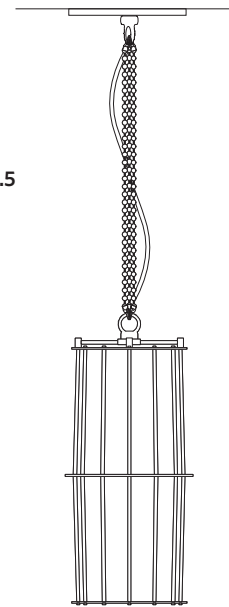

BALL CHAIN

Model 2820.5

13"
Minimum
OAL

10.5"

5"Ø