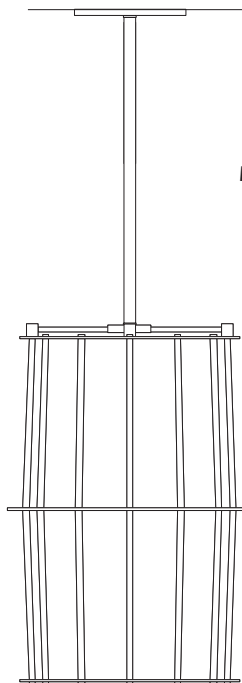

Shown: 10"Ø model with rigid stem and 5"Ø model with ball chain, both in Opal white glass.

Spoke Suspension

MODEL NUMBER

2820

DESCRIPTION

Steel body, mold blown glass shade, ball chain or rigid stem suspension.

FINISH

Deep brown oxide. *Not available in Satin nickel.*

MOLD BLOWN GLASS

Helbeige, Nile green, Opal white or Tabac.

DIMENSIONS

2820.5

5"Ø x 10.5"H

Ceiling plate: 4.5"Ø x .25"D

MIN OAL

13" Min. OAL

NET WT

5 lbs.

2820.10

10"Ø x 15.5"H

Ceiling Plate: 4.5"Ø x .25"D

18" Min. OAL

RIGID STEM

BALL CHAIN

Model 2820.5

13"
Minimum
OAL

10.5"

5"Ø

RIGID STEM

BALL CHAIN