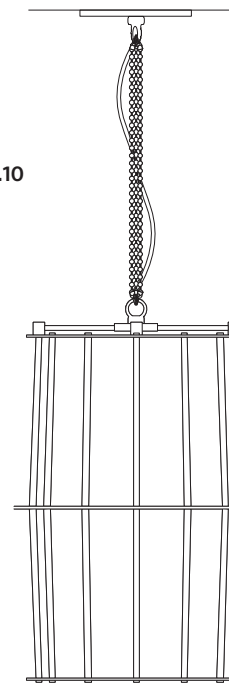

Shown: 10"Ø model with rigid stem and 5"Ø model with ball chain, both in Opal white glass.

Spoke Suspension

MODEL NUMBER

2820

DESCRIPTION

Steel body, mold blown glass shade, ball chain or rigid stem suspension.

FINISH

Deep brown oxide. *Not available in Satin nickel.*

MOLD BLOWN GLASS

Helbeige, Nile green, Opal white or Tabac.

DIMENSIONS

2820.5

5"Ø x 10.5"H

Ceiling plate: 4.5"Ø x .25"D

RIGID STEM

BALL CHAIN

Model 2820.5

13"
Minimum
OAL

10.5"

5"Ø

RIGID STEM

BALL CHAIN

Model 2820.10

18"
Minimum
OAL

15.5"

10"Ø

ceiling plate