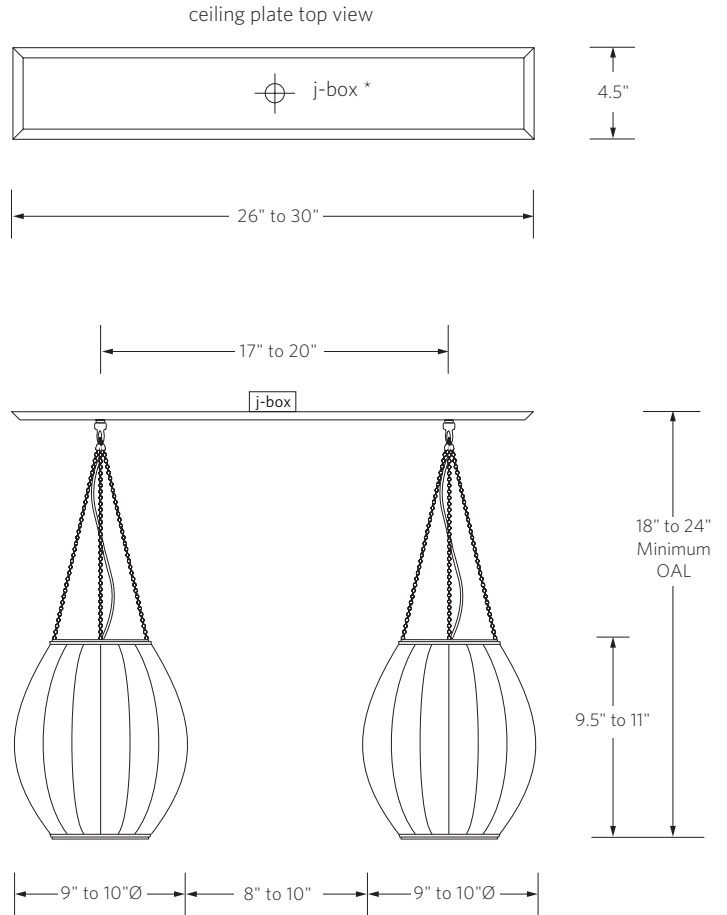

Shown: Deep brown oxide and Helbeige glass.

Sonnet Double Suspension

MODEL NUMBER

1322

DESCRIPTION

Multiple steel caged, blown glass shades, copper ceiling plate & ball chain suspension.

FINISH

Deep brown oxide. *Not available in Satin nickel.*

BLOWN GLASS

Helbeige, Nile green, Opal white or Tabac.

DIMENSIONS

MODEL	MIN OAL	NET WT
1322.9	18"	14 lbs.
9"Ø x 9.5"H x 26"L		
Ceiling plate: 4.5" W x 26"L x .5"D		
Shade: 9"Ø x 9.5"H		

1322.10

10"Ø x 11"H x 30"L	24"	18 lbs.
Ceiling plate: 4.5" W x 30"L x .5"D		
Shade: 10"Ø x 11"H		

VOLTAGE / LAMP TYPE

120V, 120W (2 x 60W), E12 base, B8 torpedo lamp, frosted.

Energy efficient LED option available upon request.

PLEASE SPECIFY

Shade color and OAL (net price includes ball chain for an OAL of up to 48").

* Note: J-box centered on ceiling plate, or request custom off center j-box location.