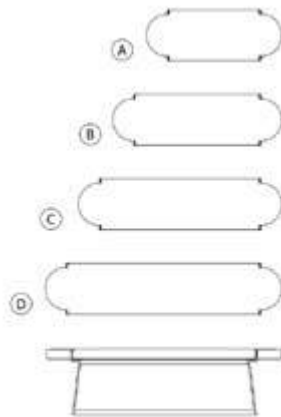

JIUN HO

FURNITURE

Saumur Bench

jiunho.com

JIUN HO

SHOWN
Metal : Cinnamon

SAUMUR BENCH

BCH-13-105-A
L 48" W 18" H 18"
COM 2.5 yds COL 45 sq ft

BCH-13-105-B
L 60" W 18" H 18"
COM 3 yds COL 54 sq ft

BCH-13-105-C
L 72" W 18" H 18"
COM 5.3 yds COL 63 sq ft

BCH-13-105-D
L 84" W 18" H 18"
COM 4 yds COL 72 sq ft

DENNIS MILLER ASSOCIATES

200 Lexington Avenue Suite 1210 New York, NY 10016
212.684.0070 Fax.212.684.0776 www.dennismiller.com