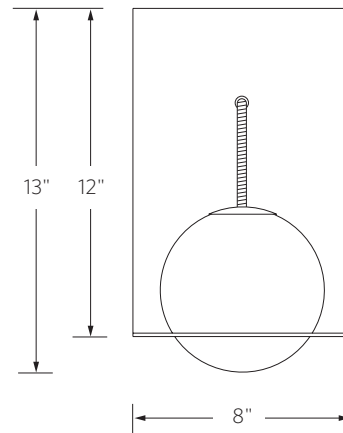

MOLD BLOWN GLASS

Helbeige, Nile green, Opal white or Tabac.

(Inside acid etch).

DIMENSIONS

Fixture: 8"W x 12"H x 6.75"D

Shade: 6" Ø

Fixture centers on j-box.

NET WT

5 lbs.

VOLTAGE / LAMP TYPE

120V, 40W, G9, Halogen lamp, frosted.

PLEASE SPECIFY

Finish, shade color.

FRONT

SIDE

TOP