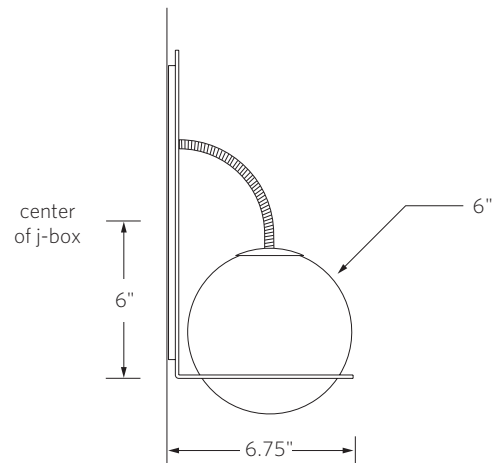

MOLD BLOWN GLASS

Helbeige, Nile green, Opal white or Tabac.

(Inside acid etch).

DIMENSIONS

Fixture: 8"W x 12"H x 6.75"D

Shade: 6" Ø

Fixture centers on j-box.

NET WT

5 lbs.

VOLTAGE / LAMP TYPE

120V, 40W, G9, Halogen lamp, frosted.

PLEASE SPECIFY

Finish, shade color.

FRONT

SIDE

TOP