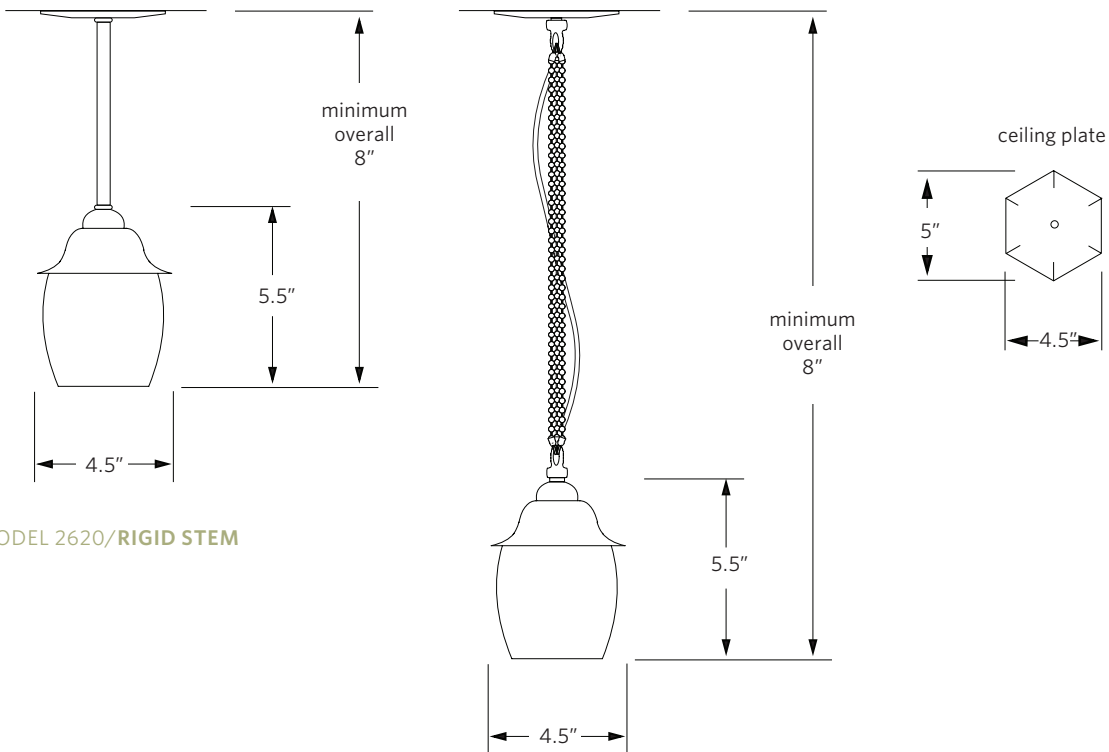

**McEwen** LIGHTING STUDIO

© 2003 Michael McEwen

**Porch 2620** *Shown above in deep brown oxide and helbeige*

CEILING FIXTURE	<b>Porch</b>
MODEL NUMBER	2620
DESCRIPTION	Mold blown glass shade with hand forged copper ceiling plate & copper hardware. Ball chain or rigid stem suspension.
FINISH	Deep brown oxide or Satin nickel. Waxed.
ACID ETCHED GLASS	Helbeige, Nile green, Opal white or Tabac.
DIMENSIONS/MIN OAL/NET WT	4.5"Φ x 5.5"H 8" min. OAL 3 lbs
VOLTAGE/LAMP TYPE	120V, 60W, E12 base, B8 torpedo lamp, frosted.

*Please specify shade color, type of suspension & OAL (net price includes ball chain/stem for an OAL of up to 48"). Refer to price book for additional chain/stem length. Ball chain OAL can be shortened in the field at installation.*

MODEL 2620/RIGID STEM

MODEL 2620/BALL CHAIN

DIMENSION DIAGRAMS