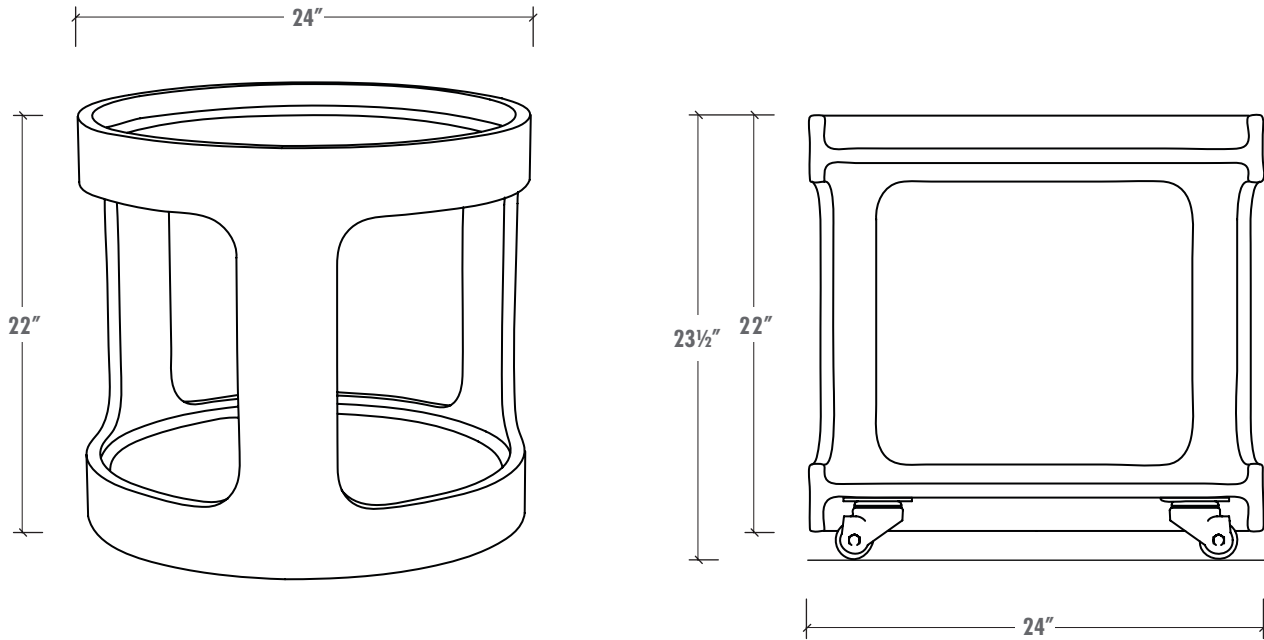

# OPEN BAR

Our new spin on the classic bar cart, this piece is cast in our Crete finish with pieces of polished, crushed clear glass. It features grey mirrors on the top and bottom shelves, and a mirror on the underside of the top shelf that create an infinite reflection inside. The Open Bar glides on recessed locking casters for cocktail mobility. Offered in two heights, 23.5" (shown below) and 29.5", the Open Bar is just the right height for all uses.