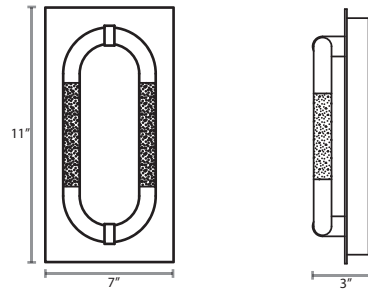

LIGHT BY JIUN HO

DENNIS MILLER ASSOCIATES
200 Lexington Avenue Suite 1210 New York, NY 10016
212.684.0070 Fax.212.684.0776 www.dennismiller.com

OITA

OITA

MODEL	W	D	H (FIXTURE ONLY)
LT-WL-107	7"	3.06"	15.19"
	177MM	78MM	385MM

ELECTRICAL: LED 4 X 4W 2700K

SHADE: BUBBLE CAST GLASS

FINISH:

BRUSHED BRONZE (SHOWN)
CINNAMON BRONZE
COGNAC BRONZE
SATIN NICKEL
POLISHED NICKEL
MATTE WHITE
GRAPHITE

OTHER INFORMATION:

UL LISTED (OR EQUIVALENT) FOR DAMP LOCATION
LED LAMP INCLUDED WITH FIXTURE
OPTIONAL DIMMING AVAILABLE UPON REQUEST