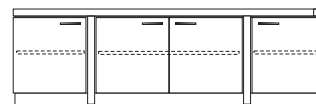

ALTURA FURNITURE

**OFFSET DESK**

**66W x 36D x 28H**

Shown in Walnut with  
Dark Bronze hardware

The asymmetrical layout of this desk features a counter balanced structure with convenient leg clearance. On the flip-side a suspended pedestal provides essential filing and storage. The perimeter reveal around the hinged desk top functions as a wire chase.

**OFFSET DESK & CREDENZA**

drawer pedestal right

drawer pedestal left

60, 66 or 72"

**Desk**

- 60"W x 32"D x 28"H
- 66"W x 36"D x 28"H
- 72"W x 40"D x 28"H

48"W x 17 1/4"D x 17"H  
48"W x 20 1/4"D x 17"H

48"W x 17 1/4"D x 20"H  
48"W x 20 1/4"D x 20"H

48"W x 17 1/4"D x 23"H  
48"W x 20 1/4"D x 23"H

**Optional Return with File, Box Drawers or Doors**

**Credenza 60**  
60"W x 20"D x 30"H

**Credenza 60 low**  
60"W x 20"D x 24"H

**Credenza 78**  
78"W x 20"D x 30"H

**Credenza 78 low**  
78"W x 20"D x 24"H

DESCRIPTION		FINISH OPTIONS		
<p><b>Offset Desk:</b> Veneer top with solid wood frame. Base with solid wood frame members. Perimeter wire management. Hinged top to access plugs and wires.</p> <p><b>Custom Orders:</b> Custom sizes, woods, veneer patterns and finishes are available. Please request a price quotation.</p>	<p><b>Standard Finishes</b></p>	<p><b>NATURAL</b></p> <p>Cherry, Mahogany, Maple, Walnut, Oak.*</p> <p>*At additional cost.</p>	<p><b>STAINED</b></p> <p>Medium Ash, Dark Ash, Burnt Ash, Ebonized Ash, Medium Cherry, Dark Cherry, Medium Mahogany, Ebonized Maple, Medium Walnut, Dark Walnut.</p>	<p><b>CERUSED</b></p> <p>Bleached Ash, Cerused Ash, Cerused Dark Ash, Cerused Mahogany, Cerused Dark Mahogany, Cerused Oak, Cerused Walnut.</p>
		<p><b>Figured Veneers for Top Panel</b></p>	<p>Figured Ash, Bird's Eye Maple, Figured Maple.</p>	