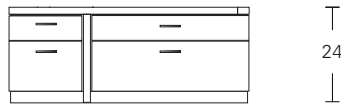

ALTURA FURNITURE

**OFFSET DESK**

**66W x 36D x 28H**

Shown in Walnut with  
Dark Bronze hardware

The asymmetrical layout of this desk features a counter balanced structure with convenient leg clearance. On the flip-side a suspended pedestal provides essential filing and storage. The perimeter reveal around the hinged desk top functions as a wire chase.

**OFFSET DESK & CREDENZA**

drawer pedestal right

drawer pedestal left

60, 66 or 72"

**Desk**

- 60"W x 32"D x 28"H
- 66"W x 36"D x 28"H
- 72"W x 40"D x 28"H

48"W x 17 1/4"D x 17"H  
48"W x 20 1/4"D x 17"H

48"W x 17 1/4"D x 20"H  
48"W x 20 1/4"D x 20"H

48"W x 17 1/4"D x 23"H  
48"W x 20 1/4"D x 23"H

**Optional Return with File, Box Drawers or Doors**

**Credenza 60**  
60"W x 20"D x 30"H

**Credenza 60 low**  
60"W x 20"D x 24"H

**Credenza 78**  
78"W x 20"D x 30"H