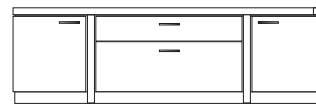

ALTURA FURNITURE

**OFFSET DESK**

**66W x 36D x 28H**

Shown in Walnut with  
Dark Bronze hardware

The asymmetrical layout of this desk features a counter balanced structure with convenient leg clearance. On the flip-side a suspended pedestal provides essential filing and storage. The perimeter reveal around the hinged desk top functions as a wire chase.

**OFFSET DESK & CREDENZA**

drawer pedestal right

drawer pedestal left

60, 66 or 72"

**Desk**

- 60"W x 32"D x 28"H
- 66"W x 36"D x 28"H
- 72"W x 40"D x 28"H

48"W x 17 1/4"D x 17"H  
48"W x 20 1/4"D x 17"H

48"W x 17 1/4"D x 20"H  
48"W x 20 1/4"D x 20"H

48"W x 17 1/4"D x 23"H  
48"W x 20 1/4"D x 23"H

**Optional Return with File, Box Drawers or Doors**

**Credenza 60**  
60"W x 20"D x 30"H

**Credenza 60 low**  
60"W x 20"D x 24"H

**Credenza 78**  
78"W x 20"D x 30"H

**Credenza 78 low**  
78"W x 20"D x 24"H

DESCRIPTION		FINISH OPTIONS		
<p><b>Offset Desk:</b> Veneer top with solid wood frame. Base with solid wood frame members. Perimeter wire management. Hinged top to access plugs and wires.</p> <p><b>Custom Orders:</b> Custom sizes, woods, veneer patterns and finishes are available. Please request a price quotation.</p>	<p><b>Standard Finishes</b></p>	<p><b>NATURAL</b></p> <p>Cherry, Mahogany, Maple, Walnut, Oak.*</p> <p>*At additional cost.</p>	<p><b>STAINED</b></p> <p>Medium Ash, Dark Ash, Burnt Ash, Ebonized Ash, Medium Cherry, Dark Cherry, Medium Mahogany, Ebonized Maple, Medium Walnut, Dark Walnut.</p>	<p><b>CERUSED</b></p> <p>Bleached Ash, Cerused Ash, Cerused Dark Ash, Cerused Mahogany, Cerused Dark Mahogany, Cerused Oak, Cerused Walnut.</p>
		<p><b>Figured Veneers for Top Panel</b></p>	<p>Figured Ash, Bird's Eye Maple, Figured Maple.</p>	