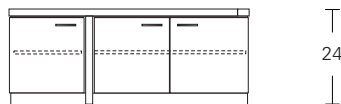

ALTURA FURNITURE

**OFFSET DESK**

**66W x 36D x 28H**

Shown in Walnut with  
Dark Bronze hardware

The asymmetrical layout of this desk features a counter balanced structure with convenient leg clearance. On the flip-side a suspended pedestal provides essential filing and storage. The perimeter reveal around the hinged desk top functions as a wire chase.

**OFFSET DESK & CREDENZA**

drawer pedestal right

drawer pedestal left

60, 66 or 72"

**Desk**

- 60"W x 32"D x 28"H
- 66"W x 36"D x 28"H
- 72"W x 40"D x 28"H

48"W x 17 1/4"D x 17"H  
48"W x 20 1/4"D x 17"H

48"W x 17 1/4"D x 20"H  
48"W x 20 1/4"D x 20"H

48"W x 17 1/4"D x 23"H  
48"W x 20 1/4"D x 23"H

**Optional Return with File, Box Drawers or Doors**

**Credenza 60**  
60"W x 20"D x 30"H

**Credenza 60 low**  
60"W x 20"D x 24"H

**Credenza 78**  
78"W x 20"D x 30"H

**Credenza 78 low**  
78"W x 20"D x 24"H

DESCRIPTION		FINISH OPTIONS		
<p><b>Offset Desk:</b> Veneer top with solid wood frame. Base with solid wood frame members. Perimeter wire management. Hinged top to access plugs and wires.</p> <p><b>Custom Orders:</b> Custom sizes, woods, veneer patterns and finishes are available. Please request a price quotation.</p>	<p><b>Standard Finishes</b></p>	<p><b>NATURAL</b></p> <p>Cherry, Mahogany, Maple, Walnut, Oak.*</p> <p>*At additional cost.</p>	<p><b>STAINED</b></p> <p>Medium Ash, Dark Ash, Burnt Ash, Ebonized Ash, Medium Cherry, Dark Cherry, Medium Mahogany, Ebonized Maple, Medium Walnut, Dark Walnut.</p>	<p><b>CERUSED</b></p> <p>Bleached Ash, Cerused Ash, Cerused Dark Ash, Cerused Mahogany, Cerused Dark Mahogany, Cerused Oak, Cerused Walnut.</p>
		<p><b>Figured Veneers for Top Panel</b></p>	<p>Figured Ash, Bird's Eye Maple, Figured Maple.</p>	