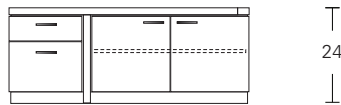

ALTURA FURNITURE

**OFFSET DESK**

**66W x 36D x 28H**

Shown in Walnut with  
Dark Bronze hardware

The asymmetrical layout of this desk features a counter balanced structure with convenient leg clearance. On the flip-side a suspended pedestal provides essential filing and storage. The perimeter reveal around the hinged desk top functions as a wire chase.

**OFFSET DESK & CREDENZA**

drawer pedestal right

drawer pedestal left

60, 66 or 72"

**Desk**

- 60"W x 32"D x 28"H
- 66"W x 36"D x 28"H
- 72"W x 40"D x 28"H

48"W x 17 1/4"D x 17"H  
48"W x 20 1/4"D x 17"H

48"W x 17 1/4"D x 20"H  
48"W x 20 1/4"D x 20"H

48"W x 17 1/4"D x 23"H  
48"W x 20 1/4"D x 23"H

**Optional Return with File, Box Drawers or Doors**

**Credenza 60**  
60"W x 20"D x 30"H

**Credenza 60 low**  
60"W x 20"D x 24"H

**Credenza 78**  
78"W x 20"D x 30"H