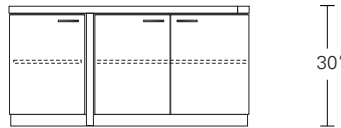

ALTURA FURNITURE

**OFFSET DESK**

**66W x 36D x 28H**

Shown in Walnut with  
Dark Bronze hardware

The asymmetrical layout of this desk features a counter balanced structure with convenient leg clearance. On the flip-side a suspended pedestal provides essential filing and storage. The perimeter reveal around the hinged desk top functions as a wire chase.

**OFFSET DESK & CREDENZA**

drawer pedestal right

drawer pedestal left

60, 66 or 72"

**Desk**

- 60"W x 32"D x 28"H
- 66"W x 36"D x 28"H
- 72"W x 40"D x 28"H

48"W x 17 1/4"D x 17"H  
48"W x 20 1/4"D x 17"H

48"W x 17 1/4"D x 20"H  
48"W x 20 1/4"D x 20"H

48"W x 17 1/4"D x 23"H  
48"W x 20 1/4"D x 23"H

**Optional Return with File, Box Drawers or Doors**

**Credenza 60**  
60"W x 20"D x 30"H

**Credenza 60 low**  
60"W x 20"D x 24"H

**Credenza 78**  
78"W x 20"D x 30"H

**Credenza 78 low**  
78"W x 20"D x 24"H

DESCRIPTION		FINISH OPTIONS		
<p><b>Offset Desk:</b> Veneer top with solid wood frame. Base with solid wood frame members. Perimeter wire management. Hinged top to access plugs and wires.</p> <p><b>Custom Orders:</b> Custom sizes, woods, veneer patterns and finishes are available. Please request a price quotation.</p>	<p><b>Standard Finishes</b></p>	<p><b>NATURAL</b></p> <p>Cherry, Mahogany, Maple, Walnut, Oak.*</p> <p>*At additional cost.</p>	<p><b>STAINED</b></p> <p>Medium Ash, Dark Ash, Burnt Ash, Ebonized Ash, Medium Cherry, Dark Cherry, Medium Mahogany, Ebonized Maple, Medium Walnut, Dark Walnut.</p>	<p><b>CERUSED</b></p> <p>Bleached Ash, Cerused Ash, Cerused Dark Ash, Cerused Mahogany, Cerused Dark Mahogany, Cerused Oak, Cerused Walnut.</p>
		<p><b>Figured Veneers for Top Panel</b></p>	<p>Figured Ash, Bird's Eye Maple, Figured Maple.</p>	