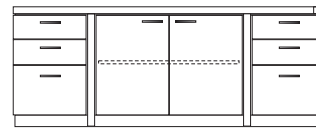

ALTURA FURNITURE

**OFFSET DESK**

**66W x 36D x 28H**

Shown in Walnut with  
Dark Bronze hardware

The asymmetrical layout of this desk features a counter balanced structure with convenient leg clearance. On the flip-side a suspended pedestal provides essential filing and storage. The perimeter reveal around the hinged desk top functions as a wire chase.

**OFFSET DESK & CREDENZA**

drawer pedestal right

drawer pedestal left

60, 66 or 72"

**Desk**

- 60"W x 32"D x 28"H
- 66"W x 36"D x 28"H
- 72"W x 40"D x 28"H

48"W x 17 1/4"D x 17"H  
48"W x 20 1/4"D x 17"H

48"W x 17 1/4"D x 20"H  
48"W x 20 1/4"D x 20"H

48"W x 17 1/4"D x 23"H  
48"W x 20 1/4"D x 23"H

**Optional Return with File, Box Drawers or Doors**

**Credenza 60**  
60"W x 20"D x 30"H

**Credenza 60 low**  
60"W x 20"D x 24"H

**Credenza 78**  
78"W x 20"D x 30"H

**Credenza 78 low**  
78"W x 20"D x 24"H

DESCRIPTION		FINISH OPTIONS		
<p><b>Offset Desk:</b> Veneer top with solid wood frame. Base with solid wood frame members. Perimeter wire management. Hinged top to access plugs and wires.</p> <p><b>Custom Orders:</b> Custom sizes, woods, veneer patterns and finishes are available. Please request a price quotation.</p>	<p><b>Standard Finishes</b></p>	<p><b>NATURAL</b></p> <p>Cherry, Mahogany, Maple, Walnut, Oak.*</p> <p>*At additional cost.</p>	<p><b>STAINED</b></p> <p>Medium Ash, Dark Ash, Burnt Ash, Ebonized Ash, Medium Cherry, Dark Cherry, Medium Mahogany, Ebonized Maple, Medium Walnut, Dark Walnut.</p>	<p><b>CERUSED</b></p> <p>Bleached Ash, Cerused Ash, Cerused Dark Ash, Cerused Mahogany, Cerused Dark Mahogany, Cerused Oak, Cerused Walnut.</p>
		<p><b>Figured Veneers for Top Panel</b></p>	<p>Figured Ash, Bird's Eye Maple, Figured Maple.</p>	