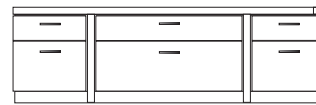

ALTURA FURNITURE

**OFFSET DESK**

**66W x 36D x 28H**

Shown in Walnut with  
Dark Bronze hardware

The asymmetrical layout of this desk features a counter balanced structure with convenient leg clearance. On the flip-side a suspended pedestal provides essential filing and storage. The perimeter reveal around the hinged desk top functions as a wire chase.

**OFFSET DESK & CREDENZA**

drawer pedestal right

drawer pedestal left

60, 66 or 72"

**Desk**

- 60"W x 32"D x 28"H
- 66"W x 36"D x 28"H
- 72"W x 40"D x 28"H

48"W x 17 1/4"D x 17"H  
48"W x 20 1/4"D x 17"H

48"W x 17 1/4"D x 20"H  
48"W x 20 1/4"D x 20"H

48"W x 17 1/4"D x 23"H  
48"W x 20 1/4"D x 23"H

**Optional Return with File, Box Drawers or Doors**

**Credenza 60**  
60"W x 20"D x 30"H

**Credenza 60 low**  
60"W x 20"D x 24"H

**Credenza 78**  
78"W x 20"D x 30"H

**Credenza 78 low**  
78"W x 20"D x 24"H

DESCRIPTION		FINISH OPTIONS		
<p><b>Offset Desk:</b> Veneer top with solid wood frame. Base with solid wood frame members. Perimeter wire management. Hinged top to access plugs and wires.</p> <p><b>Custom Orders:</b> Custom sizes, woods, veneer patterns and finishes are available. Please request a price quotation.</p>	<p><b>Standard Finishes</b></p>	<p><b>NATURAL</b></p> <p>Cherry, Mahogany, Maple, Walnut, Oak.*</p> <p>*At additional cost.</p>	<p><b>STAINED</b></p> <p>Medium Ash, Dark Ash, Burnt Ash, Ebonized Ash, Medium Cherry, Dark Cherry, Medium Mahogany, Ebonized Maple, Medium Walnut, Dark Walnut.</p>	<p><b>CERUSED</b></p> <p>Bleached Ash, Cerused Ash, Cerused Dark Ash, Cerused Mahogany, Cerused Dark Mahogany, Cerused Oak, Cerused Walnut.</p>
		<p><b>Figured Veneers for Top Panel</b></p>	<p>Figured Ash, Bird's Eye Maple, Figured Maple.</p>	