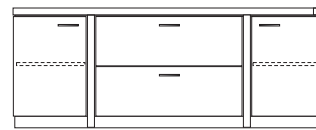

ALTURA FURNITURE

**OFFSET DESK**

**66W x 36D x 28H**

Shown in Walnut with  
Dark Bronze hardware

The asymmetrical layout of this desk features a counter balanced structure with convenient leg clearance. On the flip-side a suspended pedestal provides essential filing and storage. The perimeter reveal around the hinged desk top functions as a wire chase.

**OFFSET DESK & CREDENZA**

drawer pedestal right

drawer pedestal left

60, 66 or 72"

**Desk**

- 60"W x 32"D x 28"H
- 66"W x 36"D x 28"H
- 72"W x 40"D x 28"H

48"W x 17 1/4"D x 17"H  
48"W x 20 1/4"D x 17"H

48"W x 17 1/4"D x 20"H  
48"W x 20 1/4"D x 20"H

48"W x 17 1/4"D x 23"H  
48"W x 20 1/4"D x 23"H

**Optional Return with File, Box Drawers or Doors**

**Credenza 60**  
60"W x 20"D x 30"H

**Credenza 60 low**  
60"W x 20"D x 24"H

**Credenza 78**  
78"W x 20"D x 30"H

**Credenza 78 low**  
78"W x 20"D x 24"H

DESCRIPTION		FINISH OPTIONS		
<p><b>Offset Desk:</b> Veneer top with solid wood frame. Base with solid wood frame members. Perimeter wire management. Hinged top to access plugs and wires.</p> <p><b>Custom Orders:</b> Custom sizes, woods, veneer patterns and finishes are available. Please request a price quotation.</p>	<p><b>Standard Finishes</b></p>	<p><b>NATURAL</b></p> <p>Cherry, Mahogany, Maple, Walnut, Oak.*</p> <p>*At additional cost.</p>	<p><b>STAINED</b></p> <p>Medium Ash, Dark Ash, Burnt Ash, Ebonized Ash, Medium Cherry, Dark Cherry, Medium Mahogany, Ebonized Maple, Medium Walnut, Dark Walnut.</p>	<p><b>CERUSED</b></p> <p>Bleached Ash, Cerused Ash, Cerused Dark Ash, Cerused Mahogany, Cerused Dark Mahogany, Cerused Oak, Cerused Walnut.</p>
		<p><b>Figured Veneers for Top Panel</b></p>	<p>Figured Ash, Bird's Eye Maple, Figured Maple.</p>	