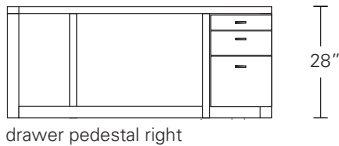

ALTURA FURNITURE

**OFFSET DESK**

**66W x 36D x 28H**

Shown in Walnut with  
Dark Bronze hardware

The asymmetrical layout of this desk features a counter balanced structure with convenient leg clearance. On the flip-side a suspended pedestal provides essential filing and storage. The perimeter reveal around the hinged desk top functions as a wire chase.

**OFFSET DESK & CREDENZA**

drawer pedestal right

drawer pedestal left

60, 66 or 72"

**Desk**

- 60"W x 32"D x 28"H
- 66"W x 36"D x 28"H
- 72"W x 40"D x 28"H

48"W x 17 1/4"D x 17"H  
48"W x 20 1/4"D x 17"H

48"W x 17 1/4"D x 20"H  
48"W x 20 1/4"D x 20"H

48"W x 17 1/4"D x 23"H  
48"W x 20 1/4"D x 23"H

**Optional Return with File, Box Drawers or Doors**

**Credenza 60**  
60"W x 20"D x 30"H

**Credenza 60 low**  
60"W x 20"D x 24"H

**Credenza 78**  
78"W x 20"D x 30"H