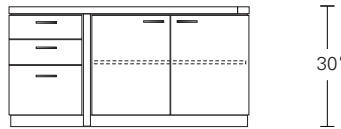

ALTURA FURNITURE

**OFFSET DESK**

**66W x 36D x 28H**

Shown in Walnut with  
Dark Bronze hardware

The asymmetrical layout of this desk features a counter balanced structure with convenient leg clearance. On the flip-side a suspended pedestal provides essential filing and storage. The perimeter reveal around the hinged desk top functions as a wire chase.

**OFFSET DESK & CREDENZA**

drawer pedestal right

drawer pedestal left

60, 66 or 72"

**Desk**

- 60"W x 32"D x 28"H
- 66"W x 36"D x 28"H
- 72"W x 40"D x 28"H

48"W x 17 1/4"D x 17"H  
48"W x 20 1/4"D x 17"H

48"W x 17 1/4"D x 20"H  
48"W x 20 1/4"D x 20"H

48"W x 17 1/4"D x 23"H  
48"W x 20 1/4"D x 23"H

**Optional Return with File, Box Drawers or Doors**

**Credenza 60**  
60"W x 20"D x 30"H

**Credenza 60 low**  
60"W x 20"D x 24"H

**Credenza 78**  
78"W x 20"D x 30"H

**Credenza 78 low**  
78"W x 20"D x 24"H

DESCRIPTION		FINISH OPTIONS		
<p><b>Offset Desk:</b> Veneer top with solid wood frame. Base with solid wood frame members. Perimeter wire management. Hinged top to access plugs and wires.</p> <p><b>Custom Orders:</b> Custom sizes, woods, veneer patterns and finishes are available. Please request a price quotation.</p>	<p><b>Standard Finishes</b></p>	<p><b>NATURAL</b></p> <p>Cherry, Mahogany, Maple, Walnut, Oak.*</p> <p>*At additional cost.</p>	<p><b>STAINED</b></p> <p>Medium Ash, Dark Ash, Burnt Ash, Ebonized Ash, Medium Cherry, Dark Cherry, Medium Mahogany, Ebonized Maple, Medium Walnut, Dark Walnut.</p>	<p><b>CERUSED</b></p> <p>Bleached Ash, Cerused Ash, Cerused Dark Ash, Cerused Mahogany, Cerused Dark Mahogany, Cerused Oak, Cerused Walnut.</p>
		<p><b>Figured Veneers for Top Panel</b></p>	<p>Figured Ash, Bird's Eye Maple, Figured Maple.</p>	