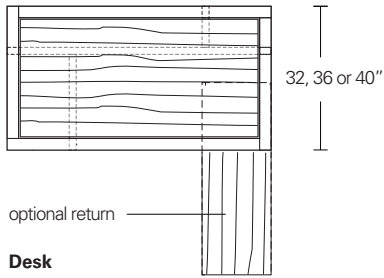

ALTURA FURNITURE

**OFFSET DESK**

**66W x 36D x 28H**

Shown in Walnut with  
Dark Bronze hardware

The asymmetrical layout of this desk features a counter balanced structure with convenient leg clearance. On the flip-side a suspended pedestal provides essential filing and storage. The perimeter reveal around the hinged desk top functions as a wire chase.

**OFFSET DESK & CREDENZA**

drawer pedestal right

drawer pedestal left

60, 66 or 72"

**Desk**

- 60"W x 32"D x 28"H
- 66"W x 36"D x 28"H
- 72"W x 40"D x 28"H

48"W x 17 1/4"D x 17"H  
48"W x 20 1/4"D x 17"H

48"W x 17 1/4"D x 20"H  
48"W x 20 1/4"D x 20"H

48"W x 17 1/4"D x 23"H  
48"W x 20 1/4"D x 23"H

**Optional Return with File, Box Drawers or Doors**

**Credenza 60**  
60"W x 20"D x 30"H

**Credenza 60 low**  
60"W x 20"D x 24"H

**Credenza 78**  
78"W x 20"D x 30"H

**Credenza 78 low**  
78"W x 20"D x 24"H

DESCRIPTION		FINISH OPTIONS		
<p><b>Offset Desk:</b> Veneer top with solid wood frame. Base with solid wood frame members. Perimeter wire management. Hinged top to access plugs and wires.</p> <p><b>Custom Orders:</b> Custom sizes, woods, veneer patterns and finishes are available. Please request a price quotation.</p>	<p><b>Standard Finishes</b></p>	<p><b>NATURAL</b></p> <p>Cherry, Mahogany, Maple, Walnut, Oak.*</p> <p>*At additional cost.</p>	<p><b>STAINED</b></p> <p>Medium Ash, Dark Ash, Burnt Ash, Ebonized Ash, Medium Cherry, Dark Cherry, Medium Mahogany, Ebonized Maple, Medium Walnut, Dark Walnut.</p>	<p><b>CERUSED</b></p> <p>Bleached Ash, Cerused Ash, Cerused Dark Ash, Cerused Mahogany, Cerused Dark Mahogany, Cerused Oak, Cerused Walnut.</p>
		<p><b>Figured Veneers for Top Panel</b></p>	<p>Figured Ash, Bird's Eye Maple, Figured Maple.</p>	