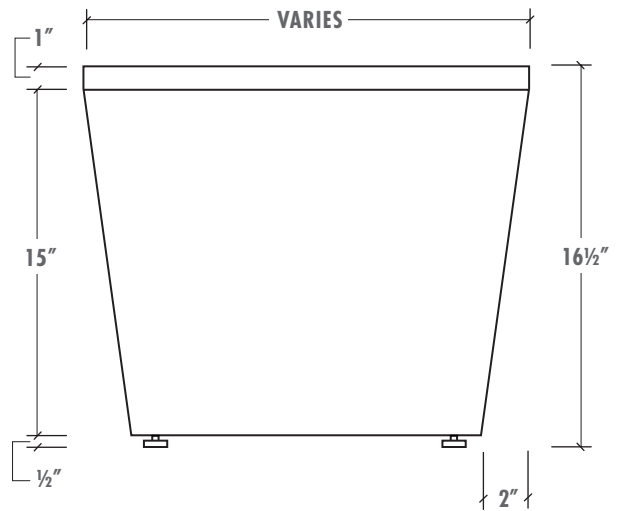

MINISKEW TABLE

OSO INDUSTRIES

MINISKEW TABLE

In this take on irregularity, no two angles on the Miniskew Table are the same. The top is an irregular quadrilateral that tapers to create four distinct faces. The result is that the Miniskew table visually transforms itself depending on how it is positioned.

MATERIALS

Integrally colored cast concrete using recycled clear crushed glass

DIMENSIONS

16.5" tall, 18" to 21" wide, tapering in 2" toward the bottom

CONCRETE COLORS

Our concrete furniture line is available in any of our 12 standard cast concrete colors. Shown at left are our signature cast concrete finishes, which are honed and brought to a high polish. Custom colors can be made by request.