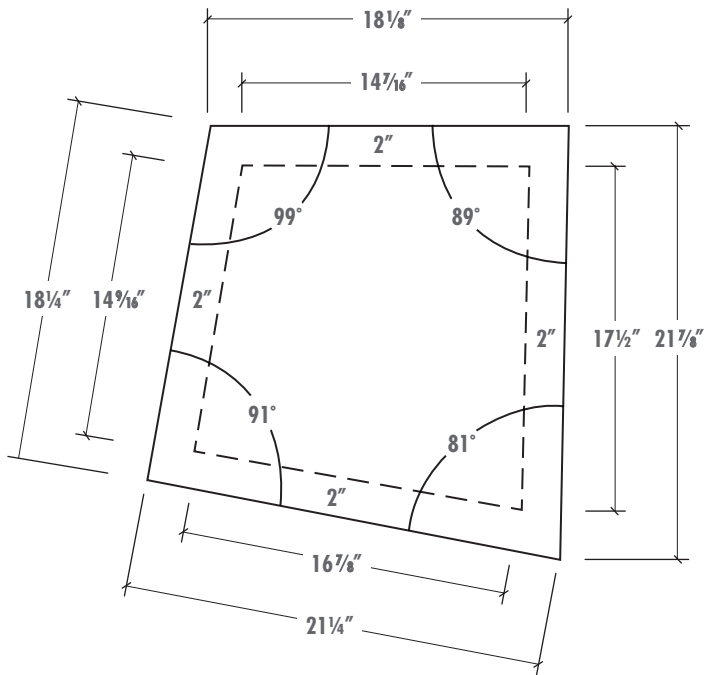

MINISKEW TABLE

OSO INDUSTRIES

MINISKEW TABLE

In this take on irregularity, no two angles on the Miniskew Table are the same. The top is an irregular quadrilateral that tapers to create four distinct faces. The result is that the Miniskew table visually transforms itself depending on how it is positioned.

MATERIALS

Integrally colored cast concrete using recycled clear crushed glass

DIMENSIONS

16.5" tall, 18" to 21" wide, tapering in 2" toward the bottom

CONCRETE COLORS

Our concrete furniture line is available in any of our 12 standard cast concrete colors. Shown at left are our signature cast concrete finishes, which are honed and brought to a high polish. Custom colors can be made by request.