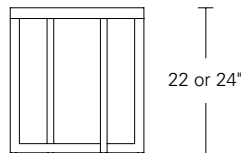

MESA SIDE TABLES

Shown in optional solid Claro Walnut tops with Satin Brass and Dark Bronze bases.

Mesa Side Tables incorporate lighter proportioned metal bases with solid wood table tops. The asymmetrical configuration of the base supporting a cantilevered top is the hallmark of the design. Available in a variety of sizes, wood and metal finishes, in two standard heights.

20W x 16D x 22H
24W x 18D x 24H

MESA SIDE TABLES

┌ 18 or 24" ─┐

Square

18"W x 18"D x 22"H
 24"W x 24"D x 24"H

┌ 18, 24 or 28" ─┐

Rectangular

20"W x 16"D x 22"H
 24"W x 18"D x 24"H
 28"W x 20"D x 24"H