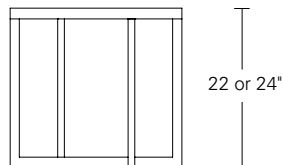

MESA SIDE TABLES

Shown in optional solid Claro Walnut tops with Satin Brass and Dark Bronze bases.

Mesa Side Tables incorporate lighter proportioned metal bases with solid wood table tops. The asymmetrical configuration of the base supporting a cantilevered top is the hallmark of the design. Available in a variety of sizes, wood and metal finishes, in two standard heights.

20W x 16D x 22H
24W x 18D x 24H

MESA SIDE TABLES

┌ 18 or 24" ─┐

Square

18"W x 18"D x 22"H
 24"W x 24"D x 24"H

┌ 18, 24 or 28" ─┐

Rectangular

20"W x 16"D x 22"H
 24"W x 18"D x 24"H
 28"W x 20"D x 24"H