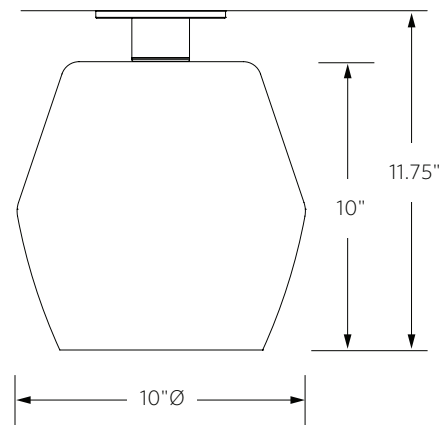

Mere Surface

MODEL NUMBER

3610

DESCRIPTION

Mold blown glass shade, etched Pyrex diffuser, brass ceiling plate & hardware.

FINISH

Natural Brass, Deep black oxide, Deep brown oxide or Satin Nickel.

MOLD BLOWN GLASS

Helbeige, Opal white, Quicksilver or Woodsmoke. Etched Pyrex diffuser.

DIMENSIONS

3610.8

8"Ø x 9.75" fixed height

Ceiling Plate: 4.5"Ø x .25"D

Shade: 8"Ø x 8"H

NET WT

5 lbs.

3610.10

10"Ø x 11.75" fixed height

Ceiling Plate: 4.5"Ø x .25"D

Shade: 10"Ø x 10"H

7 lbs.

VOLTAGE / LAMP TYPE

120V, 60W, E12 base, T3 Xenon, frosted.

Energy efficient LED option available upon request.

PLEASE SPECIFY

Size, finish & shade color.