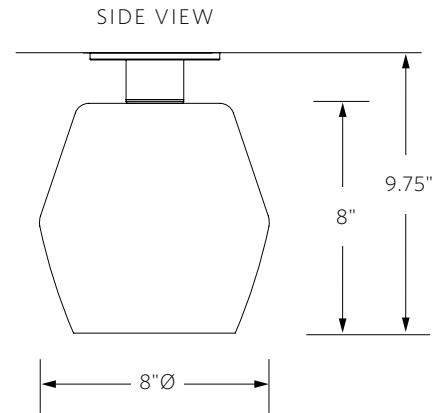

Mere Surface

MODEL NUMBER

3610

DESCRIPTION

Mold blown glass shade, etched Pyrex diffuser, brass ceiling plate & hardware.

FINISH

Natural Brass, Deep black oxide, Deep brown oxide or Satin Nickel.

MOLD BLOWN GLASS

Helbeige, Opal white, Quicksilver or Woodsmoke. Etched Pyrex diffuser.

DIMENSIONS

3610.8

8"Ø x 9.75" fixed height

Ceiling Plate: 4.5"Ø x .25"D

Shade: 8"Ø x 8"H

NET WT

5 lbs.

3610.10

10"Ø x 11.75" fixed height

Ceiling Plate: 4.5"Ø x .25"D

Shade: 10"Ø x 10"H

7 lbs.

VOLTAGE / LAMP TYPE

120V, 60W, E12 base, T3 Xenon, frosted.

Energy efficient LED option available upon request.

PLEASE SPECIFY

Size, finish & shade color.