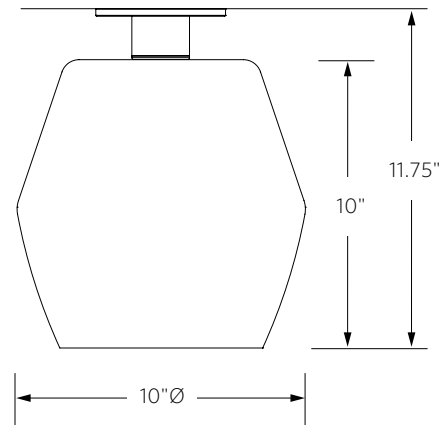

MODEL NUMBER
3610

DESCRIPTION
Mold blown glass shade, etched Pyrex diffuser,
brass ceiling plate & hardware.

FINISH
Natural Brass, Deep black oxide, Deep brown oxide
or Satin Nickel.

MOLD BLOWN GLASS
Helbeige, Opal white, Quicksilver or Woodsmoke.
Etched Pyrex diffuser.

DIMENSIONS	NET WT
3610.8	
8"Ø x 9.75" fixed height	5 lbs.
Ceiling Plate: 4.5"Ø x .25"D	
Shade: 8"Ø x 8"H	

3610.10	
10"Ø x 11.75" fixed height	7 lbs.
Ceiling Plate: 4.5"Ø x .25"D	
Shade: 10"Ø x 10"H	

VOLTAGE / LAMP TYPE
120V, 60W, E12 base, T3 Xenon, frosted.
Energy efficient LED option available upon request.

PLEASE SPECIFY
Size, finish & shade color.