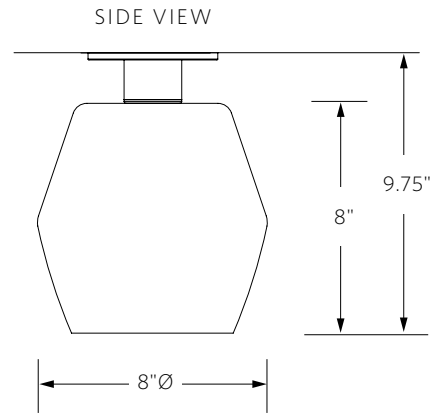

MODEL NUMBER
3610

DESCRIPTION
Mold blown glass shade, etched Pyrex diffuser,
brass ceiling plate & hardware.

FINISH
Natural Brass, Deep black oxide, Deep brown oxide
or Satin Nickel.

MOLD BLOWN GLASS
Helbeige, Opal white, Quicksilver or Woodsmoke.
Etched Pyrex diffuser.

DIMENSIONS	NET WT
3610.8	
8"Ø x 9.75" fixed height	5 lbs.
Ceiling Plate: 4.5"Ø x .25"D	
Shade: 8"Ø x 8"H	

3610.10	
10"Ø x 11.75" fixed height	7 lbs.
Ceiling Plate: 4.5"Ø x .25"D	
Shade: 10"Ø x 10"H	

VOLTAGE / LAMP TYPE
120V, 60W, E12 base, T3 Xenon, frosted.
Energy efficient LED option available upon request.

PLEASE SPECIFY
Size, finish & shade color.