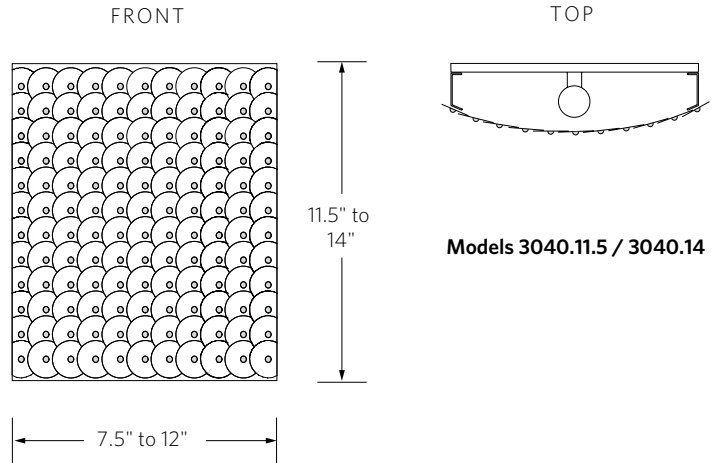

Shown: 11.5" model

MODEL NUMBER

3040 (must be mounted vertically)

DESCRIPTION

Shade of die cut mica discs & copper rivets, bright copper corrugated reflector, copper wall plate.

FINISH

Deep brown oxide.

SHADE

Mica discs.

DIMENSIONS

3040.11.5
7.5"W x 11.5"H x 3"D
Back plate: 7.5"W x 11.5"H

NET WT

3 lbs.

3040.14
12"W x 14"H x 3"D
Back plate: 12"W x 14"H

6 lbs.

3040.24
7.5"W x 24"H x 3"D
Back plate: 7.5"W x 24"H

DIMENSIONS

3050.24
24"W x 8"H x 4"D
Back plate: 24"W x 8"H

NET WT

9 lbs.

VOLTAGE / LAMP TYPE

3050.24 120V, 240W (4 x 60W), E12 base, B8 torpedo lamp, frosted.

Models 3040.11.5 / 3040.14

Model 3040.24