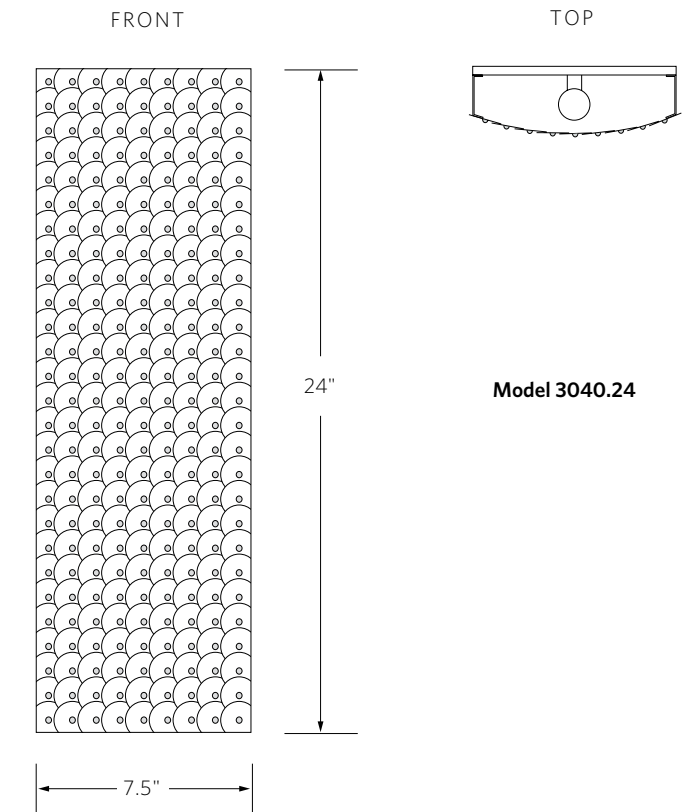

Shown: 11.5" model

MODEL NUMBER

3040 (must be mounted vertically)

DESCRIPTION

Shade of die cut mica discs & copper rivets, bright copper corrugated reflector, copper wall plate.

FINISH

Deep brown oxide.

SHADE

Mica discs.

DIMENSIONS

3040.11.5
7.5"W x 11.5"H x 3"D
Back plate: 7.5"W x 11.5"H

NET WT

3 lbs.

3040.14
12"W x 14"H x 3"D
Back plate: 12"W x 14"H

6 lbs.

3040.24
7.5"W x 24"H x 3"D
Back plate: 7.5"W x 24"H

MODEL NUMBER

3050 (must be mounted horizontally)

DESCRIPTION

Shade of die cut mica discs & copper rivets, bright copper corrugated reflector, copper wall plate.

FINISH

Deep brown oxide.

SHADE

Mica discs.

DIMENSIONS

3050.24
24"W x 8"H x 4"D
Back plate: 24"W x 8"H

NET WT

9 lbs.

VOLTAGE / LAMP TYPE

3050.24 120V, 240W (4 x 60W), E12 base, B8 torpedo lamp, frosted.

Models 3040.11.5 / 3040.14

Model 3040.24