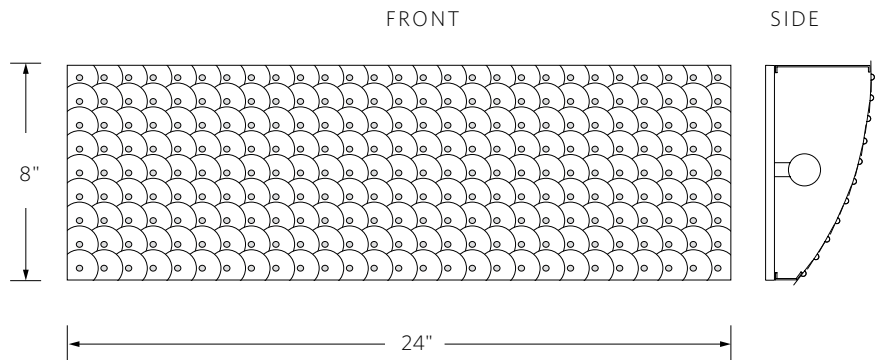

Mica discs.

DIMENSIONS

3040.11.5
7.5"W x 11.5"H x 3"D
Back plate: 7.5"W x 11.5"H

NET WT

3 lbs.

3040.14
12"W x 14"H x 3"D
Back plate: 12"W x 14"H

6 lbs.

3040.24
7.5"W x 24"H x 3"D
Back plate: 7.5"W x 24"H

DIMENSIONS

3050.24
24"W x 8"H x 4"D
Back plate: 24"W x 8"H

NET WT

9 lbs.

VOLTAGE / LAMP TYPE

3050.24 120V, 240W (4 x 60W), E12 base, B8 torpedo lamp, frosted.

Models 3040.11.5 / 3040.14

Model 3040.24