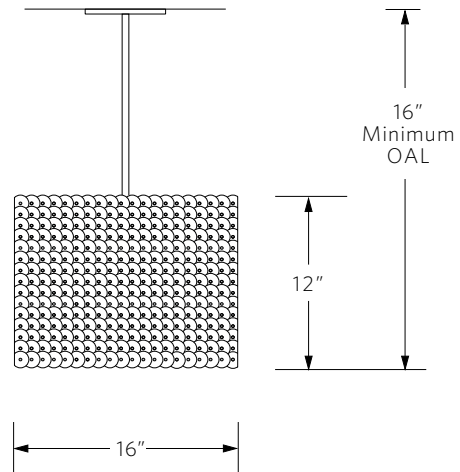

SHADE

Mica discs.

DIMENSIONS	MIN OAL	NET WT
3020.12 16"W x 16"L x 12"H	16" Min. OAL	30 lbs.
3020.36 10"W x 36"L x 15"H	24" Min. OAL	55 lbs.
3020.42 10"W x 42"L x 15"H	24" Min. OAL	60 lbs.
3020.48 10"W x 48"L x 15"H	24" Min. OAL	65 lbs.
3020.54 10"W x 54"L x 15"H	24" Min. OAL	75 lbs.
3020.60 10"W x 60"L x 15"H	24" Min. OAL	80 lbs.
3020.72 12"W x 72"L x 18"H	30" Min. OAL	120 lbs.

CEILING PLATE

4.5"Ø x .25"

VOLTAGE / LAMP TYPE

E26 base, A19 lamp, frosted.

3020.12	120V, 400W (4 x 100W)
3020.36	120V, 500W (5 x 100W)
3020.42	120V, 600W (6 x 100W)
3020.48	120V, 700W (7 x 100W)
3020.54	120V, 800W (8 x 100W)
3020.60	120V, 900W (9 x 100W)
3020.72	120V, 1000W (10 x 100W)

Energy efficient LED option available upon request.

PLEASE SPECIFY

Cable or rigid stem suspension & OAL (net price includes cable/stem for an OAL of up to 48"). Refer to price book for additional cable/stem length. Cable OAL can be adjusted in the field at installation.