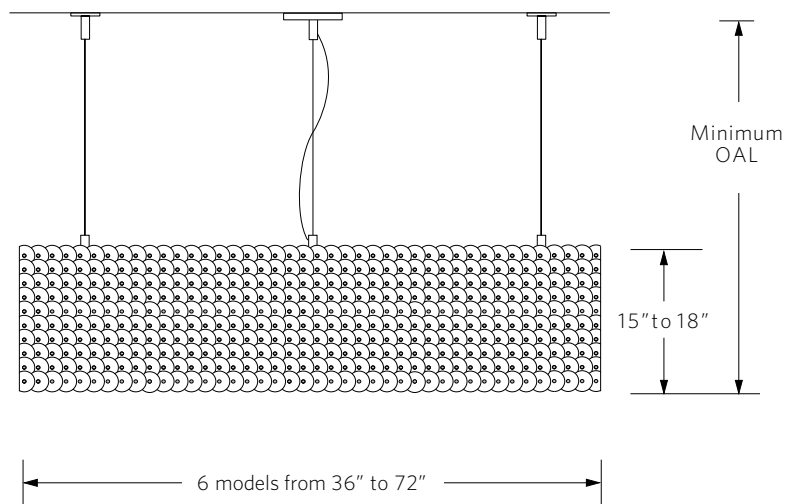

Models 3020.36, 3020.42, 3020.48, 3020.54, 3020.60, 3020.72