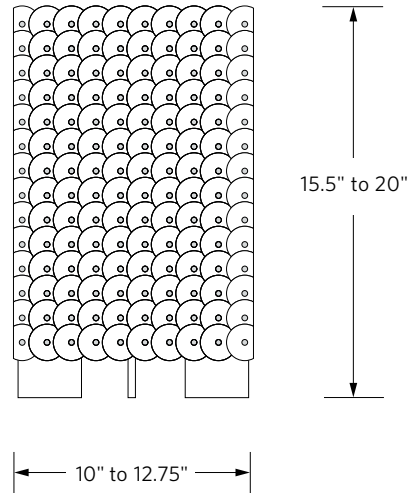

Shown: 12.75"Ø model.

BARREL TABLE

MODEL NUMBER

3160

DESCRIPTION

Shade of die cut mica discs & copper rivets, with an etched Lucite diffuser and steel hardware.

FINISH

Deep brown oxide.

SHADE

Mica discs with an etched Lucite diffuser.

DIMENSIONS

3160.10

10"Ø x 15.5"H

Diffuser: 6"Ø

NET WT

6 lbs.

3160.12.75

12.75"Ø x 20"H

Diffuser: 6"Ø

14 lbs.

VOLTAGE / LAMP TYPE

120V, 100W, E26 base, A19 lamp, frosted.

Cord dimmer.

Energy efficient LED option available upon request.

PLEASE SPECIFY

Size.

4 sets of brackets
diffuser: 6"Ø