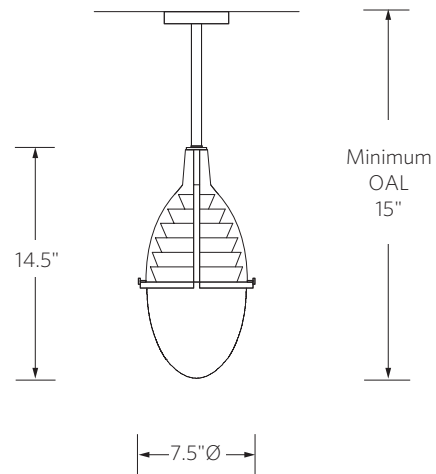

Shown: Deep brown oxide and Helbeige glass.

Louver Suspension

MODEL NUMBER

2720

DESCRIPTION

Cast aluminum, vented head with a mold blown glass shade. Cable or rigid stem suspension.

FINISH

Deep brown oxide.

MOLD BLOWN GLASS

Helbeige, Nile green, Opal white or Tabac.

DIMENSIONS

7.5"Ø x 14.5"H

Ceiling plate: 4.5"Ø x .25"D

NET WT

5 lbs.

VOLTAGE / LAMP TYPE

120V, 60W, E12 base, T3 Xenon lamp, frosted.

PLEASE SPECIFY

Shade color, cable or rigid stem suspension, OAL (minimum: stem 15"; cable 20").

Net price includes cable or stem for an OAL of up to 48".

Cable OAL can be adjusted in the field at installation.

RIGID STEM

CABLE

ceiling plate