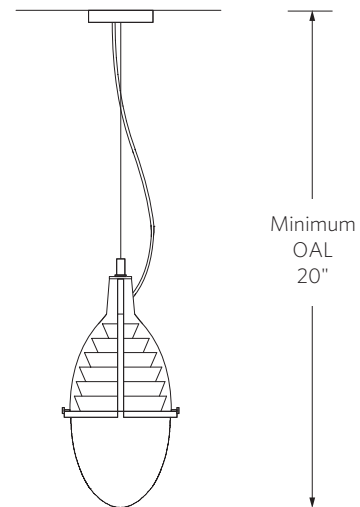

Shown: Deep brown oxide and Helbeige glass.

Louver Suspension

MODEL NUMBER

2720

DESCRIPTION

Cast aluminum, vented head with a mold blown glass shade. Cable or rigid stem suspension.

FINISH

Deep brown oxide.

MOLD BLOWN GLASS

Helbeige, Nile green, Opal white or Tabac.

DIMENSIONS

7.5"Ø x 14.5"H

Ceiling plate: 4.5"Ø x .25"D

NET WT

5 lbs.

VOLTAGE / LAMP TYPE

120V, 60W, E12 base, T3 Xenon lamp, frosted.

PLEASE SPECIFY

Shade color, cable or rigid stem suspension, OAL (minimum: stem 15"; cable 20").

Net price includes cable or stem for an OAL of up to 48".

Cable OAL can be adjusted in the field at installation.

RIGID STEM

CABLE

ceiling plate