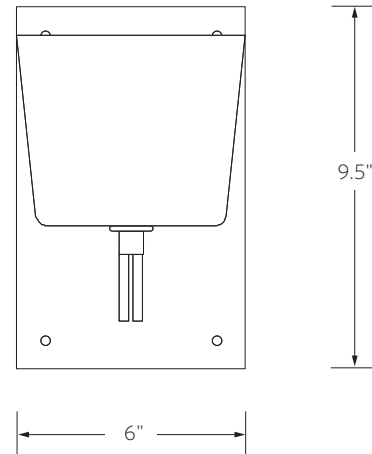

MOLD BLOWN GLASS

Helbeige, Nile green, Opal white or Tabac.
Etched Pyrex diffuser.

DIMENSIONS

6"W x 9.5"H x 7.5"D

Back plate: 6"W x 9.5"H

Shade: 6"Ø x 5"H

NET WT

6 lbs.

VOLTAGE / LAMP TYPE

120V, 60W, E12 base, T3 Xenon lamp, frosted.

PLEASE SPECIFY

Please specify finish & shade color.

Back plate centers on j-box.

FRONT

SIDE