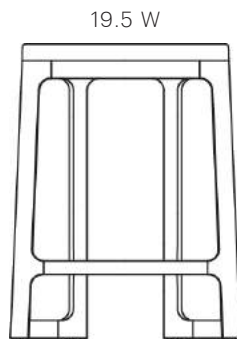

LINEA COUNTER STOOL

LINEA COUNTER STOOL

DIMENSIONS 19.5 W × 17 D × 31 H
15 Seat Height
17 Seat Depth

FABRIC Seat Cushion: 1 Yards / 18 Sq Feet
Frame: Walnut

31 H