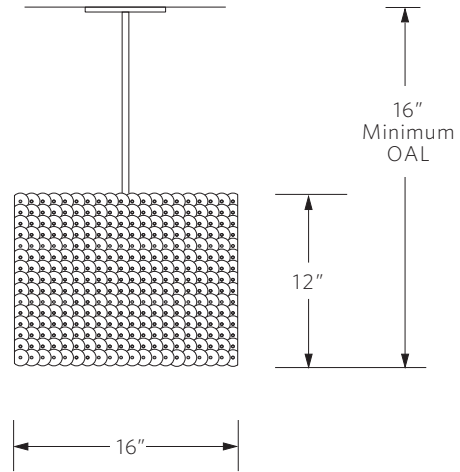

House Suspension

MODEL NUMBER

3020

DESCRIPTION

Shade of die cut mica discs & copper rivets with a Lucite frame and cable or rigid stem suspension.

FINISH

Deep brown oxide.

SHADE

Mica discs.

DIMENSIONS

3020.12

16"W x 16"L x 12"H   16" Min. OAL   30 lbs.

3020.36

10"W x 36"L x 15"H   24" Min. OAL   55 lbs.

3020.42

10"W x 42"L x 15"H   24" Min. OAL   60 lbs.

3020.48

10"W x 48"L x 15"H   24" Min. OAL   65 lbs.

3020.54

10"W x 54"L x 15"H   24" Min. OAL   75 lbs.

3020.60

10"W x 60"L x 15"H   24" Min. OAL   80 lbs.

3020.72

12"W x 72"L x 18"H   30" Min. OAL   120 lbs.

CEILING PLATE

4.5"Ø x .25"

VOLTAGE / LAMP TYPE

E26 base, A19 lamp, frosted.

3020.12   120V, 400W (4 x 100W)

3020.36   120V, 500W (5 x 100W)

3020.42   120V, 600W (6 x 100W)

3020.48   120V, 700W (7 x 100W)

3020.54   120V, 800W (8 x 100W)

3020.60   120V, 900W (9 x 100W)

3020.72   120V, 1000W (10 x 100W)

Energy efficient LED option available upon request.

PLEASE SPECIFY

Cable or rigid stem suspension & OAL (net price includes cable/stem for an OAL of up to 48").

Refer to price book for additional cable/stem length.

Cable OAL can be adjusted in the field at installation.

Model 3020.12
(available in rigid stem only)