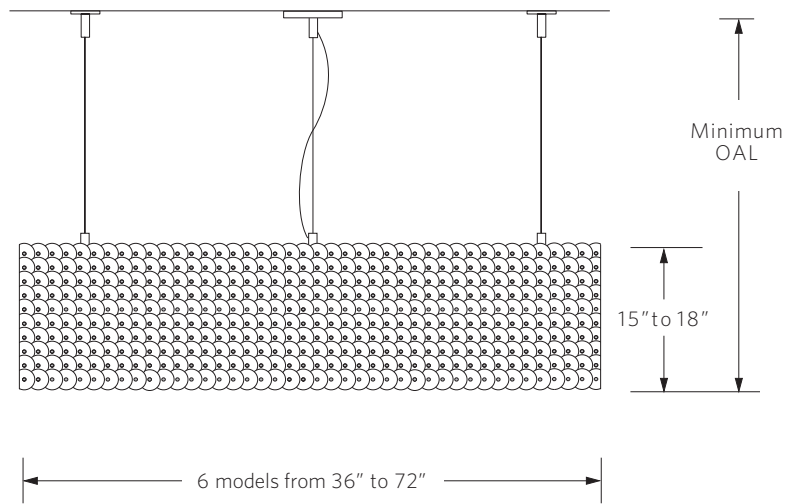

Models 3020.36, 3020.42, 3020.48, 3020.54, 3020.60, 3020.72